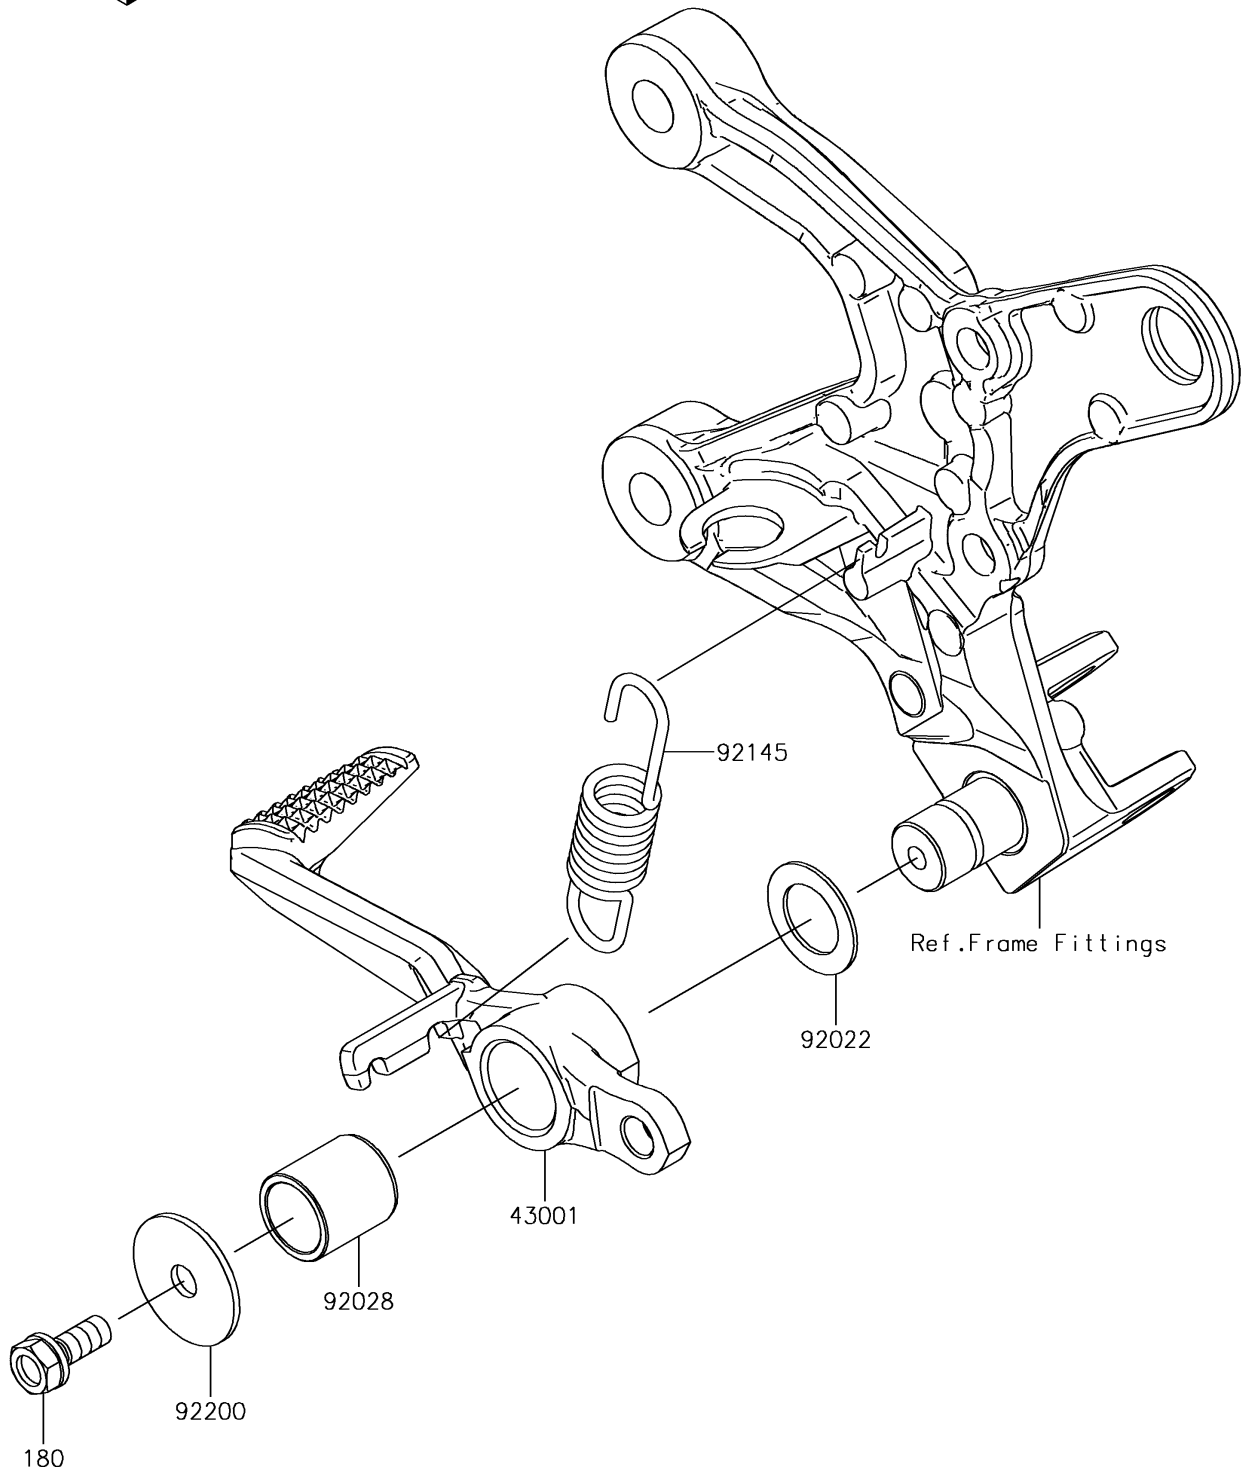

# 2018 Z900RS PARTS DIAGRAM

Brake Pedal/Torque Link

F2260

## 2018 Z900RS PARTS LIST

### Brake Pedal/Torque Link

ITEM NAME	PART NUMBER	QUANTITY
LEVER-BRAKE (Ref # 43001)	43001-0760	1
WASHER,15.3X24X1 (Ref # 92022)	92022-326	1
BUSHING,BRAKE PEDAL (Ref # 92028)	92028-1282	1
SPRING,BRAKE PEDAL RETURN (Ref # 92145)	92145-0100	1
WASHER,7X28X1.6 (Ref # 92200)	92200-0279	1
BOLT-UPSET-WS,6X16 (Ref # 180)	180BA0616	1