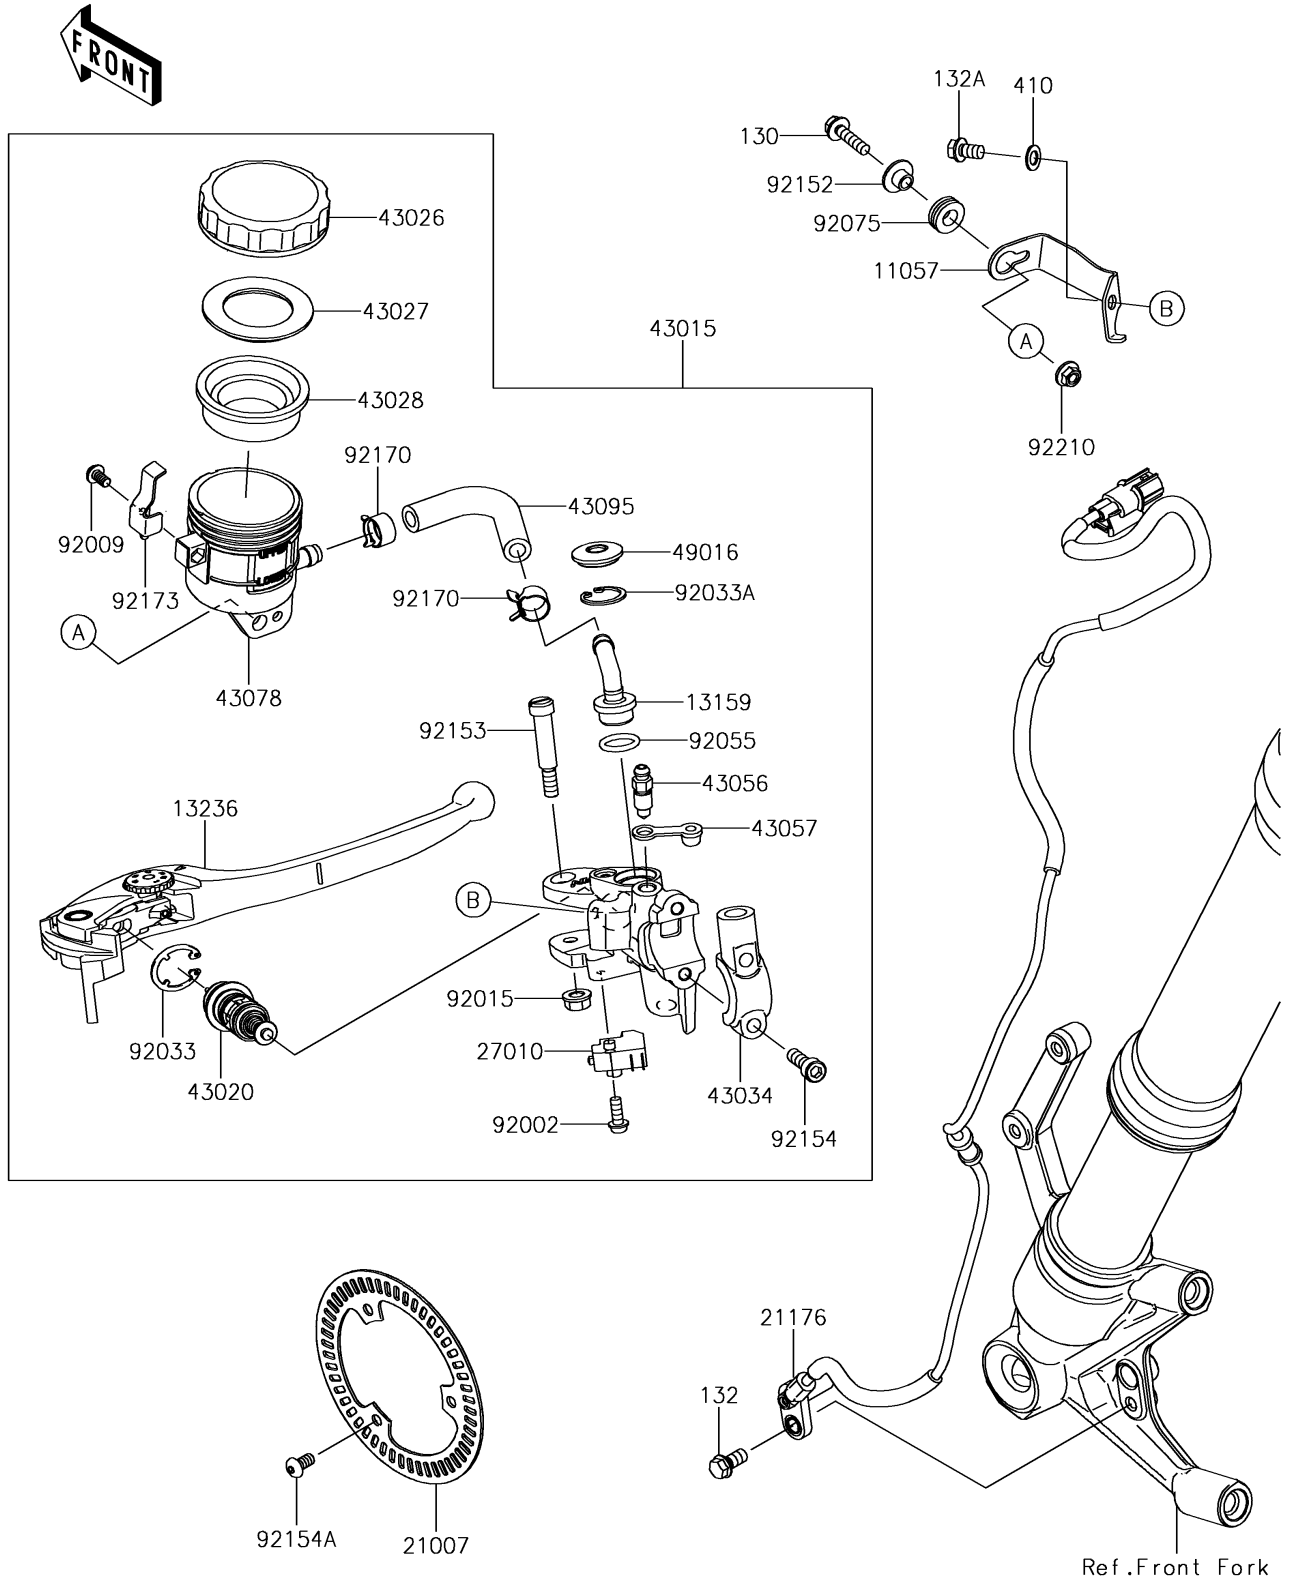

2018 Z900RS PARTS DIAGRAM

Front Master Cylinder

F2291

2018 Z900RS PARTS LIST

Front Master Cylinder

ITEM NAME	PART NUMBER	QUANTITY
BRACKET,RESERVOIR TANK (Ref # 11057)	11057-1345	1
CONNECTOR (Ref # 13159)	13159-1061	1
LEVER-COMP,FRONT BRAKE (Ref # 13236)	13236-0139	1
ROTOR,FR SENSOR (Ref # 21007)	21007-0659	1
SENSOR,SPEED,FR (Ref # 21176)	21176-0848	1
SWITCH,BRAKE (Ref # 27010)	27010-0762	1
CYLINDER-ASSY-MASTER,FR (Ref # 43015)	43015-0663	1
PISTON-COMP-BRAKE (Ref # 43020)	43020-0020	1
CAP-BRAKE (Ref # 43026)	43026-1051	1
PLATE-DIAPHRAGM (Ref # 43027)	43027-1051	1
DIAPHRAGM,MASTER CYLINDER (Ref # 43028)	43028-1057	1
HOLDER-BRAKE,MASTER CYLINDER (Ref # 43034)	43034-0057	1
BREATHER-BRAKE (Ref # 43056)	43056-1056	1
CAP-BREATHER (Ref # 43057)	43057-1001	1
RESERVOIR (Ref # 43078)	43078-0591	1
HOSE-BRAKE (Ref # 43095)	43095-1486	1
COVER-SEAL (Ref # 49016)	49016-1147	1
BOLT,SCREW,4X12 (Ref # 92002)	92002-1323	1
SCREW (Ref # 92009)	92009-1570	1
NUT,FLANGED,6MM (Ref # 92015)	92015-1528	1
RING-SNAP (Ref # 92033)	92033-0034	1
RING-SNAP,20.5MM (Ref # 92033A)	92033-1186	1
RING-O,14.8X2.4 (Ref # 92055)	92055-0741	1
DAMPER (Ref # 92075)	92075-161	1
COLLAR (Ref # 92152)	92152-0017	1
BOLT,LEVER (Ref # 92153)	92153-0868	1
BOLT,SOCKET,6X22 (Ref # 92154)	92154-1271	2
BOLT,SOCKET,5X10 (Ref # 92154A)	92154-1292	3
CLAMP,HOSE (Ref # 92170)	92170-1091	2

2018 Z900RS PARTS LIST

Front Master Cylinder

ITEM NAME	PART NUMBER	QUANTITY
CLAMP (Ref # 92173)	92173-1790	1
NUT,FLANGED,5MM (Ref # 92210)	92210-0007	1
BOLT-FLANGED,5X20 (Ref # 130)	130BB0520	1
BOLT-FLANGED-SMALL,6X12 (Ref # 132)	132BA0612	1
BOLT-FLANGED-SMALL,6X10 (Ref # 132A)	132BB0610	1
WASHER-PLAIN-SMALL,6MM (Ref # 410)	410AB0600	1