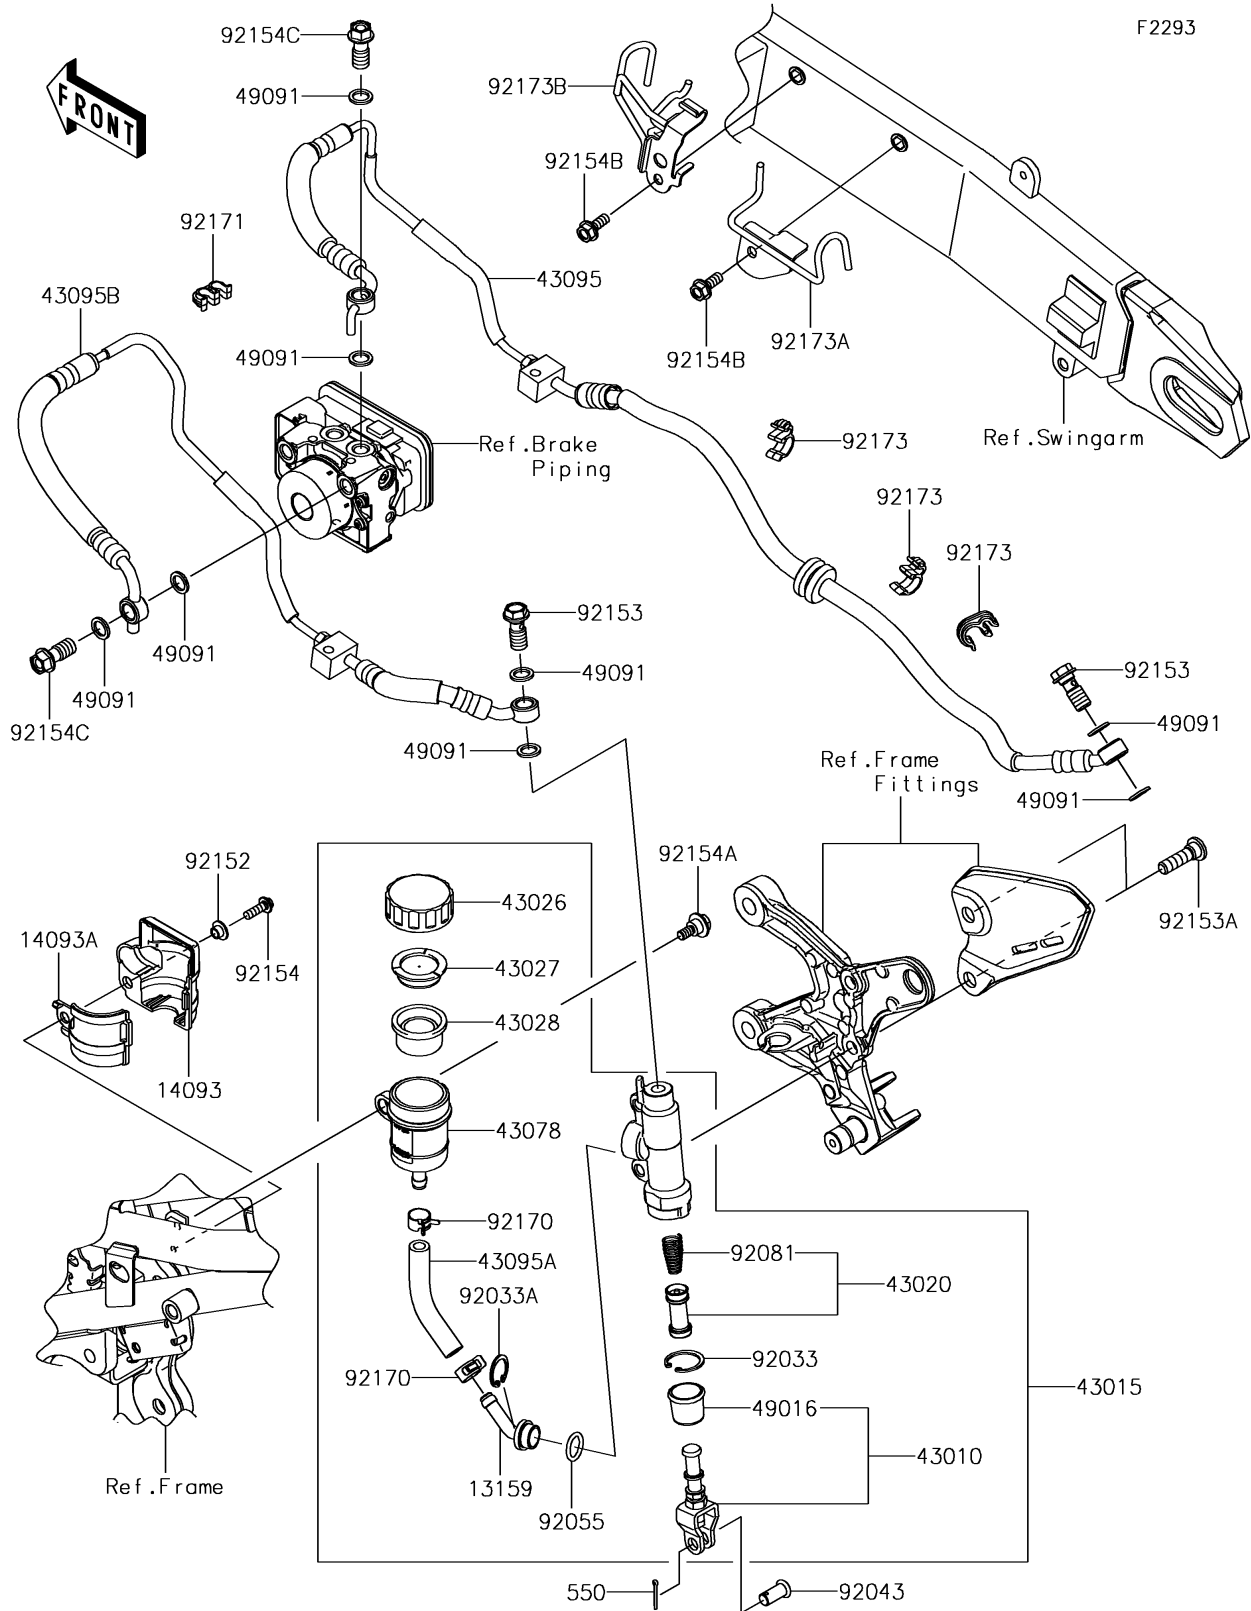

# 2018 Z900RS PARTS DIAGRAM

## Rear Master Cylinder

### Rear Master Cylinder

ITEM NAME	PART NUMBER	QUANTITY
CONNECTOR (Ref # 13159)	13159-0008	1
COVER,RR RESERVOIR,OUTER (Ref # 14093)	14093-0653	1
COVER,RR RESERVOIR,INNER (Ref # 14093A)	14093-0654	1
ROD-ASSY-BRAKE (Ref # 43010)	43010-0020	1
CYLINDER-ASSY-MASTER,RR (Ref # 43015)	43015-0664	1
PISTON-COMP-BRAKE (Ref # 43020)	43020-1057	1
CAP-BRAKE (Ref # 43026)	43026-0009	1
PLATE-DIAPHRAGM (Ref # 43027)	43027-1053	1
DIAPHRAGM (Ref # 43028)	43028-1065	1
RESERVOIR (Ref # 43078)	43078-0060	1
HOSE-BRAKE,ABS UNIT-RR CALIPER (Ref # 43095)	43095-1481	1
HOSE-BRAKE (Ref # 43095A)	43095-1496	1
HOSE-BRAKE,RR M/CYL.-ABS UNIT (Ref # 43095B)	43095-1517	1
COVER-SEAL,BRAKE PISTON (Ref # 49016)	49016-1103	1
WASHER-SEAL,10.1X14.5X1.5 (Ref # 49091)	49091-0001	8
RING-SNAP,20.9X24.6X1.2 (Ref # 92033)	92033-0079	1
RING-SNAP,20.5MM (Ref # 92033A)	92033-1186	1
PIN,8X17 (Ref # 92043)	92043-0104	1
RING-O,14.8X2.4 (Ref # 92055)	92055-0741	1
SPRING,MASTER CYLINDER (Ref # 92081)	92081-1737	1
COLLAR,5.3X7.3X5.3 (Ref # 92152)	92152-2190	1
BOLT,OIL,L=23 (Ref # 92153)	92153-0627	2
BOLT,SOCKET,8X30 (Ref # 92153A)	92153-1624	2
BOLT,SOCKET,5X16 (Ref # 92154)	92154-0209	1
BOLT,FLANGED,6X16 (Ref # 92154A)	92154-0385	1
BOLT,FLANGED,6X16 (Ref # 92154B)	92154-0899	2
BOLT,BANJO,10X22 (Ref # 92154C)	92154-1138	2
CLAMP,HOSE (Ref # 92170)	92170-1091	2
CLAMP (Ref # 92171)	92171-0817	1

### Rear Master Cylinder

ITEM NAME	PART NUMBER	QUANTITY
CLAMP,HOSE & SENSOR (Ref # 92173)	92173-1796	3
CLAMP,SWA,RR (Ref # 92173A)	92173-1801	1
CLAMP,SWA,FR (Ref # 92173B)	92173-1903	1
PIN-COTTER,2.0X15 (Ref # 550)	550AA2015	1