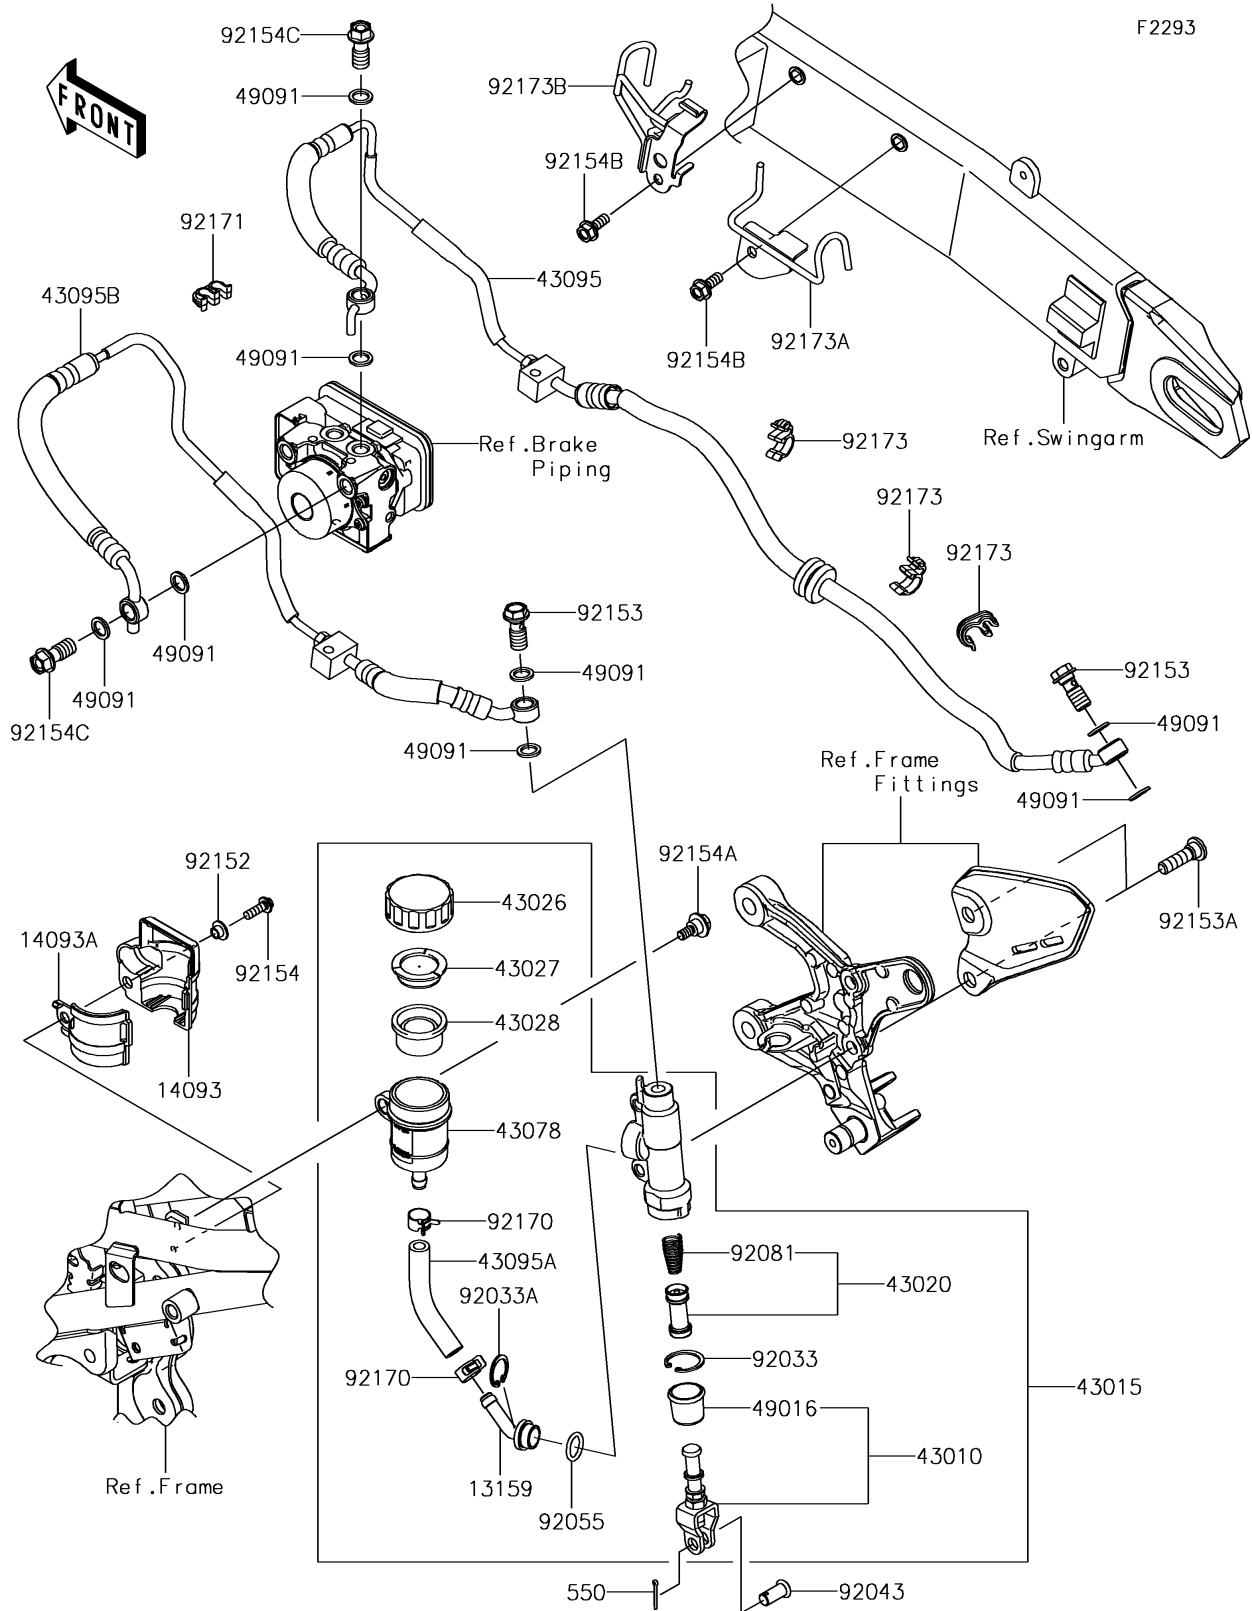

# 2018 Z900RS PARTS DIAGRAM

## Rear Master Cylinder

### Rear Master Cylinder

ITEM NAME	PART NUMBER	QUANTITY
CONNECTOR (Ref # 13159)	13159-0008	1
COVER,RR RESERVOIR,OUTER (Ref # 14093)	14093-0653	1
COVER,RR RESERVOIR,INNER (Ref # 14093A)	14093-0654	1
ROD-ASSY-BRAKE (Ref # 43010)	43010-0020	1
CYLINDER-ASSY-MASTER,RR (Ref # 43015)	43015-0664	1
PISTON-COMP-BRAKE (Ref # 43020)	43020-1057	1
CAP-BRAKE (Ref # 43026)	43026-0009	1
PLATE-DIAPHRAGM (Ref # 43027)	43027-1053	1
DIAPHRAGM (Ref # 43028)	43028-1065	1
RESERVOIR (Ref # 43078)	43078-0060	1
HOSE-BRAKE,ABS UNIT-RR CALIPER (Ref # 43095)	43095-1481	1
HOSE-BRAKE (Ref # 43095A)	43095-1496	1
HOSE-BRAKE,RR M/CYL.-ABS UNIT (Ref # 43095B)	43095-1517	1
COVER-SEAL,BRAKE PISTON (Ref # 49016)	49016-1103	1
WASHER-SEAL,10.1X14.5X1.5 (Ref # 49091)	49091-0001	8
RING-SNAP,20.9X24.6X1.2 (Ref # 92033)	92033-0079	1
RING-SNAP,20.5MM (Ref # 92033A)	92033-1186	1
PIN,8X17 (Ref # 92043)	92043-0104	1
RING-O,14.8X2.4 (Ref # 92055)	92055-0741	1
SPRING,MASTER CYLINDER (Ref # 92081)	92081-1737	1
COLLAR,5.3X7.3X5.3 (Ref # 92152)	92152-2190	1
BOLT,OIL,L=23 (Ref # 92153)	92153-0627	2
BOLT,SOCKET,8X30 (Ref # 92153A)	92153-1624	2
BOLT,SOCKET,5X16 (Ref # 92154)	92154-0209	1
BOLT,FLANGED,6X16 (Ref # 92154A)	92154-0385	1
BOLT,FLANGED,6X16 (Ref # 92154B)	92154-0899	2
BOLT,BANJO,10X22 (Ref # 92154C)	92154-1138	2
CLAMP,HOSE (Ref # 92170)	92170-1091	2
CLAMP (Ref # 92171)	92171-0817	1

### Rear Master Cylinder

ITEM NAME	PART NUMBER	QUANTITY
CLAMP,HOSE & SENSOR (Ref # 92173)	92173-1796	3
CLAMP,SWA,RR (Ref # 92173A)	92173-1801	1
CLAMP,SWA,FR (Ref # 92173B)	92173-1903	1
PIN-COTTER,2.0X15 (Ref # 550)	550AA2015	1