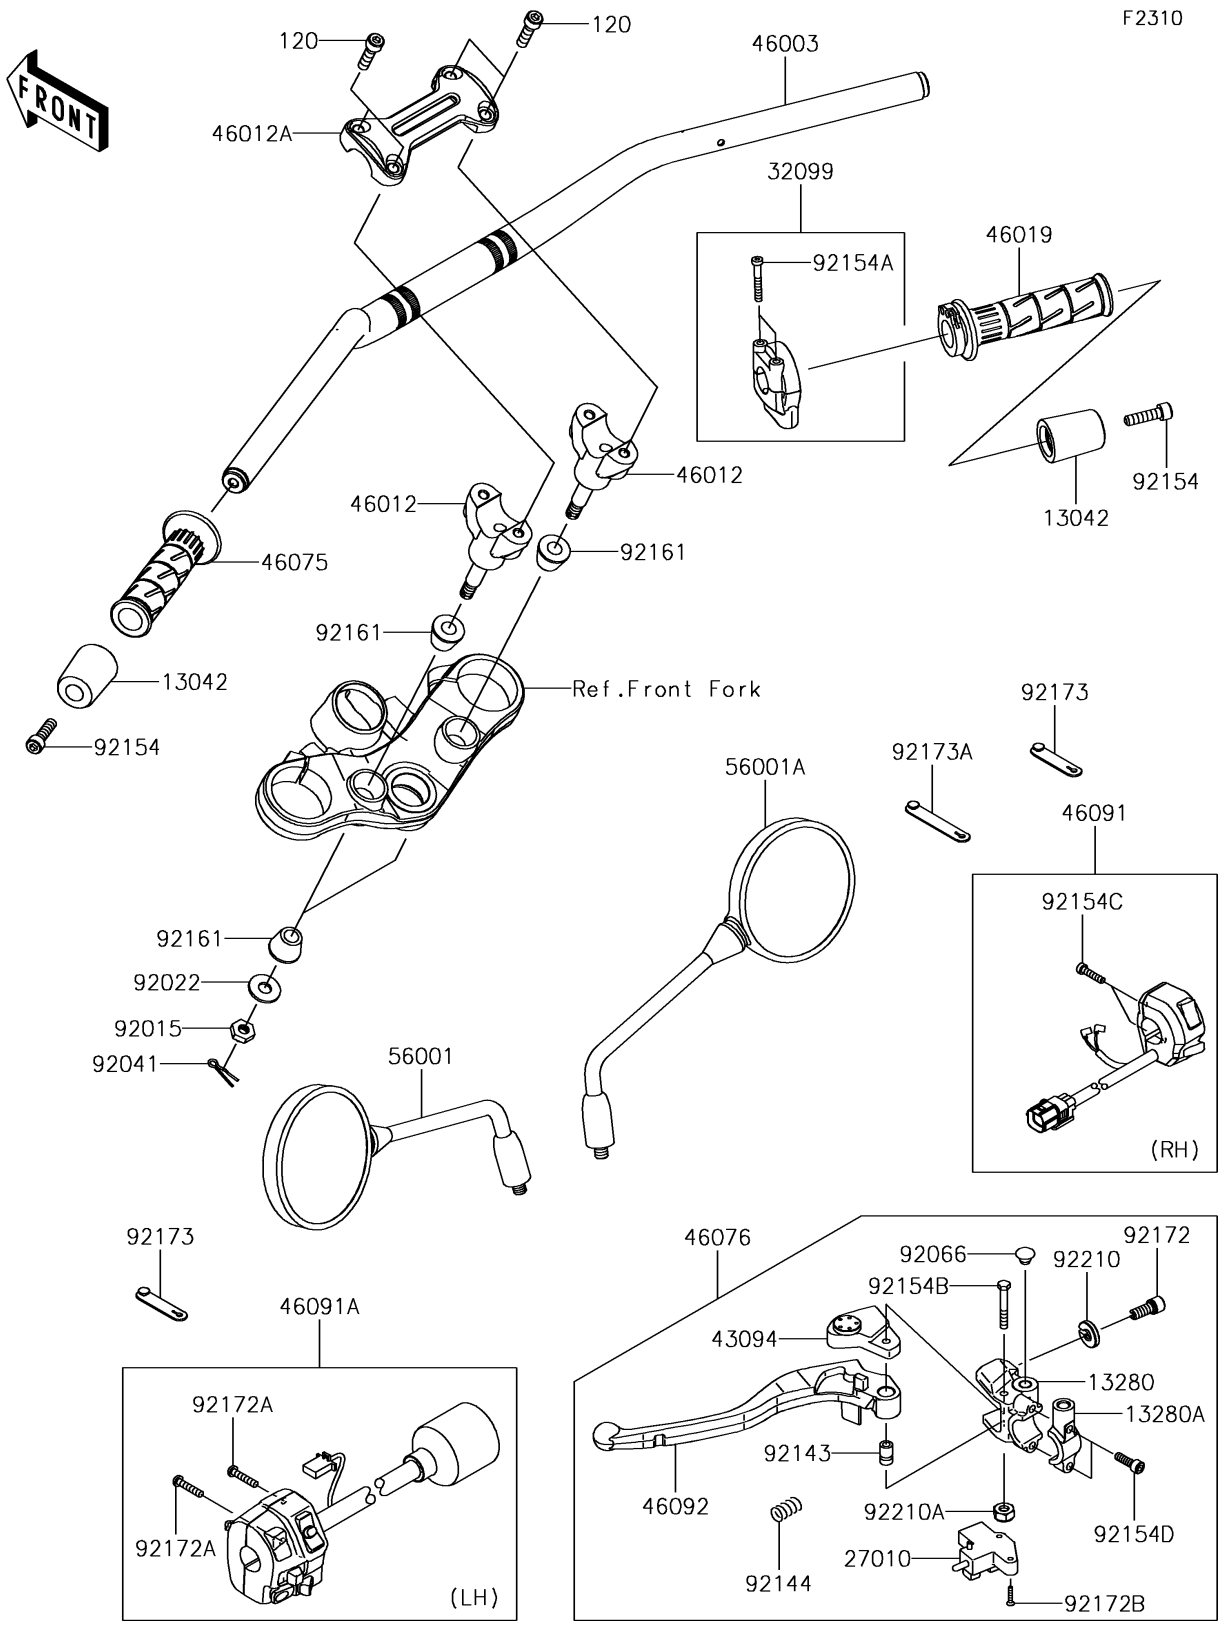

2018 Z900RS PARTS DIAGRAM

Handlebar

2018 Z900RS PARTS LIST

Handlebar

ITEM NAME	PART NUMBER	QUANTITY
WEIGHT,HANDLE (Ref # 13042)	13042-5007	2
HOLDER,CLUTCH LEVER (Ref # 13280)	13280-0248	1
HOLDER,CLUTCH LEVER (Ref # 13280A)	13280-0772	1
SWITCH,CLUTCH (Ref # 27010)	27010-0854	1
CASE,THROTTLE (Ref # 32099)	32099-0767	1
ADJUSTER (Ref # 43094)	43094-0008	1
HANDLE (Ref # 46003)	46003-0687	1
HOLDER-HANDLE,LWR,F.S.BLACK (Ref # 46012)	46012-0381-18R	2
HOLDER-HANDLE,UPP,F.S.BLACK (Ref # 46012A)	46012-0382-18R	1
GRIP-ASSY,THROTTLE (Ref # 46019)	46019-0001	1
GRIP,HANDLE,LH (Ref # 46075)	46075-1144	1
LEVER-ASSY-GRIP (Ref # 46076)	46076-0139	1
HOUSING-ASSY-CONTROL,RH (Ref # 46091)	46091-0423	1
HOUSING-ASSY-CONTROL,LH (Ref # 46091A)	46091-0424	1
LEVER-GRIP (Ref # 46092)	46092-0570	1
MIRROR-ASSY,LH (Ref # 56001)	56001-0372	1
MIRROR-ASSY,RH (Ref # 56001A)	56001-0373	1
NUT,LOCK,10MM (Ref # 92015)	92015-1962	2
WASHER,10.5X26X2.3,BLACK (Ref # 92022)	92022-1396	2
COTTER,8MM (Ref # 92041)	92041-1060	2
PLUG,9.5X8,POLYETHYLENE (Ref # 92066)	92066-1077	1
COLLAR (Ref # 92143)	92143-1379	1
SPRING (Ref # 92144)	92144-1467	1
BOLT,SOCKET,8X30 (Ref # 92154)	92154-0502	2
BOLT,SOCKET,5X35 (Ref # 92154A)	92154-1530	2
BOLT (Ref # 92154B)	92154-2318	1
BOLT,5X22 (Ref # 92154C)	92154-2483	2
BOLT,SOCKET,6X20 (Ref # 92154D)	92154-2644	2
DAMPER,HANDLE HOLDER (Ref # 92161)	92161-0113	4

2018 Z900RS PARTS LIST

Handlebar

ITEM NAME	PART NUMBER	QUANTITY
SCREW (Ref # 92172)	92172-1138	1
SCREW-PAN-CROS,5X25 (Ref # 92172A)	92172-1140	2
SCREW,3X16 (Ref # 92172B)	92172-1185	2
CLAMP,RUBBER PLATE (Ref # 92173)	92173-1229	2
CLAMP (Ref # 92173A)	92173-1526	1
NUT (Ref # 92210)	92210-1519	1
NUT,LOCK,6MM (Ref # 92210A)	92210-1544	1
BOLT-SOCKET,8X30 (Ref # 120)	120CC0830	4