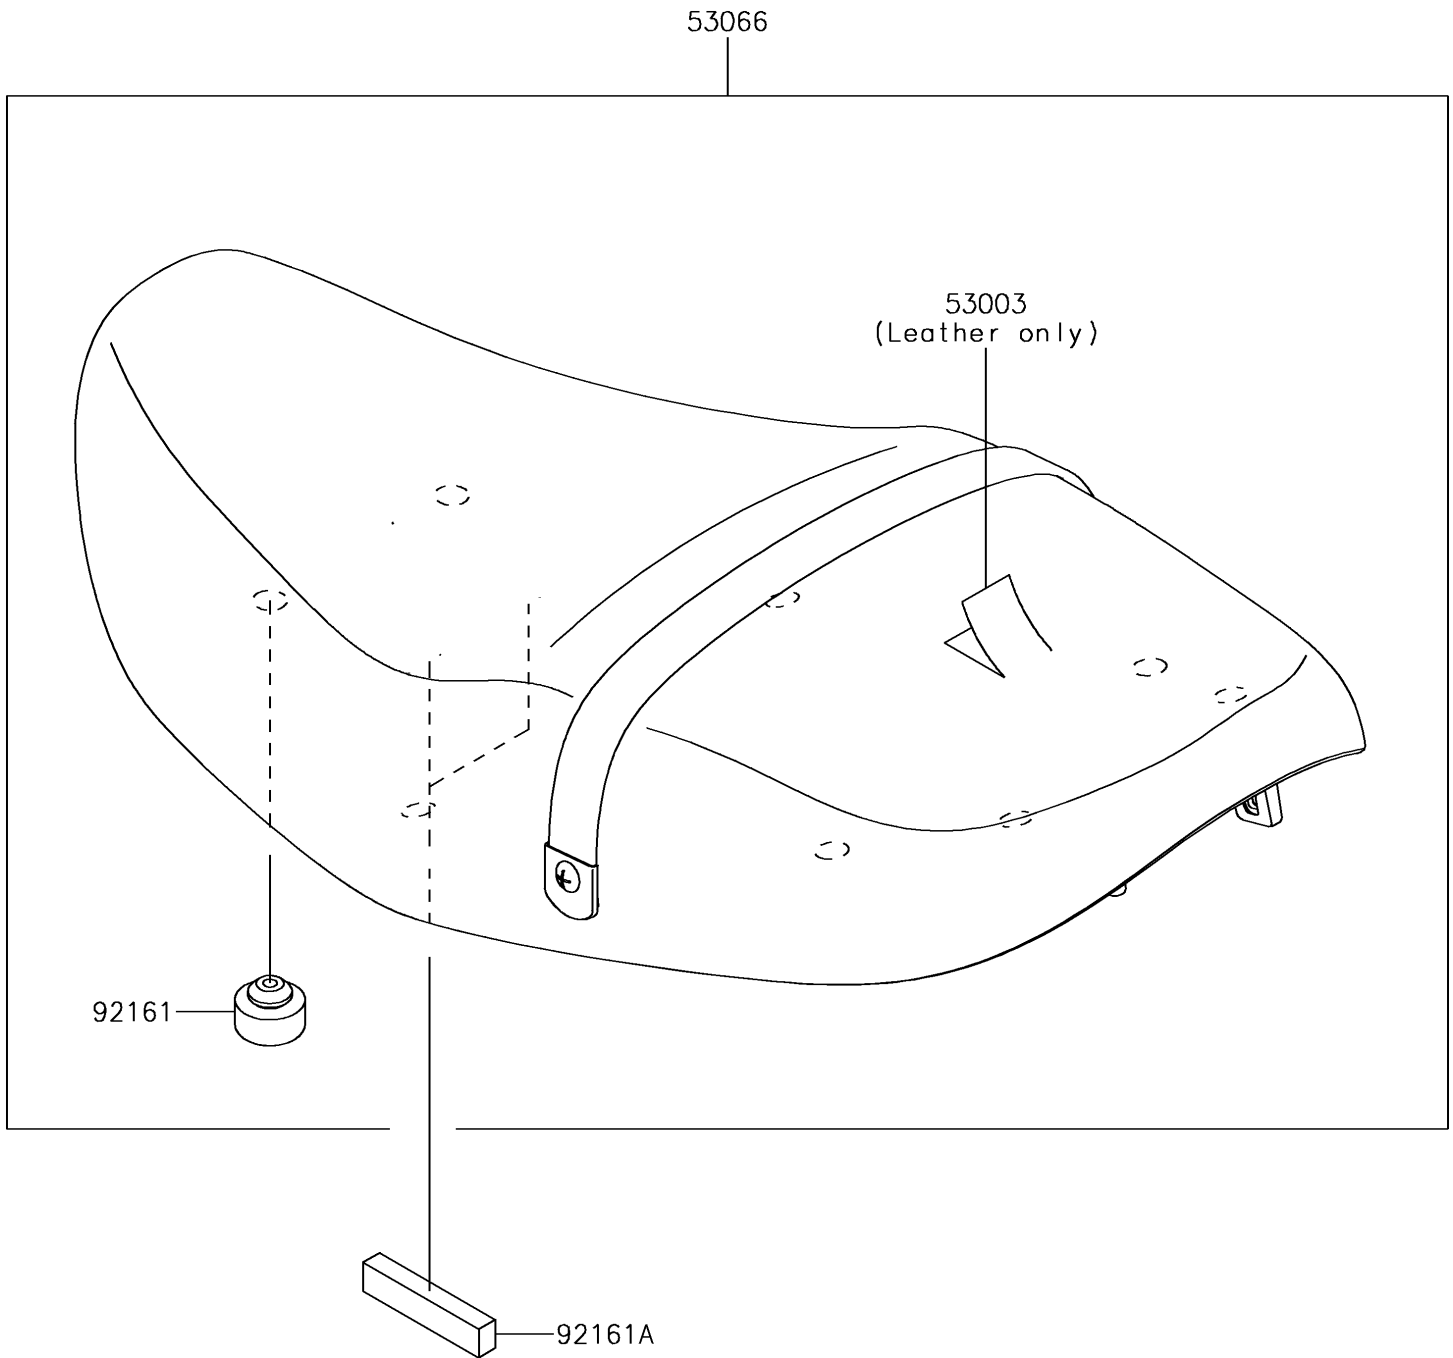

# 2018 Z900RS PARTS DIAGRAM

Seat(CA,US)

F2510

## 2018 Z900RS PARTS LIST

Seat(CA,US)

ITEM NAME	PART NUMBER	QUANTITY
LEATHER,BLACK (Ref # 53003)	53003-0450-MA	1
SEAT-ASSY,HIGH,BLACK+BLK (Ref # 53066)	53066-0574-12Y	1
DAMPER,SEAT (Ref # 92161)	92161-0930	8
DAMPER,10X70X15 (Ref # 92161A)	92161-2132	2