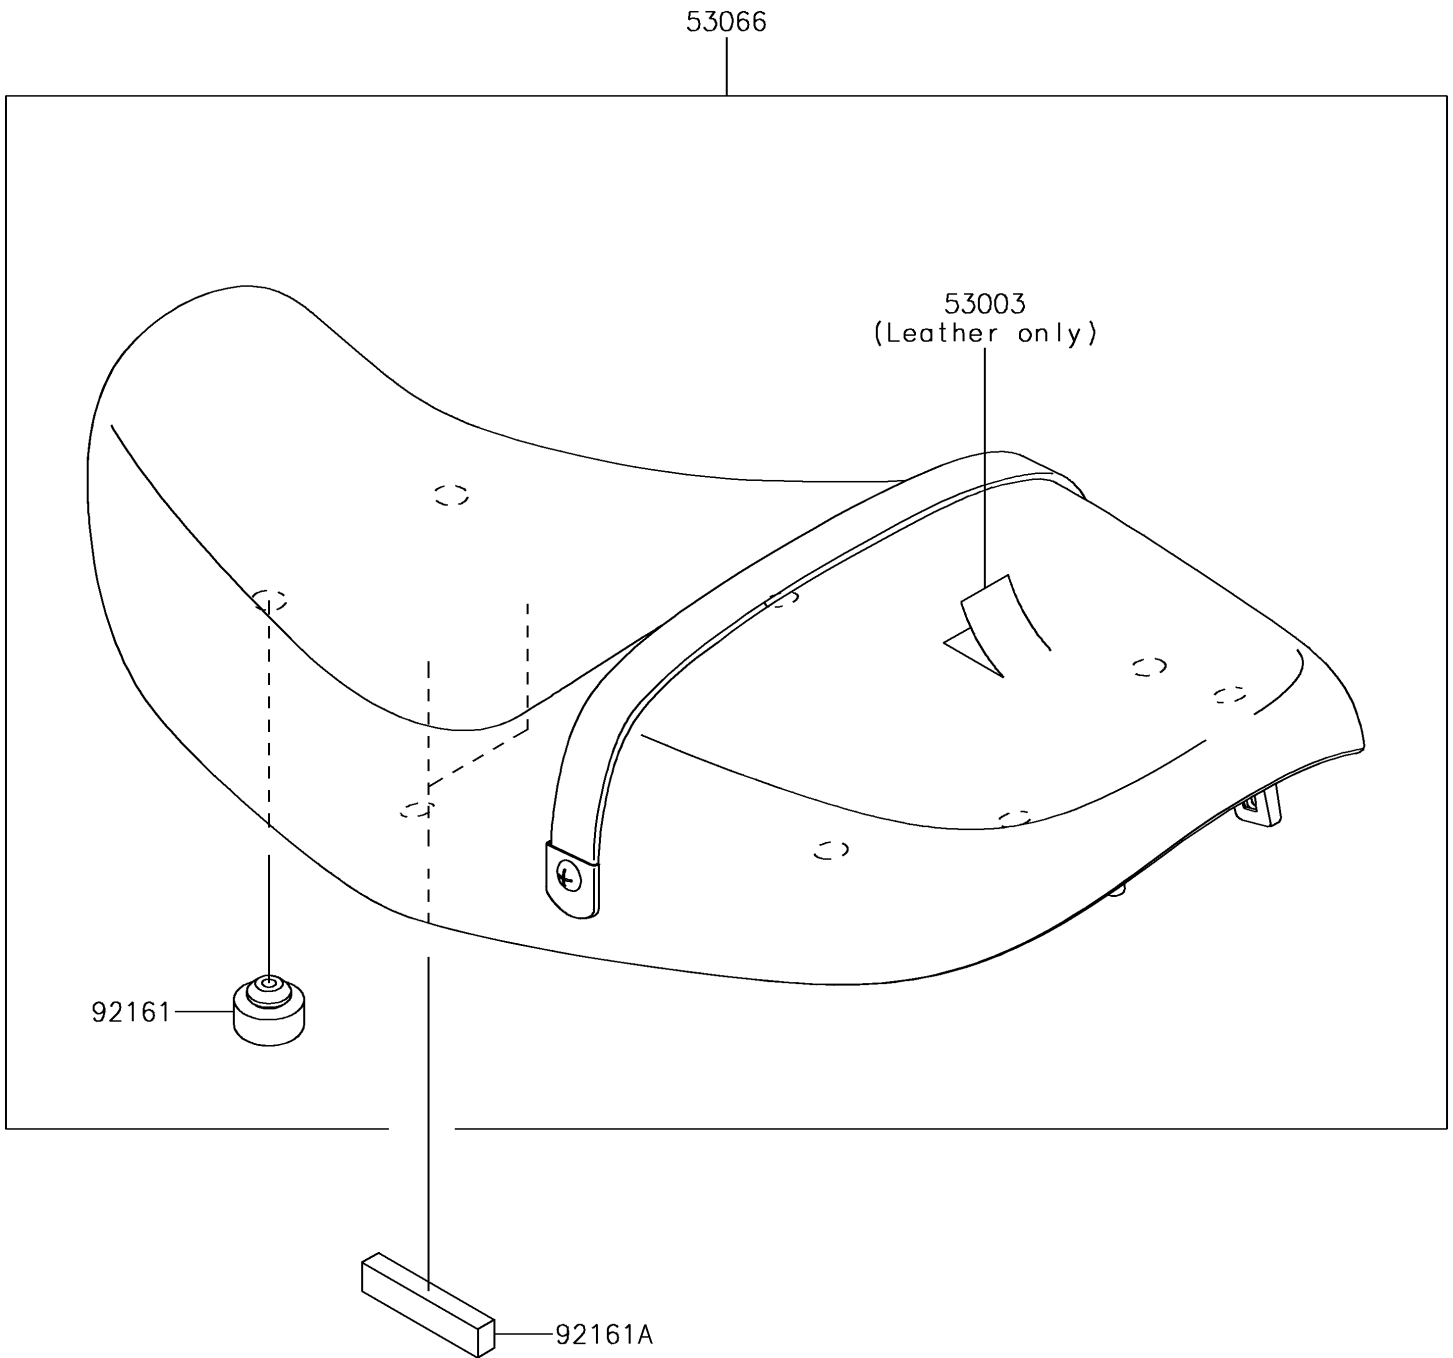

2018 Z900RS PARTS DIAGRAM

Seat(CN)

F2510A

2018 Z900RS PARTS LIST

Seat(CN)

ITEM NAME	PART NUMBER	QUANTITY
LEATHER,BLACK (Ref # 53003)	53003-0453-MA	1
SEAT-ASSY,LOW,BLACK+BLK (Ref # 53066)	53066-0573-12Y	1
DAMPER,SEAT (Ref # 92161)	92161-0930	8
DAMPER,10X70X15 (Ref # 92161A)	92161-2132	2