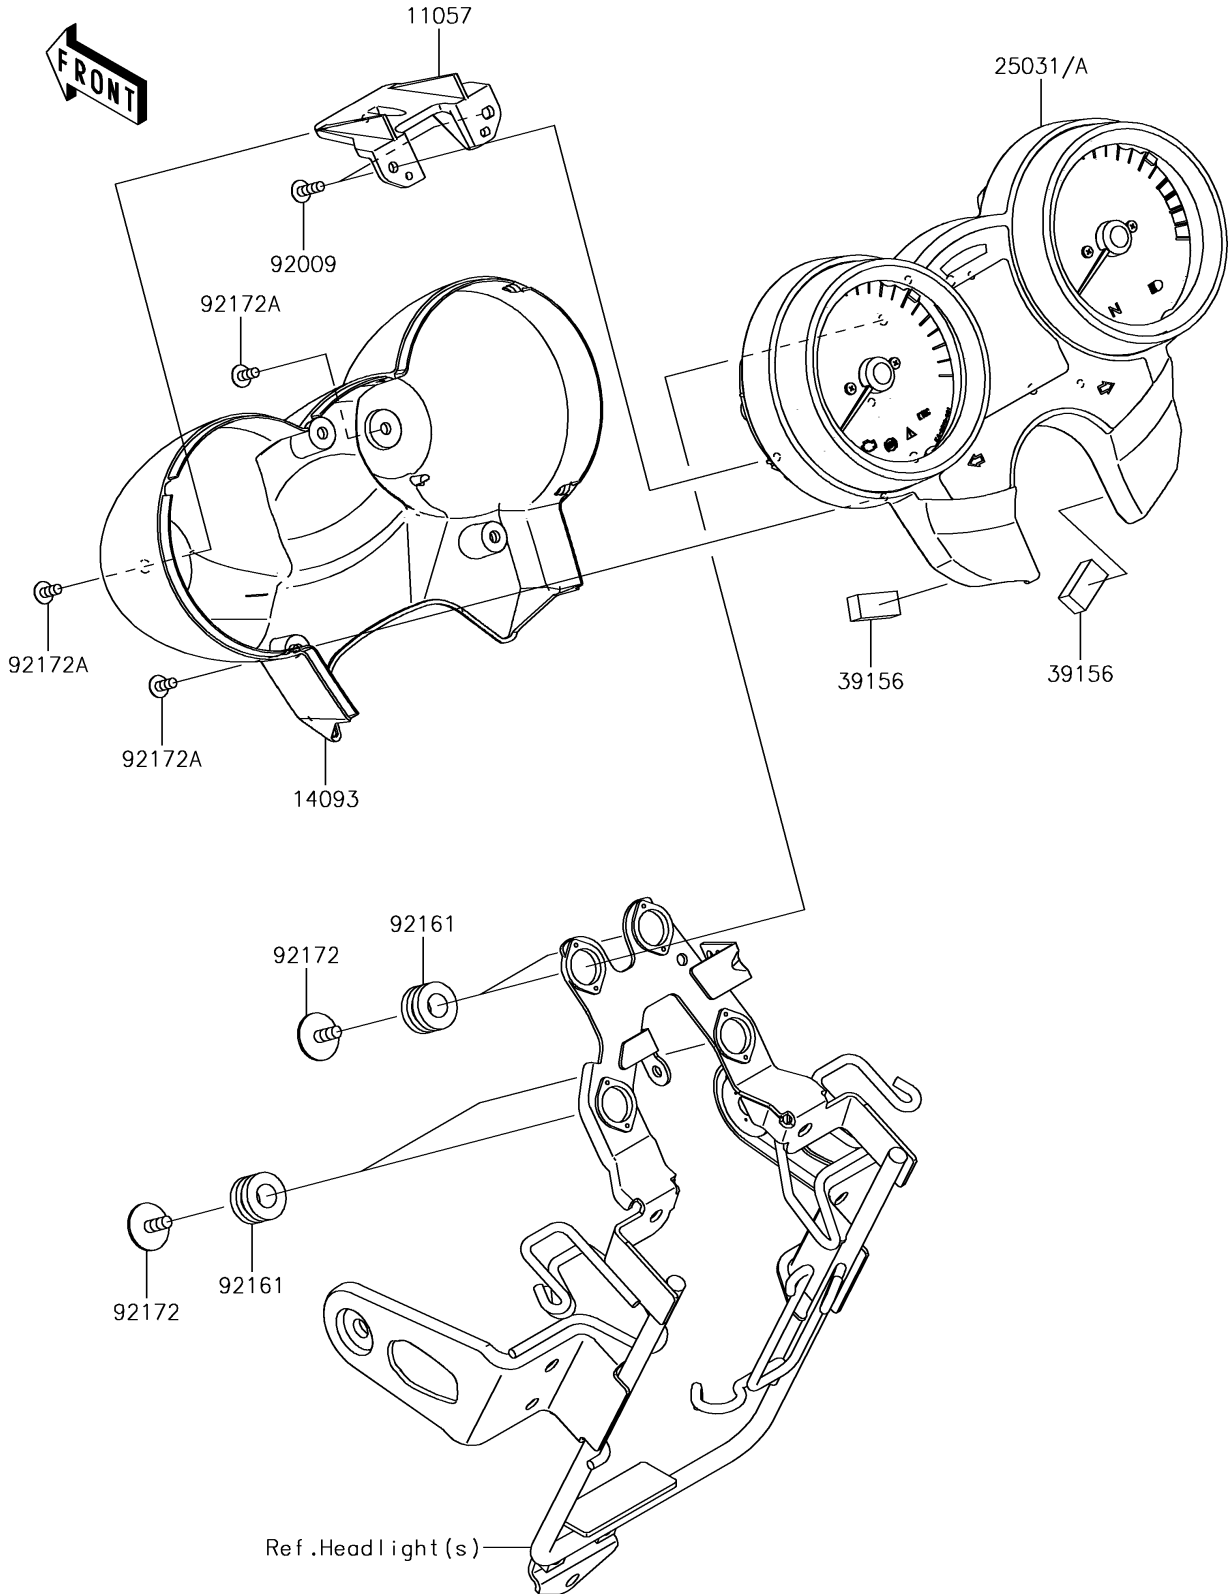

2018 Z900RS PARTS DIAGRAM

Meter(s)

F2530

2018 Z900RS PARTS LIST

Meter(s)

ITEM NAME	PART NUMBER	QUANTITY
BRACKET (Ref # 11057)	11057-0912	1
COVER (Ref # 14093)	14093-0628	1
METER-ASSY,MPH (Ref # 25031)	25031-0754	1
PAD,10X20X8 (Ref # 39156)	39156-2294	2
SCREW,TAPPING,4X14 (Ref # 92009)	92009-1792	2
DAMPER,10X20X12 (Ref # 92161)	92161-2102	4
SCREW,TAPPING,WP,5X14 (Ref # 92172)	92172-0441	4
SCREW,4X10 (Ref # 92172A)	92172-1221	5