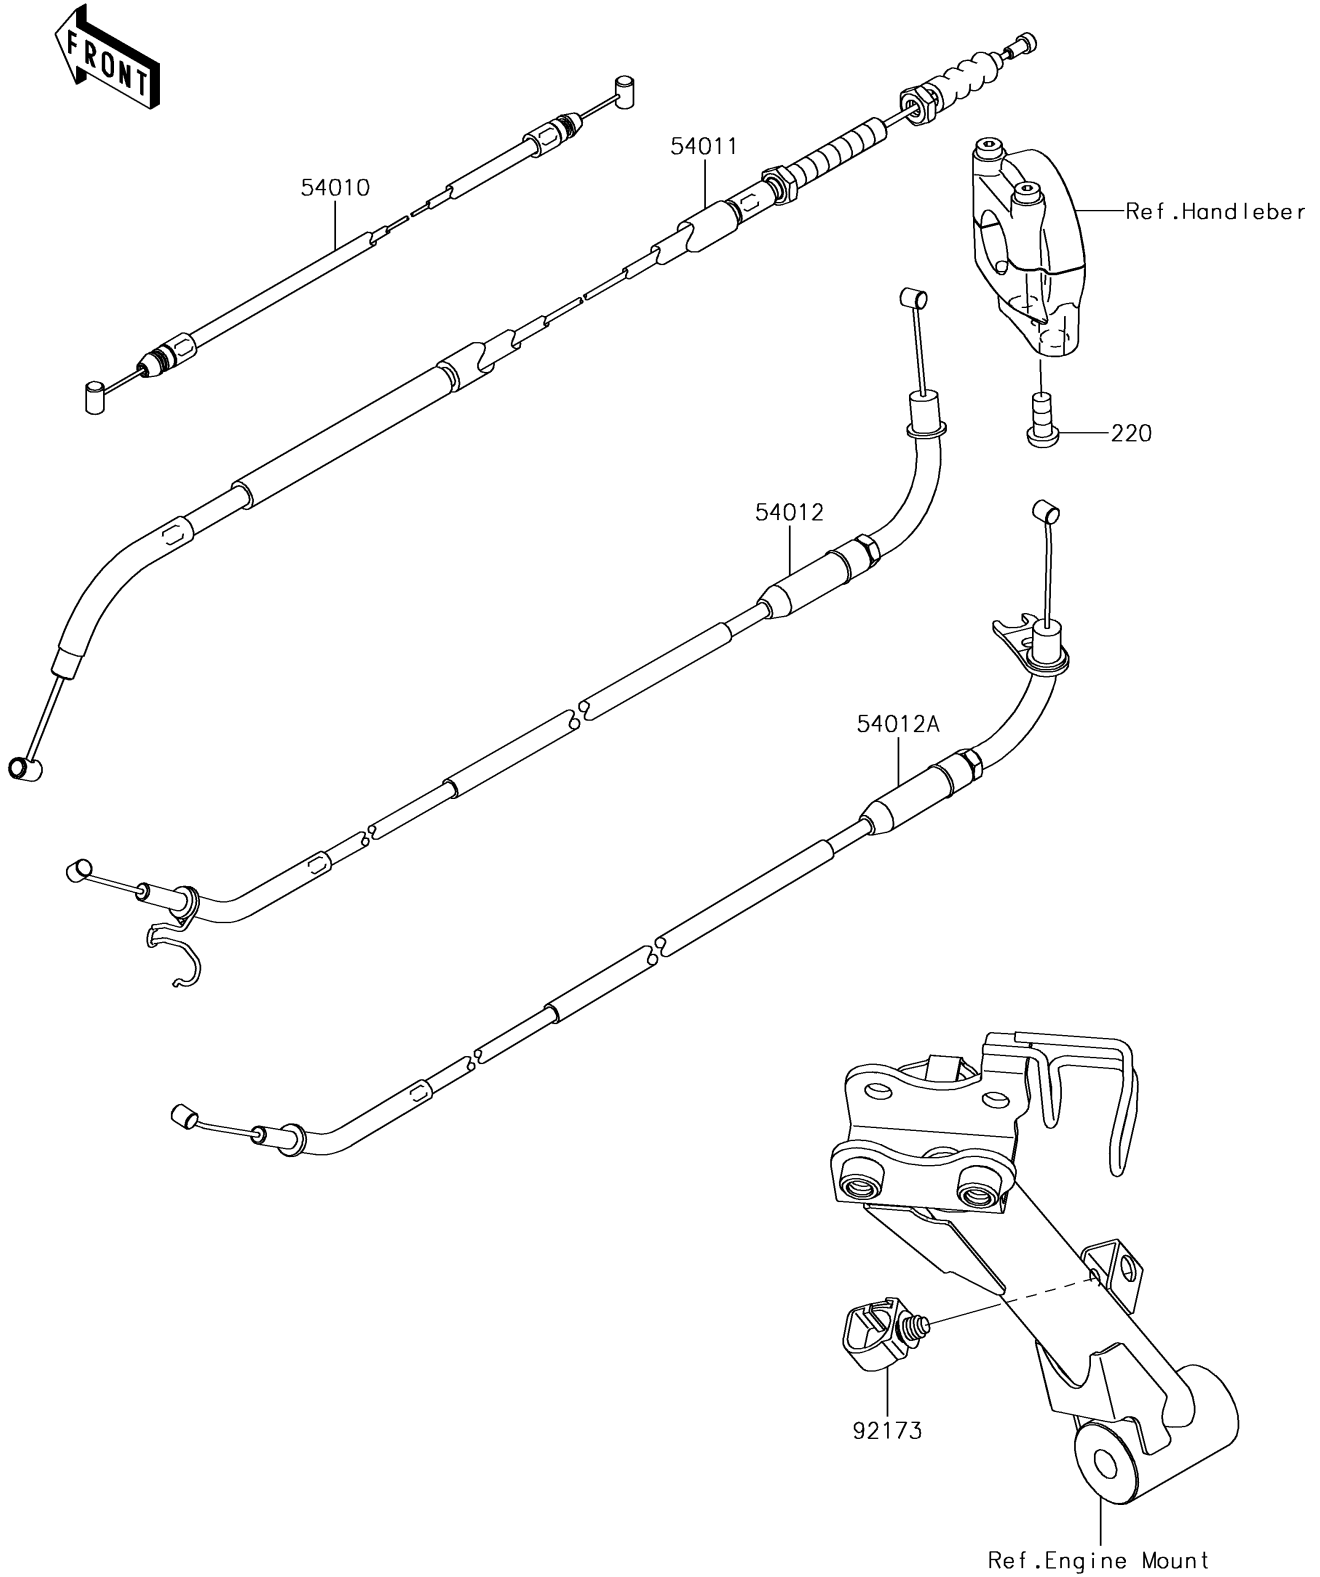

# 2018 Z900RS PARTS DIAGRAM

Cables

F2540

## 2018 Z900RS PARTS LIST

### Cables

ITEM NAME	PART NUMBER	QUANTITY
CABLE,SEAT LOCK (Ref # 54010)	54010-0620	1
CABLE-CLUTCH (Ref # 54011)	54011-0624	1
CABLE-THROTTLE,OPENING (Ref # 54012)	54012-0656	1
CABLE-THROTTLE,CLOSING (Ref # 54012A)	54012-0657	1
CLAMP,HOLDER CLIP (Ref # 92173)	92173-0868	1
SCREW-PAN-CROS,6X14 (Ref # 220)	220AB0614	1