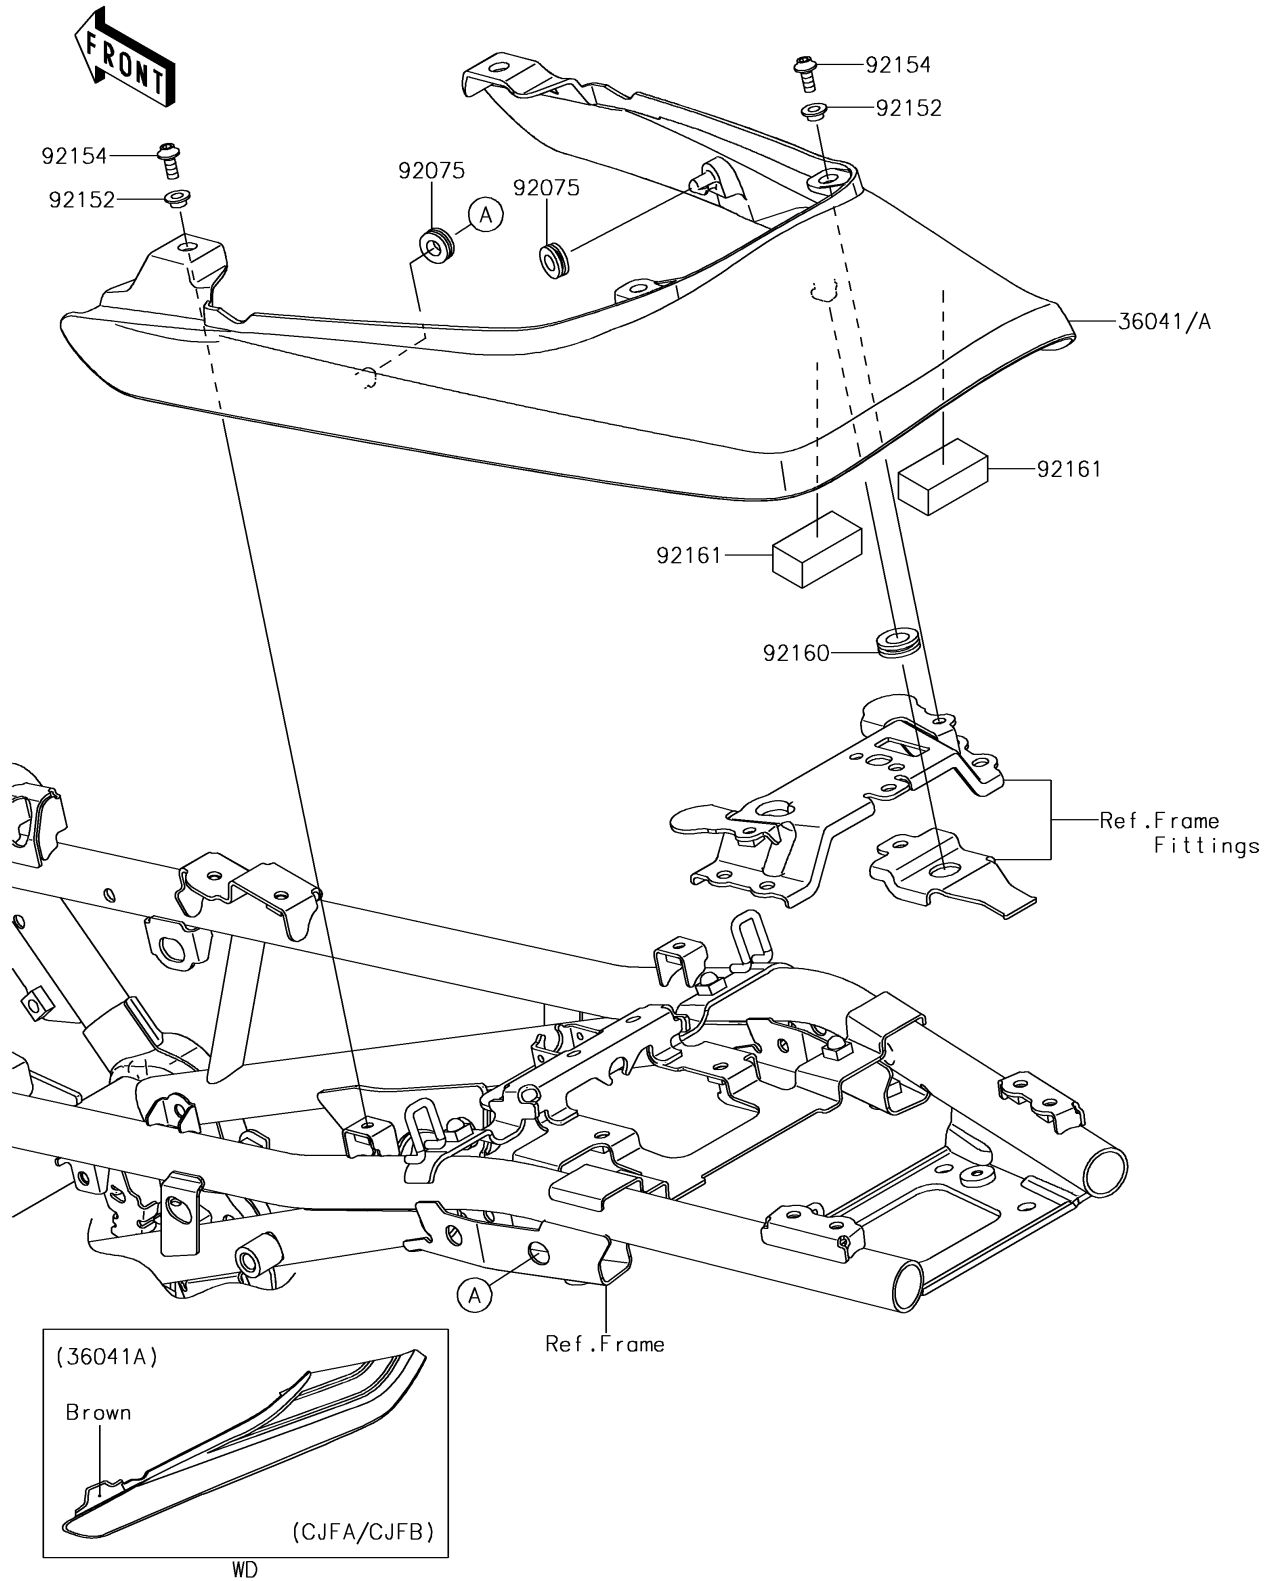

2018 Z900RS PARTS DIAGRAM

Seat Cover

F2612

2018 Z900RS PARTS LIST

Seat Cover

ITEM NAME	PART NUMBER	QUANTITY
COVER-TAIL,C.BROWN (Ref # 36041A)	36041-5252-60X	1
DAMPER (Ref # 92075)	92075-161	2
COLLAR (Ref # 92152)	92152-0451	4
BOLT,SOCKET,5X12 (Ref # 92154)	92154-1421	4
DAMPER (Ref # 92160)	92160-1278	1
DAMPER,20X40X15 (Ref # 92161)	92161-1608	2