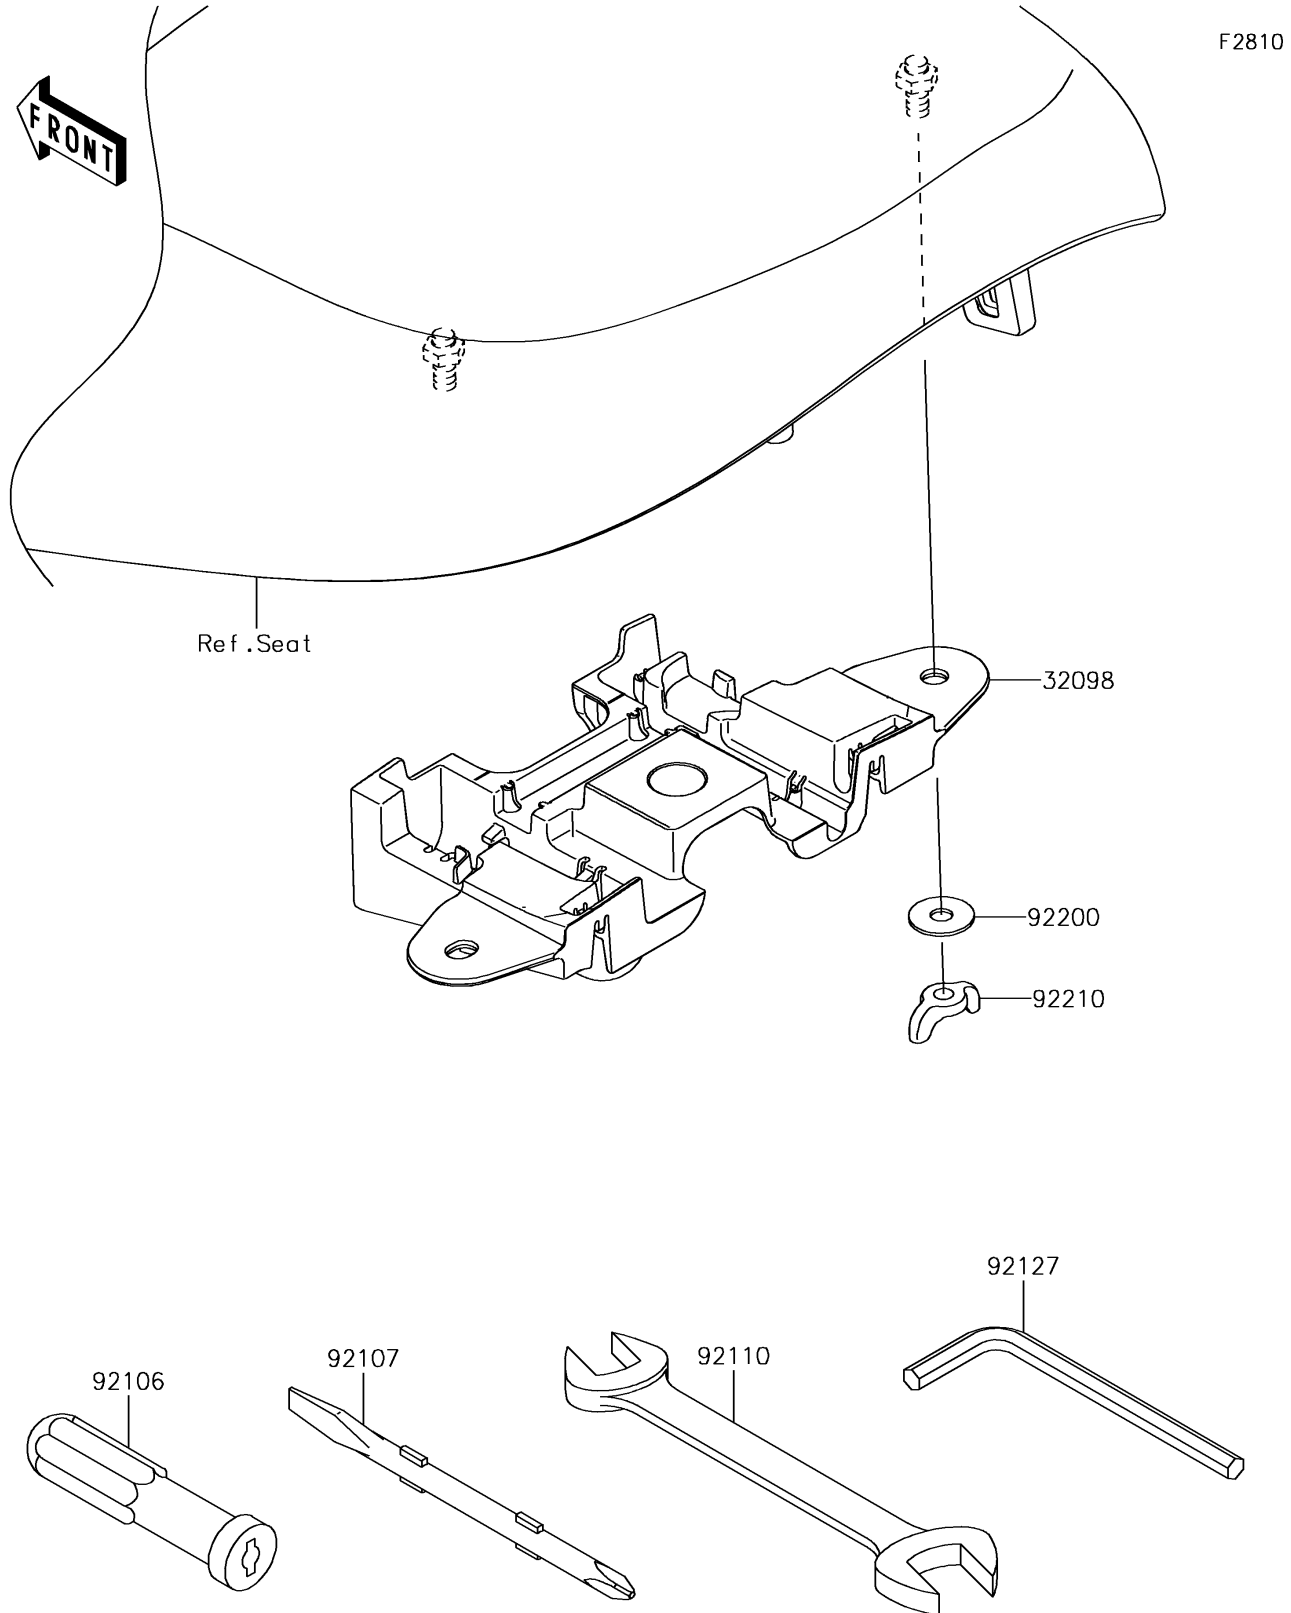

2018 Z900RS PARTS DIAGRAM

Owner's Tools

2018 Z900RS PARTS LIST

Owner's Tools

ITEM NAME	PART NUMBER	QUANTITY
CASE-TOOL (Ref # 32098)	32098-0025	1
GRIP-SCREW DRIVER (Ref # 92106)	92106-1001	1
TOOL-DRIVER,#2PHILLIPS&SLOT (Ref # 92107)	92107-1051	1
TOOL-WRENCH,OPEN END,14X17 (Ref # 92110)	92110-1045	1
TOOL-WRENCH,ALLEN,6MM (Ref # 92127)	92127-003	1
WASHER (Ref # 92200)	92200-0078	2
NUT,WING,6MM (Ref # 92210)	92210-1603	2