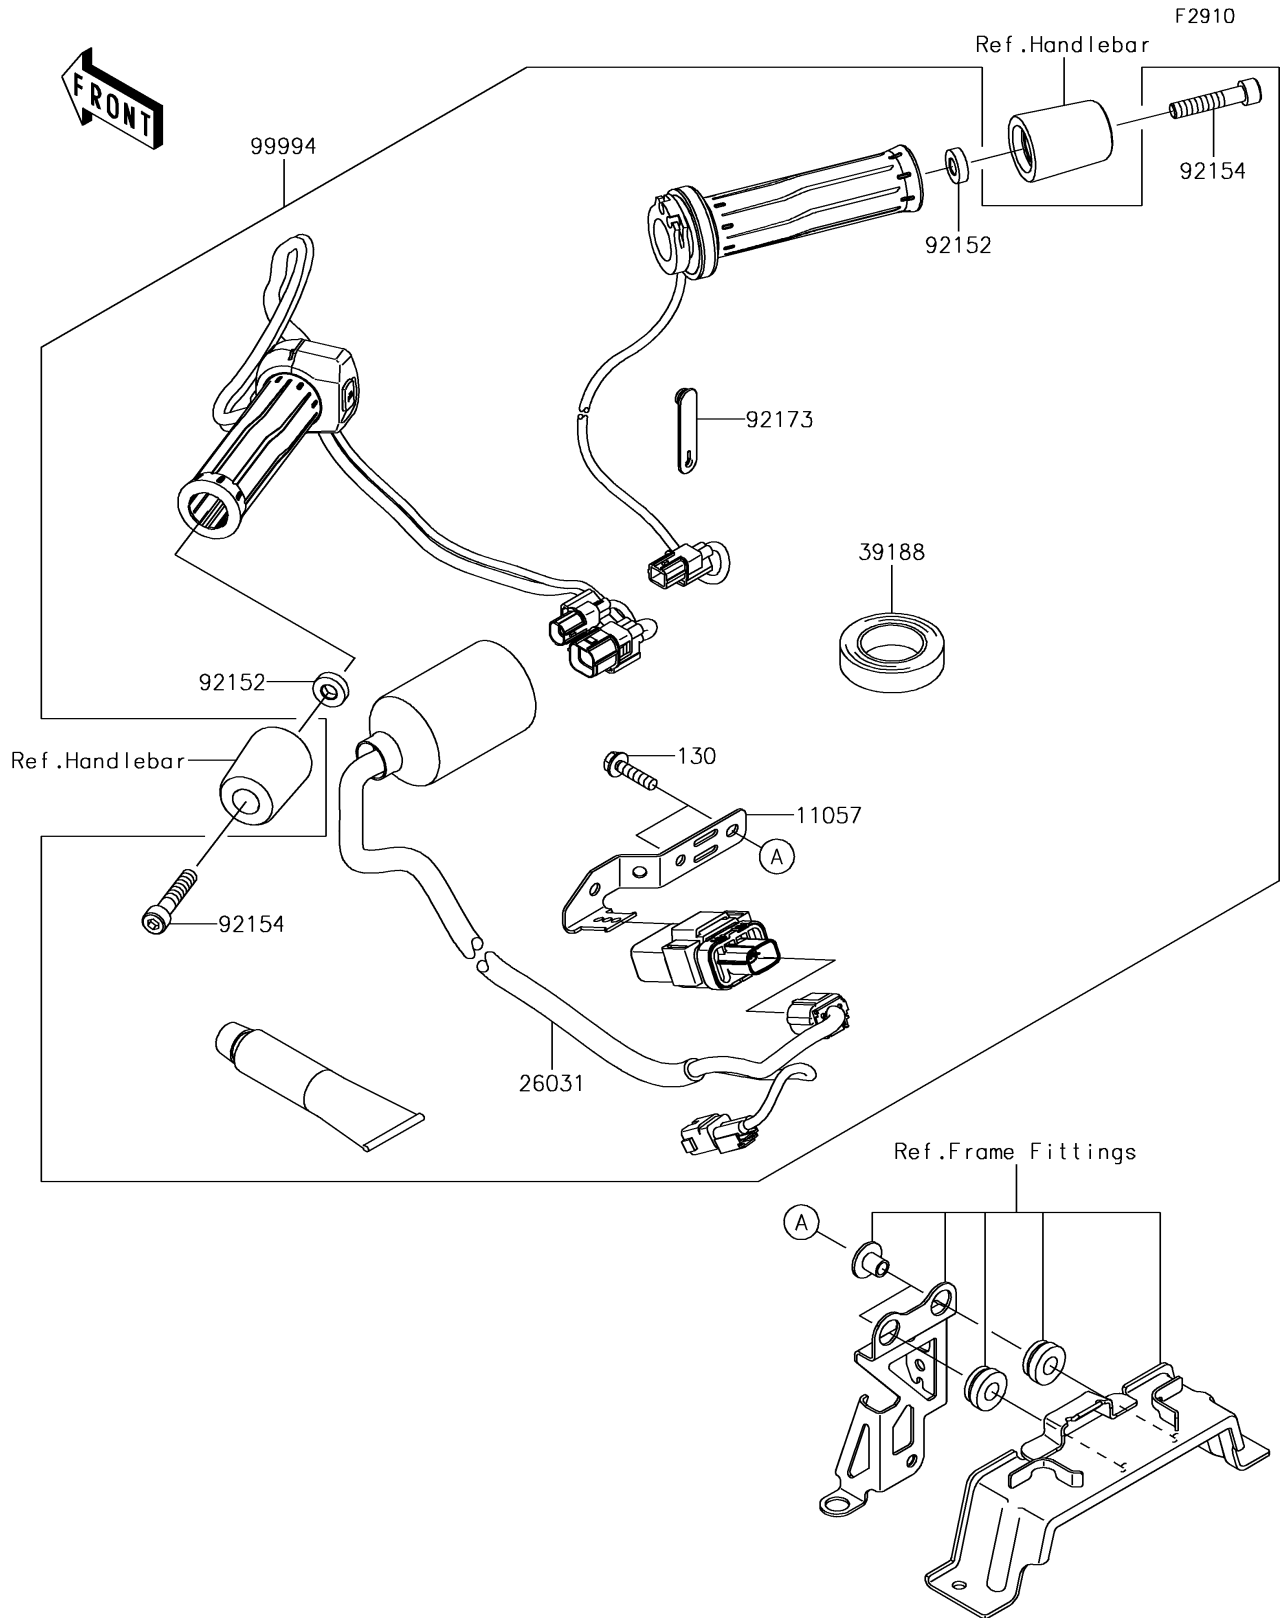

# 2018 Z900RS PARTS DIAGRAM

Accessory(Grip Heater)

## 2018 Z900RS PARTS LIST

Accessory(Grip Heater)

ITEM NAME	PART NUMBER	QUANTITY
BRACKET (Ref # 11057)	11057-1455	1
HARNESS,SUB (Ref # 26031)	26031-2364	1
TAPE,HARNESS (Ref # 39188)	39188-0006	1
COLLAR,8.2X18X5 (Ref # 92152)	92152-1848	2
BOLT,SOCKET,8X40 (Ref # 92154)	92154-1001	2
CLAMP,RUBBER PLATE (Ref # 92173)	92173-1229	1
KIT-ACCESSORY,GRIP-HEATER (Ref # 99994)	99994-1072	1
BOLT-FLANGED,6X25 (Ref # 130)	130BA0625	2