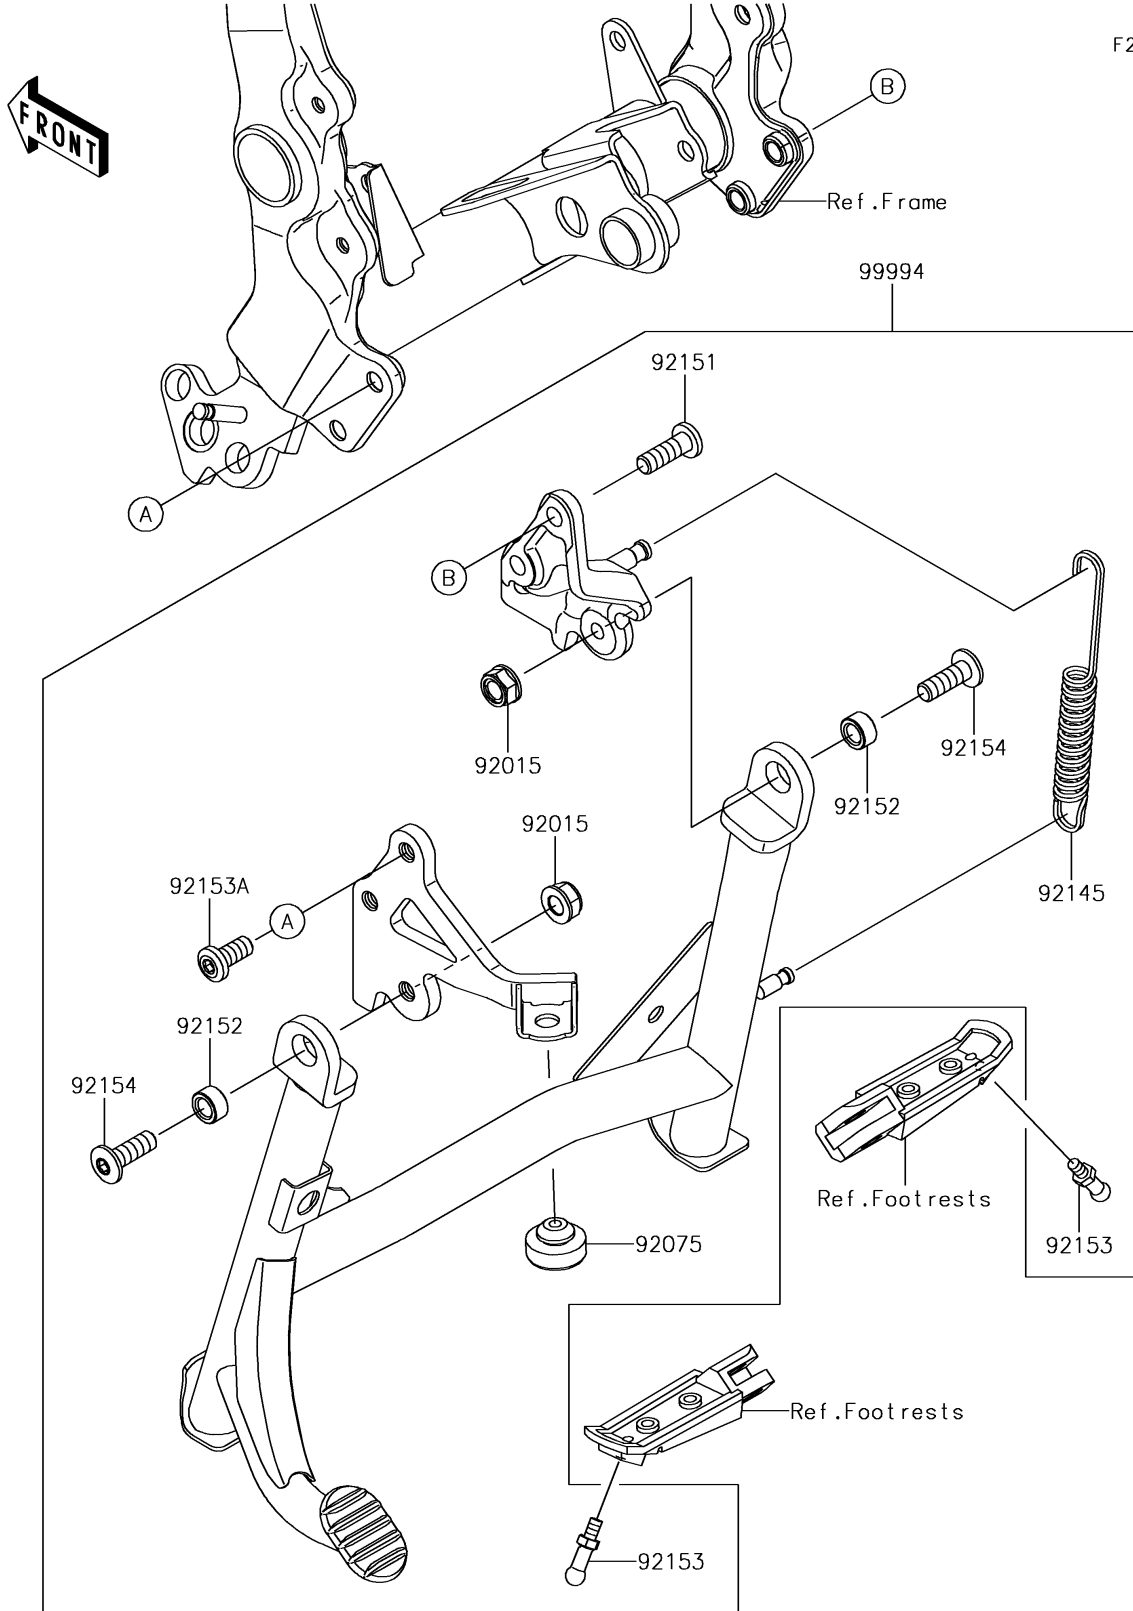

2018 Z900RS PARTS DIAGRAM

Accessory(Center Stand)

F2910D

2018 Z900RS PARTS LIST

Accessory(Center Stand)

ITEM NAME	PART NUMBER	QUANTITY
NUT,LOCK,FLANGED,10MM (Ref # 92015)	92015-1717	2
DAMPER (Ref # 92075)	92075-1045	1
SPRING,SIDE STAND (Ref # 92145)	92145-0071	1
BOLT,SOCKET,10X30 (Ref # 92151)	92151-1372	2
COLLAR,10X17X9 (Ref # 92152)	92152-1906	2
BOLT,BANK SENSOR (Ref # 92153)	92153-0303	2
BOLT,SOCKET,10X22 (Ref # 92153A)	92153-1477	2
BOLT,SOCKET,10X30 (Ref # 92154)	92154-1665	2
KIT-ACCESSORY,CENTER STAND (Ref # 99994)	99994-1017	1