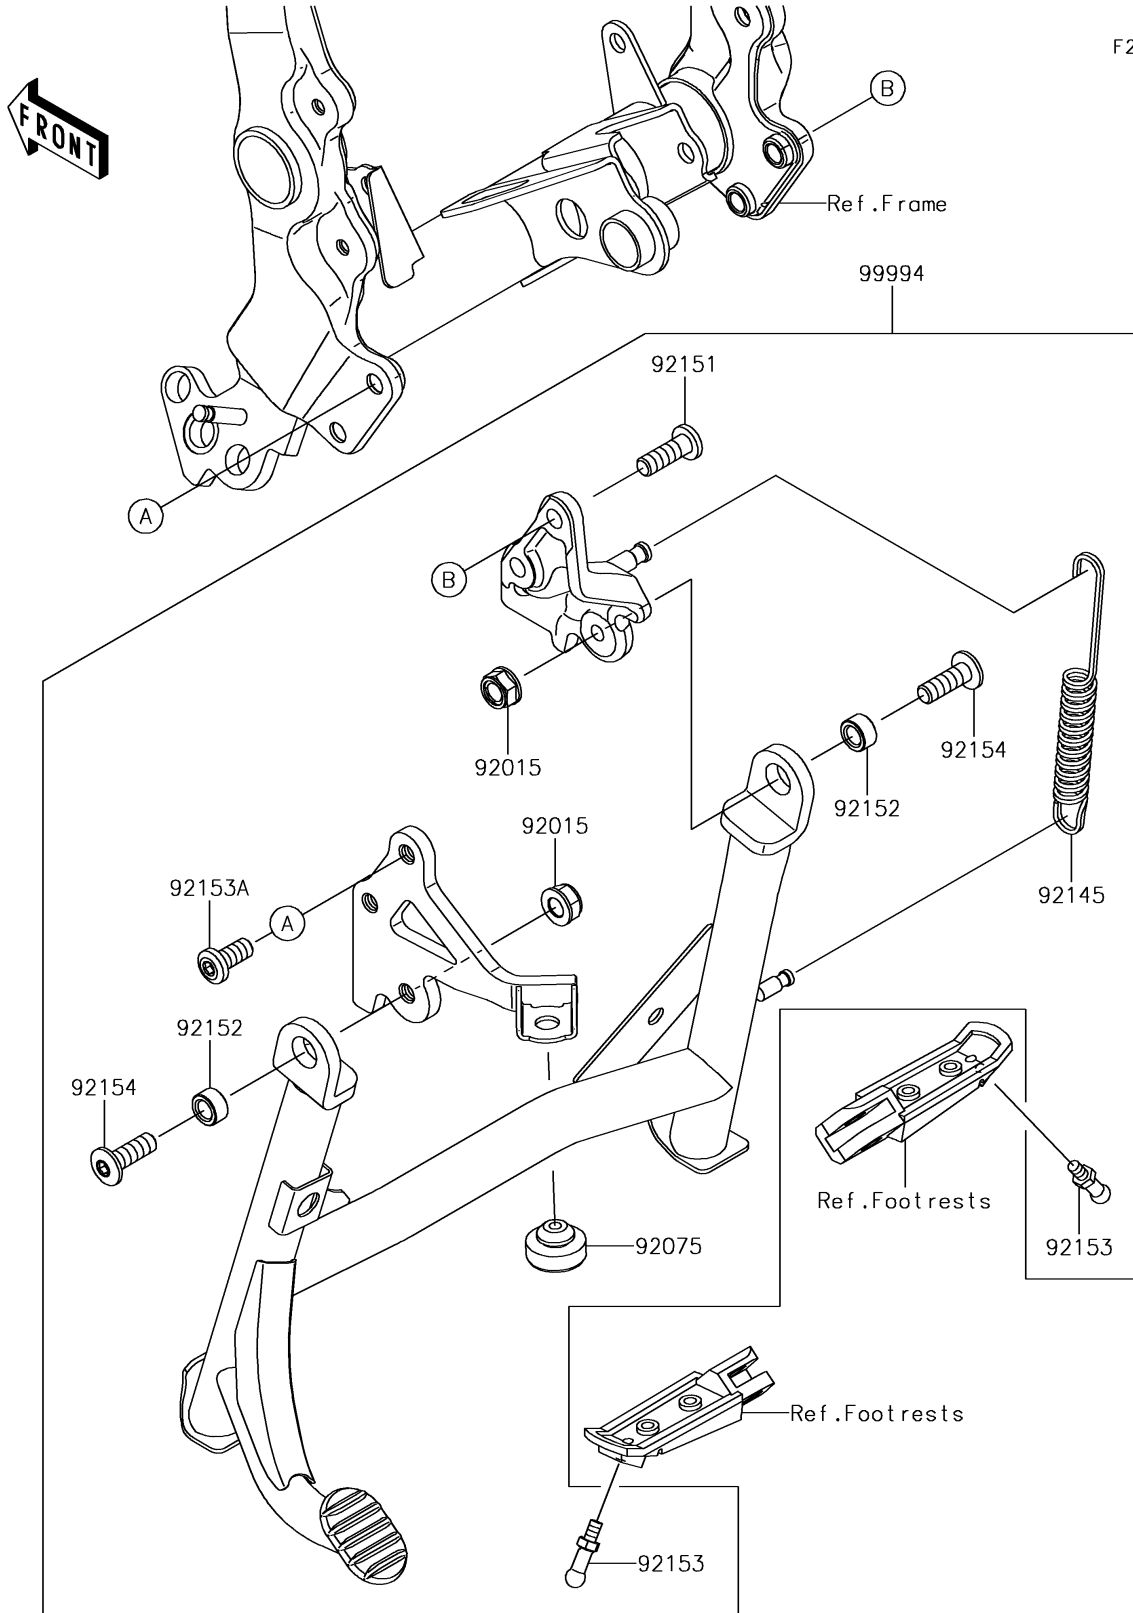

2018 Z900RS PARTS DIAGRAM

Accessory(Center Stand)

F2910D

2018 Z900RS PARTS LIST

Accessory(Center Stand)

ITEM NAME	PART NUMBER	QUANTITY
NUT,LOCK,FLANGED,10MM (Ref # 92015)	92015-1717	2
DAMPER (Ref # 92075)	92075-1045	1
SPRING,SIDE STAND (Ref # 92145)	92145-0071	1
BOLT,SOCKET,10X30 (Ref # 92151)	92151-1372	2
COLLAR,10X17X9 (Ref # 92152)	92152-1906	2
BOLT,BANK SENSOR (Ref # 92153)	92153-0303	2
BOLT,SOCKET,10X22 (Ref # 92153A)	92153-1477	2
BOLT,SOCKET,10X30 (Ref # 92154)	92154-1665	2
KIT-ACCESSORY,CENTER STAND (Ref # 99994)	99994-1017	1