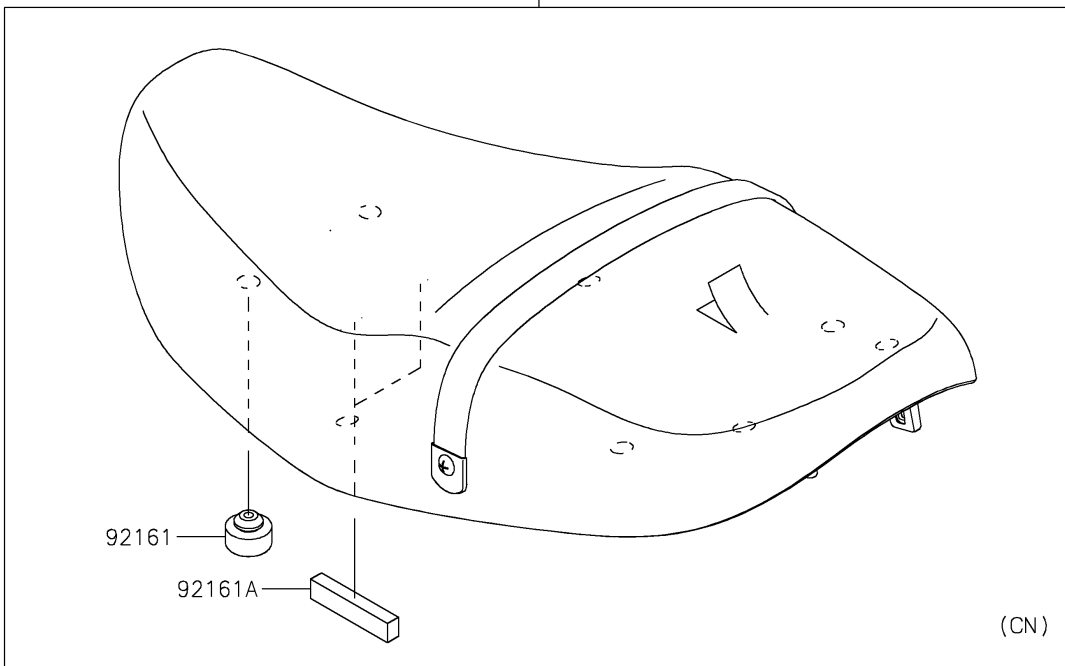

2018 Z900RS PARTS DIAGRAM

Accessory(Seat)

F2910F

99994

99994A

2018 Z900RS PARTS LIST

Accessory(Seat)

ITEM NAME	PART NUMBER	QUANTITY
DAMPER,SEAT (Ref # 92161)	92161-0930	8
DAMPER,10X70X15 (Ref # 92161A)	92161-2132	2