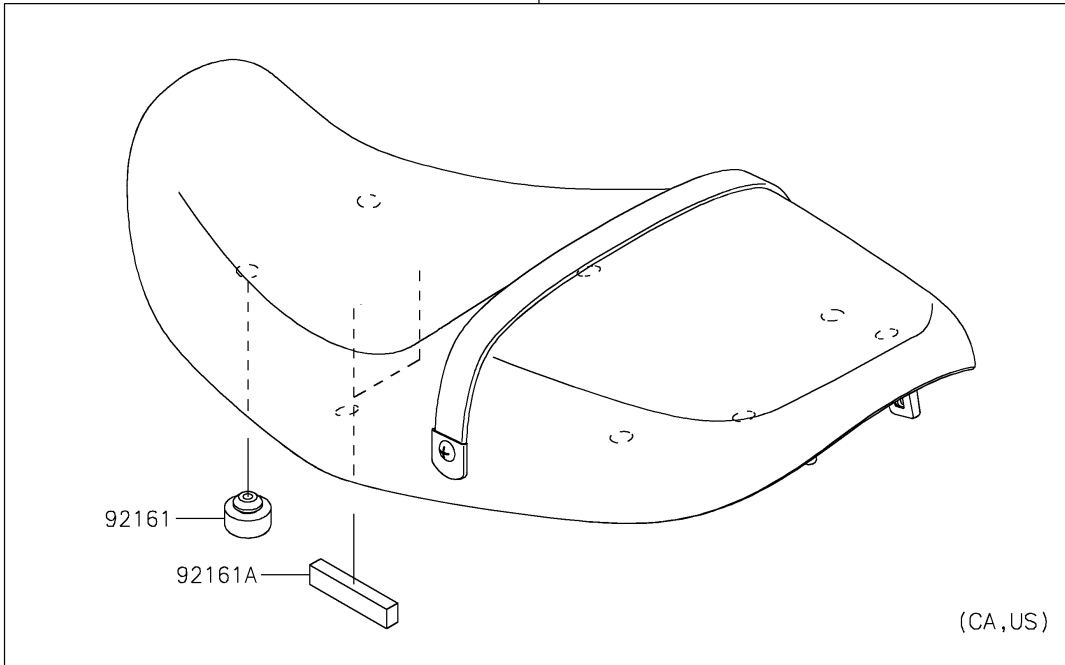

2018 Z900RS PARTS DIAGRAM

Accessory(Seat)

F2910F

99994

99994A

2018 Z900RS PARTS LIST

Accessory(Seat)

ITEM NAME	PART NUMBER	QUANTITY
DAMPER,SEAT (Ref # 92161)	92161-0930	8
DAMPER,10X70X15 (Ref # 92161A)	92161-2132	2