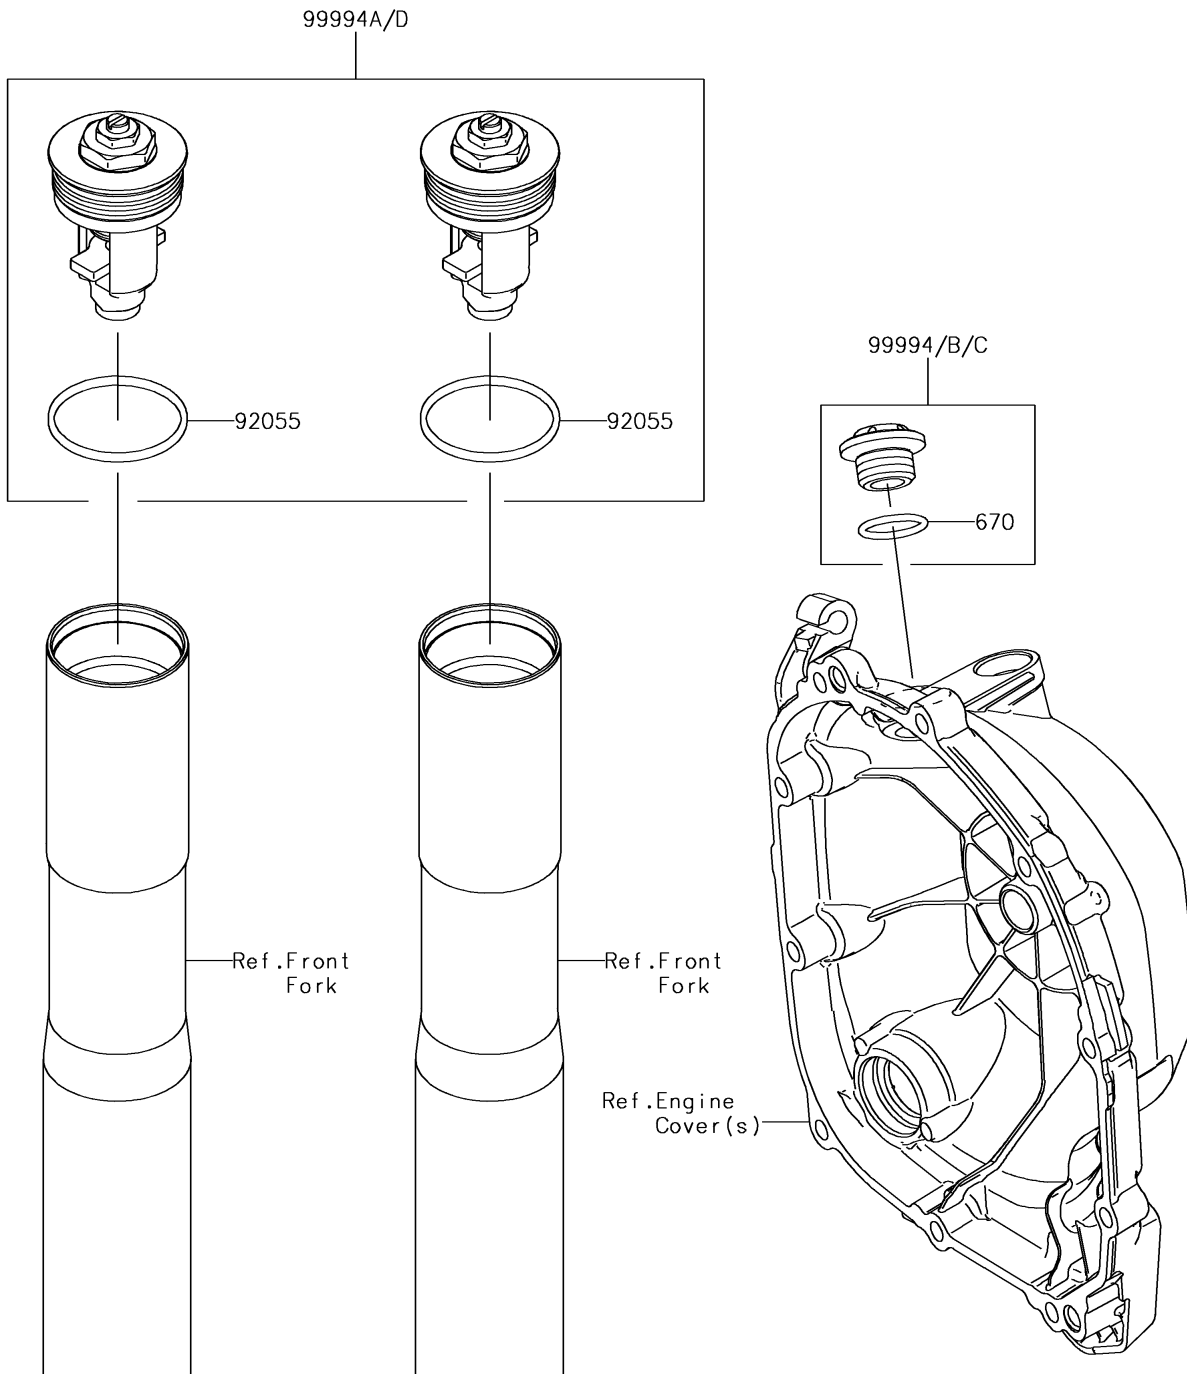

2018 Z900RS PARTS DIAGRAM

Accessory(Cap)

F2910G

2018 Z900RS PARTS LIST

Accessory(Cap)

ITEM NAME	PART NUMBER	QUANTITY
RING-O (Ref # 92055)	92055-0145	2
KIT-ACC,OIL FILLER CAP,WHITE (Ref # 99994)	99994-1018	1
KIT-ACCESSORY,FORK CAP(BLACK) (Ref # 99994A)	99994-1019	1
KIT-ACC,OIL FILLER CAP,BLACK (Ref # 99994B)	99994-1105	1
KIT-ACC,OIL FILLER CAP,GOLD (Ref # 99994C)	99994-1106	1
KIT-ACCESSORY,FORK CAP(GOLD) (Ref # 99994D)	99994-1108	1
O RING,20MM (Ref # 670)	670B2020	1