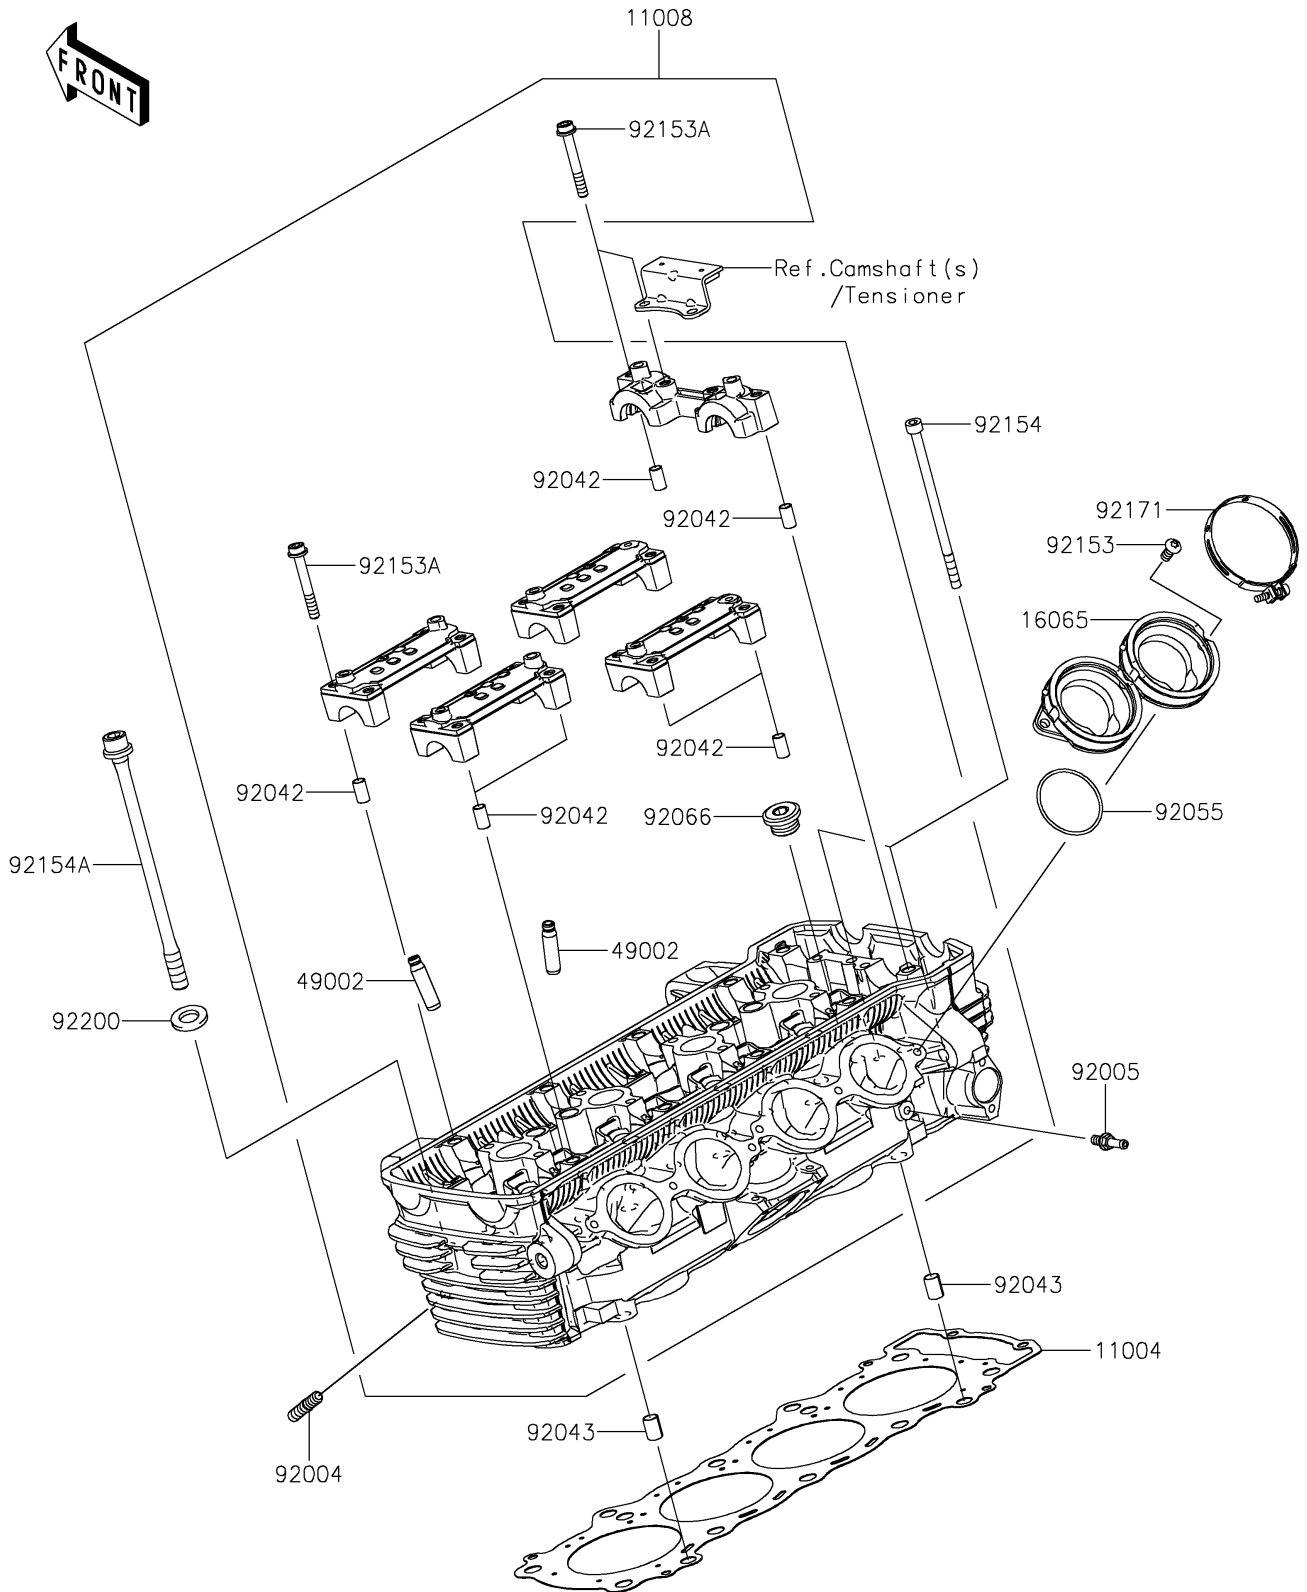

2019 Z900RS ABS PARTS DIAGRAM

Cylinder Head

E1111

2019 Z900RS ABS PARTS LIST

Cylinder Head

ITEM NAME	PART NUMBER	QUANTITY
GASKET-HEAD (Ref # 11004)	11004-0769	1
HEAD-COMP-CYLINDER (Ref # 11008)	11008-0932	1
HOLDER-CARBURETOR (Ref # 16065)	16065-0132	2
GUIDE-VALVE (Ref # 49002)	49002-0009	16
STUD (Ref # 92004)	92004-0050	8
FITTING (Ref # 92005)	92005-0826	1
PIN,DOWEL,6.3X8X14 (Ref # 92042)	92042-007	10
PIN,8.2X10X14 (Ref # 92043)	92043-1264	2
RING-O,42X1.9 (Ref # 92055)	92055-1536	4
PLUG,18X10 (Ref # 92066)	92066-0832	5
BOLT,TORX,6X14 (Ref # 92153)	92153-0406	6
BOLT,SOCKET,6X45 (Ref # 92153A)	92153-0656	20
BOLT,SOCKET,6X115 (Ref # 92154)	92154-0205	2
BOLT,FLANGED,10X165 (Ref # 92154A)	92154-2638	10
CLAMP,60MM (Ref # 92171)	92171-0729	4
WASHER,10.2X18.4X1.8 (Ref # 92200)	92200-1691	10