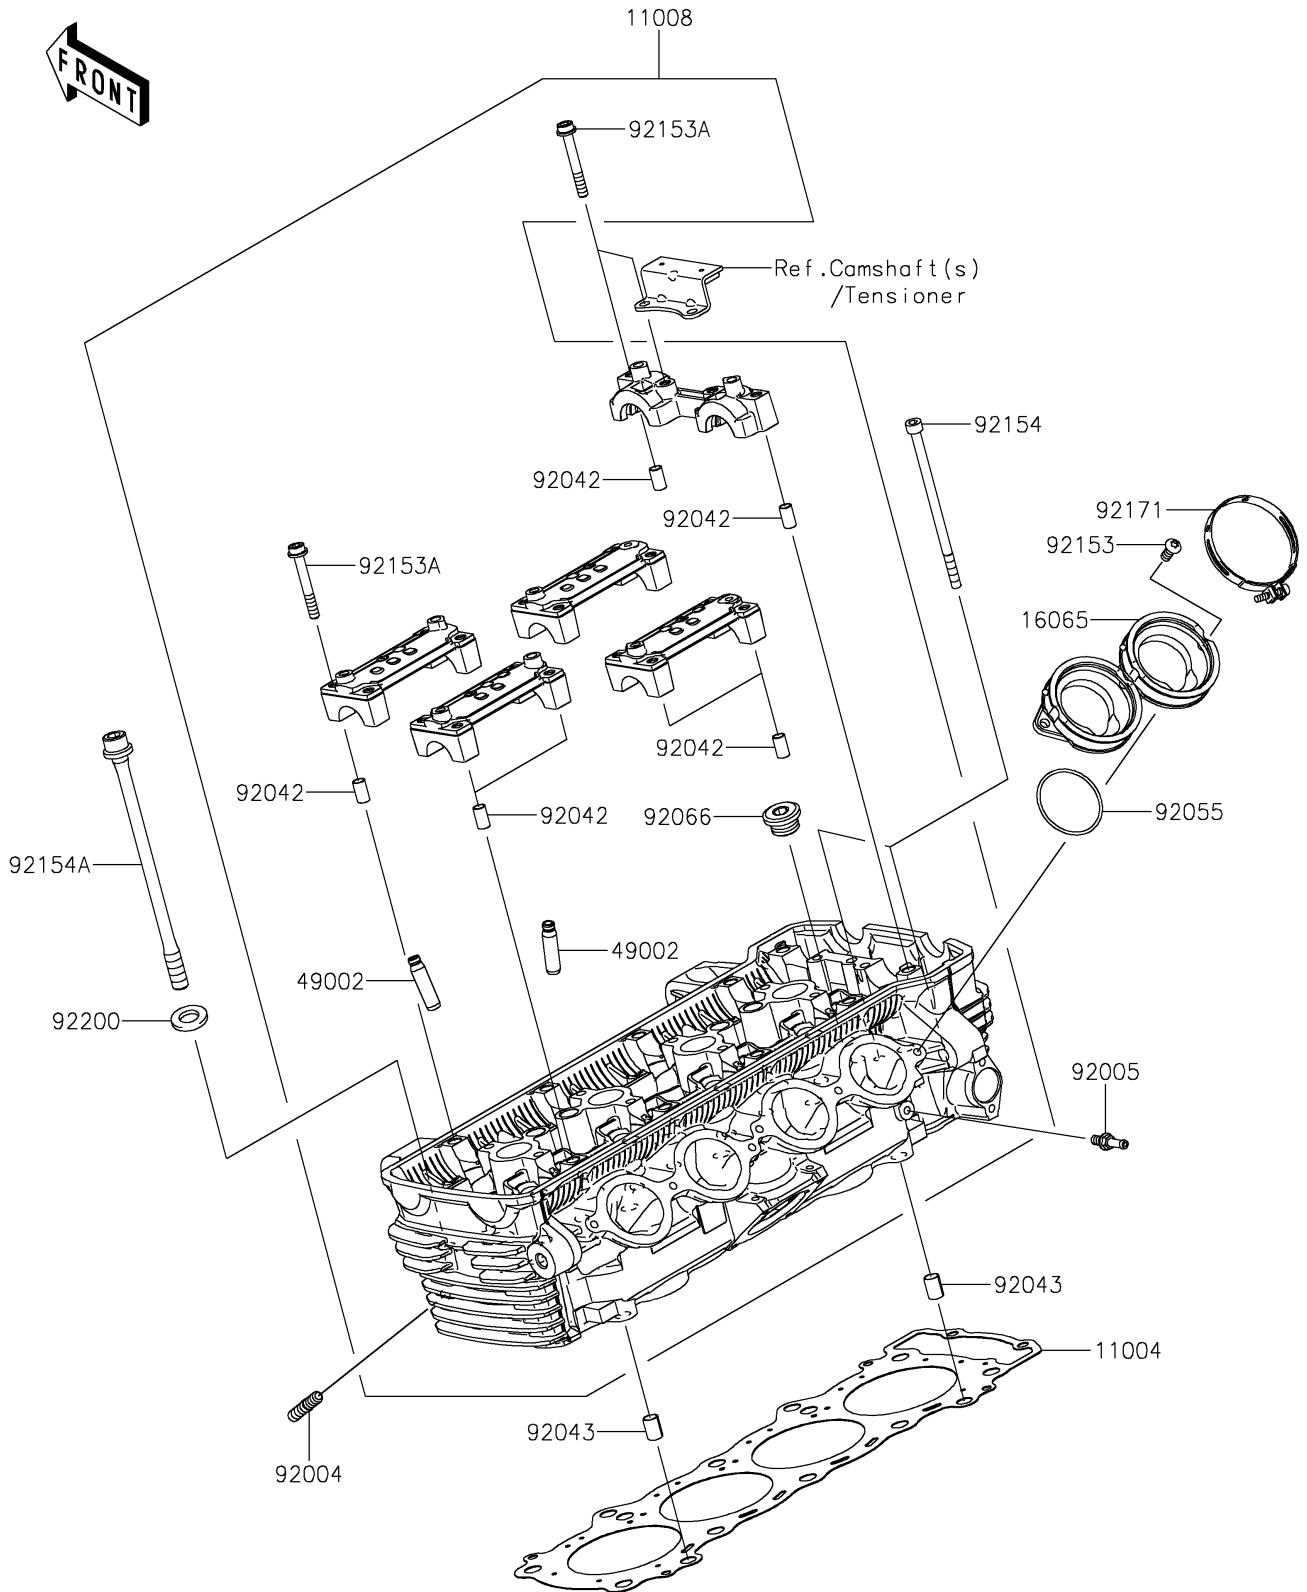

2020 Z900RS ABS PARTS DIAGRAM

Cylinder Head

E1111

2020 Z900RS ABS PARTS LIST

Cylinder Head

| ITEM NAME | PART NUMBER | QUANTITY |
|------------------------------------|-------------|----------|
| GASKET-HEAD (Ref # 11004) | 11004-0769 | 1 |
| HEAD-COMP-CYLINDER (Ref # 11008) | 11008-0932 | 1 |
| HOLDER-CARBURETOR (Ref # 16065) | 16065-0132 | 2 |
| GUIDE-VALVE (Ref # 49002) | 49002-0009 | 16 |
| STUD (Ref # 92004) | 92004-0050 | 8 |
| FITTING (Ref # 92005) | 92005-0826 | 1 |
| PIN,DOWEL,6.3X8X14 (Ref # 92042) | 92042-007 | 10 |
| PIN,8.2X10X14 (Ref # 92043) | 92043-1264 | 2 |
| RING-O,42X1.9 (Ref # 92055) | 92055-1536 | 4 |
| PLUG,18X10 (Ref # 92066) | 92066-0832 | 5 |
| BOLT,TORX,6X14 (Ref # 92153) | 92153-0406 | 6 |
| BOLT,SOCKET,6X45 (Ref # 92153A) | 92153-0656 | 20 |
| BOLT,SOCKET,6X115 (Ref # 92154) | 92154-0205 | 2 |
| BOLT,FLANGED,10X165 (Ref # 92154A) | 92154-2638 | 10 |
| CLAMP,60MM (Ref # 92171) | 92171-0729 | 4 |
| WASHER,10.2X18.4X1.8 (Ref # 92200) | 92200-1691 | 10 |