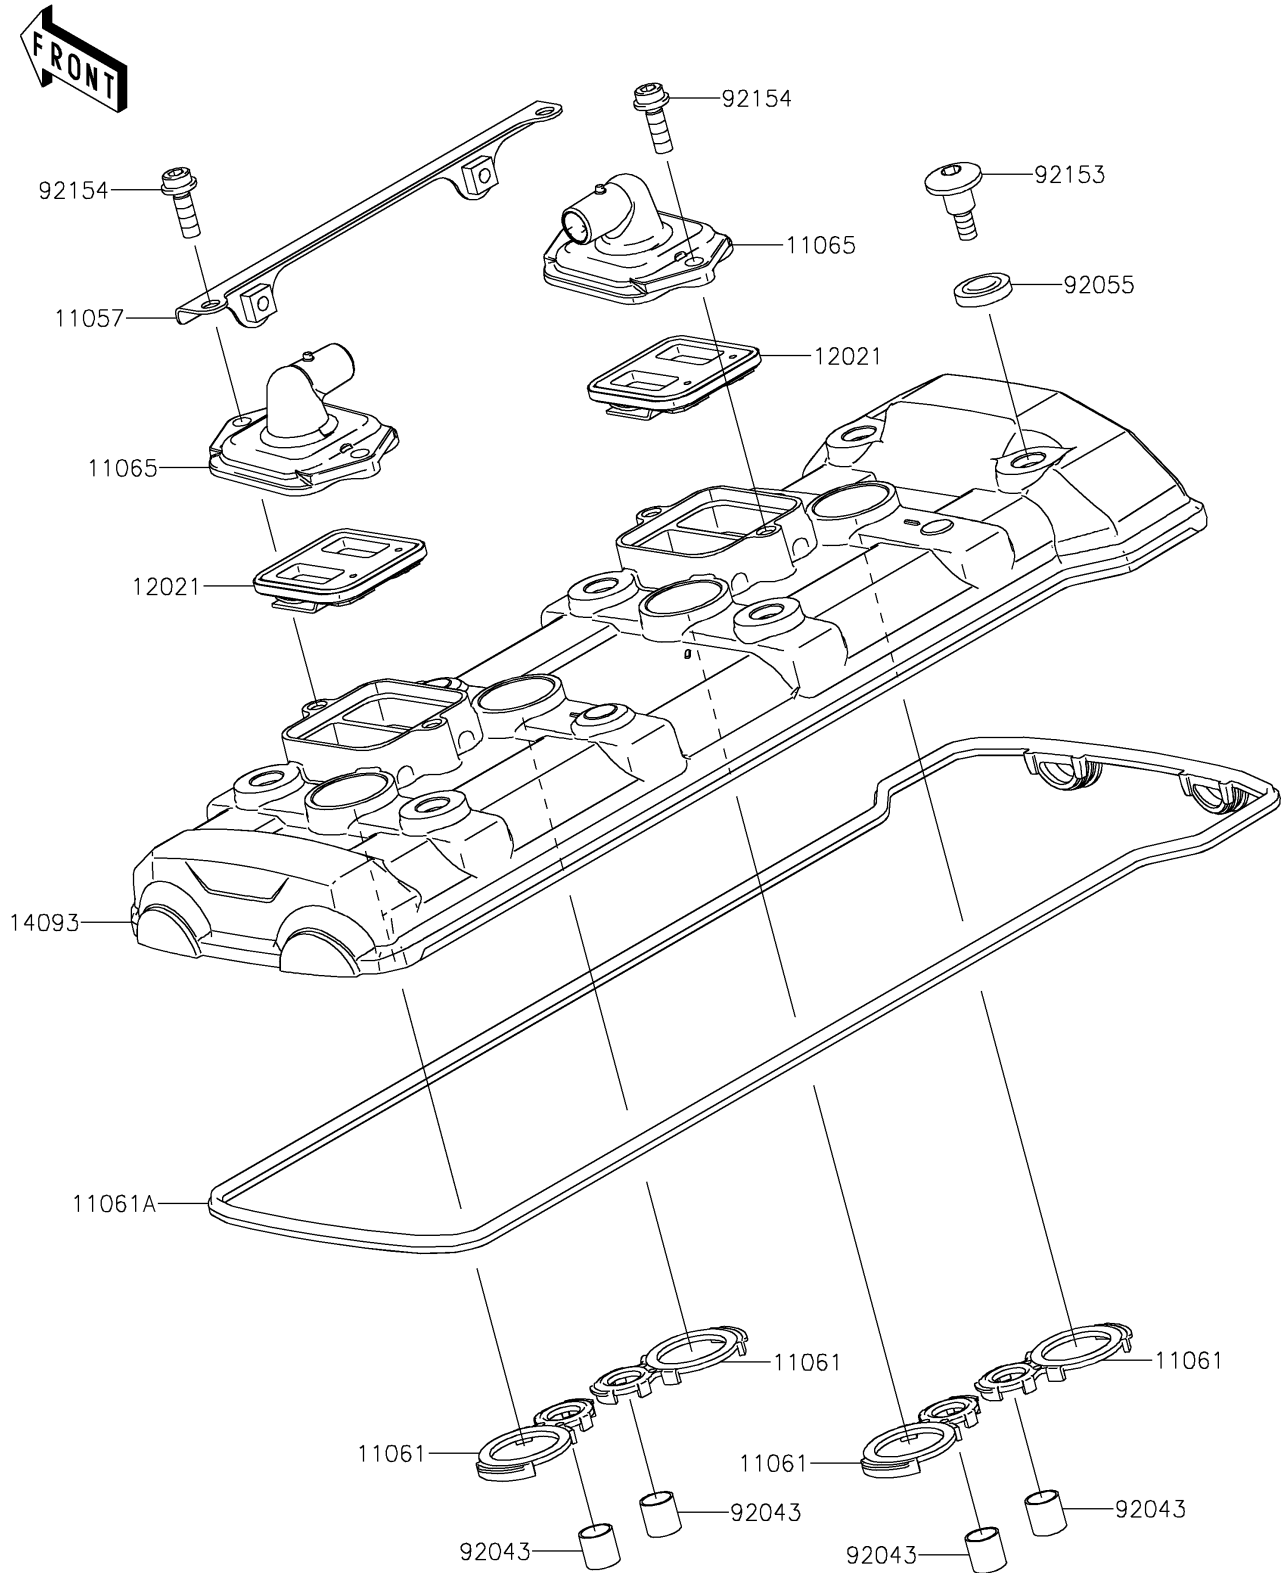

2020 Z900RS ABS PARTS DIAGRAM

Cylinder Head Cover

E1112

2020 Z900RS ABS PARTS LIST

Cylinder Head Cover

ITEM NAME	PART NUMBER	QUANTITY
BRACKET,HEAT COVER (Ref # 11057)	11057-0299	1
GASKET,SPARK PLUG (Ref # 11061)	11061-1213	4
GASKET,HEAD (Ref # 11061A)	11061-1214	1
CAP,HEAD COVER (Ref # 11065)	11065-0993	2
VALVE-ASSY-REED (Ref # 12021)	12021-0016	2
COVER,HEAD (Ref # 14093)	14093-0626	1
PIN,10.1X12X14 (Ref # 92043)	92043-4009	4
RING-O (Ref # 92055)	92055-0785	6
BOLT,SOCKET,6X22.5 (Ref # 92153)	92153-1779	6
BOLT,SOCKET,6X18 (Ref # 92154)	92154-0351	4