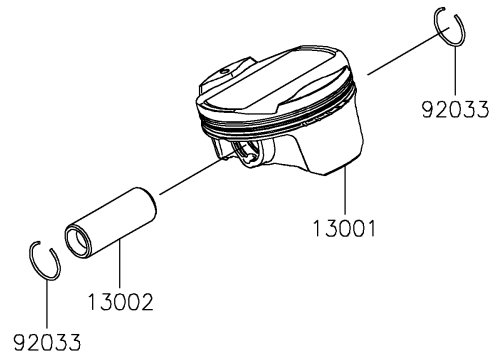

2019 Z900RS ABS PARTS DIAGRAM

Cylinder/Piston(s)

E1120

2019 Z900RS ABS PARTS LIST

Cylinder/Piston(s)

ITEM NAME	PART NUMBER	QUANTITY
CYLINDER-ENGINE (Ref # 11005)	11005-0686	1
GASKET,CYLINDER BASE (Ref # 11061)	11061-0402	1
PISTON-ENGINE (Ref # 13001)	13001-0788	4
PIN-PISTON (Ref # 13002)	13002-0004	4
RING-SET-PISTON (Ref # 13008)	13008-0571	4
WASHER,6.2X11X1 (Ref # 92022)	92022-304	1
RING-SNAP (Ref # 92033)	92033-1054	8
BOLT,6X10 (Ref # 92151)	92151-1344	1