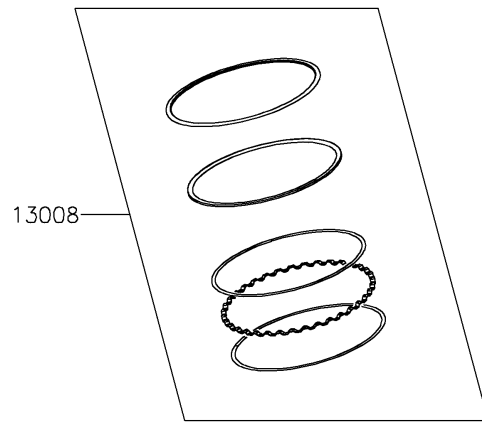

2019 Z900RS ABS PARTS DIAGRAM

Cylinder/Piston(s)

E1120

2019 Z900RS ABS PARTS LIST

Cylinder/Piston(s)

ITEM NAME	PART NUMBER	QUANTITY
CYLINDER-ENGINE (Ref # 11005)	11005-0686	1
GASKET,CYLINDER BASE (Ref # 11061)	11061-0402	1
PISTON-ENGINE (Ref # 13001)	13001-0788	4
PIN-PISTON (Ref # 13002)	13002-0004	4
RING-SET-PISTON (Ref # 13008)	13008-0571	4
WASHER,6.2X11X1 (Ref # 92022)	92022-304	1
RING-SNAP (Ref # 92033)	92033-1054	8
BOLT,6X10 (Ref # 92151)	92151-1344	1