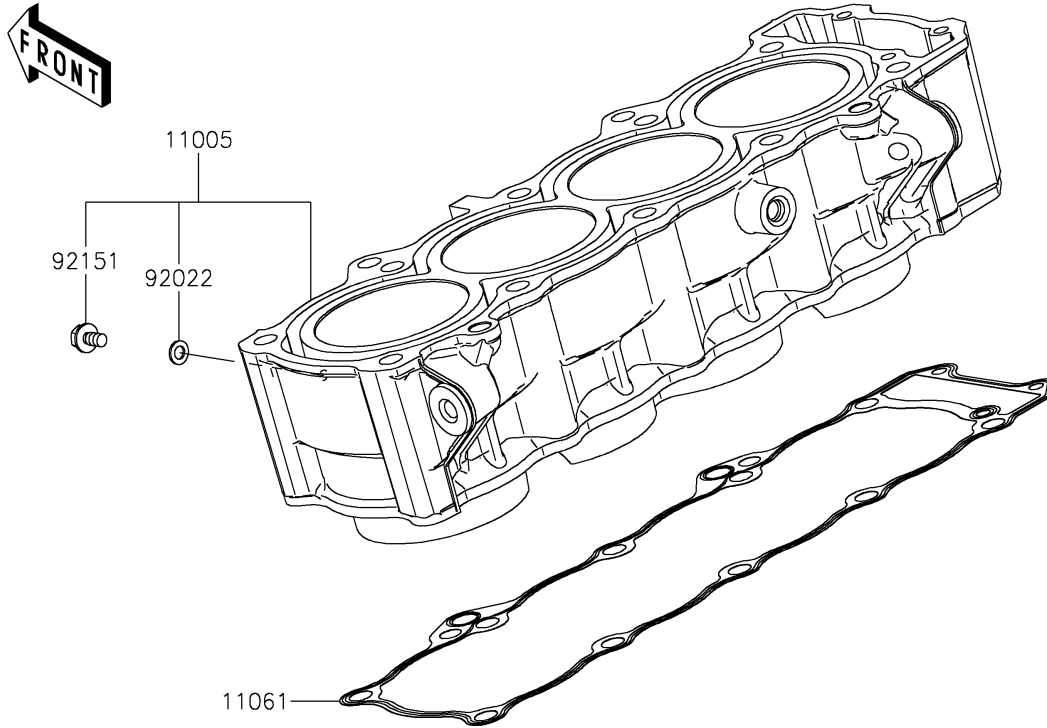

2019 Z900RS ABS PARTS DIAGRAM

Cylinder/Piston(s)

E1120

2019 Z900RS ABS PARTS LIST

Cylinder/Piston(s)

ITEM NAME	PART NUMBER	QUANTITY
CYLINDER-ENGINE (Ref # 11005)	11005-0686	1
GASKET,CYLINDER BASE (Ref # 11061)	11061-0402	1
PISTON-ENGINE (Ref # 13001)	13001-0788	4
PIN-PISTON (Ref # 13002)	13002-0004	4
RING-SET-PISTON (Ref # 13008)	13008-0571	4
WASHER,6.2X11X1 (Ref # 92022)	92022-304	1
RING-SNAP (Ref # 92033)	92033-1054	8
BOLT,6X10 (Ref # 92151)	92151-1344	1