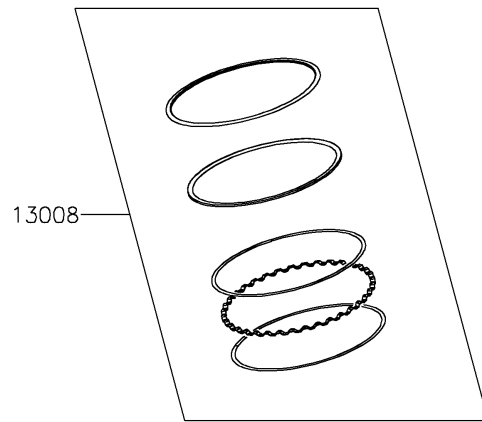

2020 Z900RS ABS PARTS DIAGRAM

Cylinder/Piston(s)

E1120

2020 Z900RS ABS PARTS LIST

Cylinder/Piston(s)

ITEM NAME	PART NUMBER	QUANTITY
CYLINDER-ENGINE (Ref # 11005)	11005-0686	1
GASKET,CYLINDER BASE (Ref # 11061)	11061-0402	1
PISTON-ENGINE (Ref # 13001)	13001-0788	4
PIN-PISTON (Ref # 13002)	13002-0004	4
RING-SET-PISTON (Ref # 13008)	13008-0571	4
WASHER,6.2X11X1 (Ref # 92022)	92022-304	1
RING-SNAP (Ref # 92033)	92033-1054	8
BOLT,6X10 (Ref # 92151)	92151-1344	1