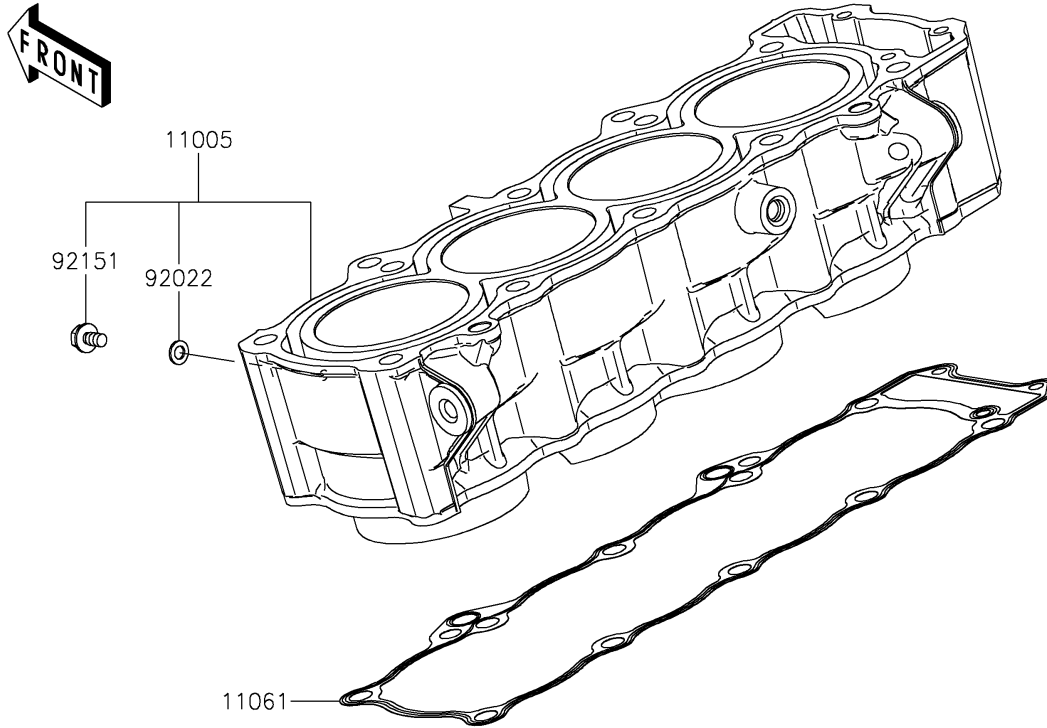

2020 Z900RS ABS PARTS DIAGRAM

Cylinder/Piston(s)

E1120

2020 Z900RS ABS PARTS LIST

Cylinder/Piston(s)

ITEM NAME	PART NUMBER	QUANTITY
CYLINDER-ENGINE (Ref # 11005)	11005-0686	1
GASKET,CYLINDER BASE (Ref # 11061)	11061-0402	1
PISTON-ENGINE (Ref # 13001)	13001-0788	4
PIN-PISTON (Ref # 13002)	13002-0004	4
RING-SET-PISTON (Ref # 13008)	13008-0571	4
WASHER,6.2X11X1 (Ref # 92022)	92022-304	1
RING-SNAP (Ref # 92033)	92033-1054	8
BOLT,6X10 (Ref # 92151)	92151-1344	1