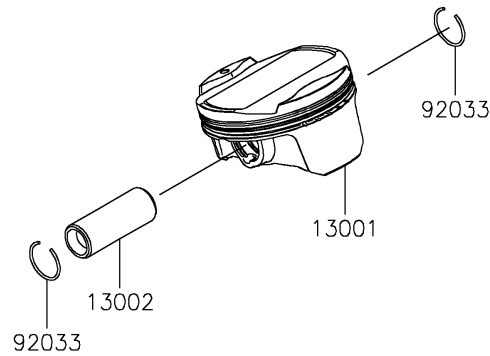

2020 Z900RS ABS PARTS DIAGRAM

Cylinder/Piston(s)

E1120

2020 Z900RS ABS PARTS LIST

Cylinder/Piston(s)

ITEM NAME	PART NUMBER	QUANTITY
CYLINDER-ENGINE (Ref # 11005)	11005-0686	1
GASKET,CYLINDER BASE (Ref # 11061)	11061-0402	1
PISTON-ENGINE (Ref # 13001)	13001-0788	4
PIN-PISTON (Ref # 13002)	13002-0004	4
RING-SET-PISTON (Ref # 13008)	13008-0571	4
WASHER,6.2X11X1 (Ref # 92022)	92022-304	1
RING-SNAP (Ref # 92033)	92033-1054	8
BOLT,6X10 (Ref # 92151)	92151-1344	1