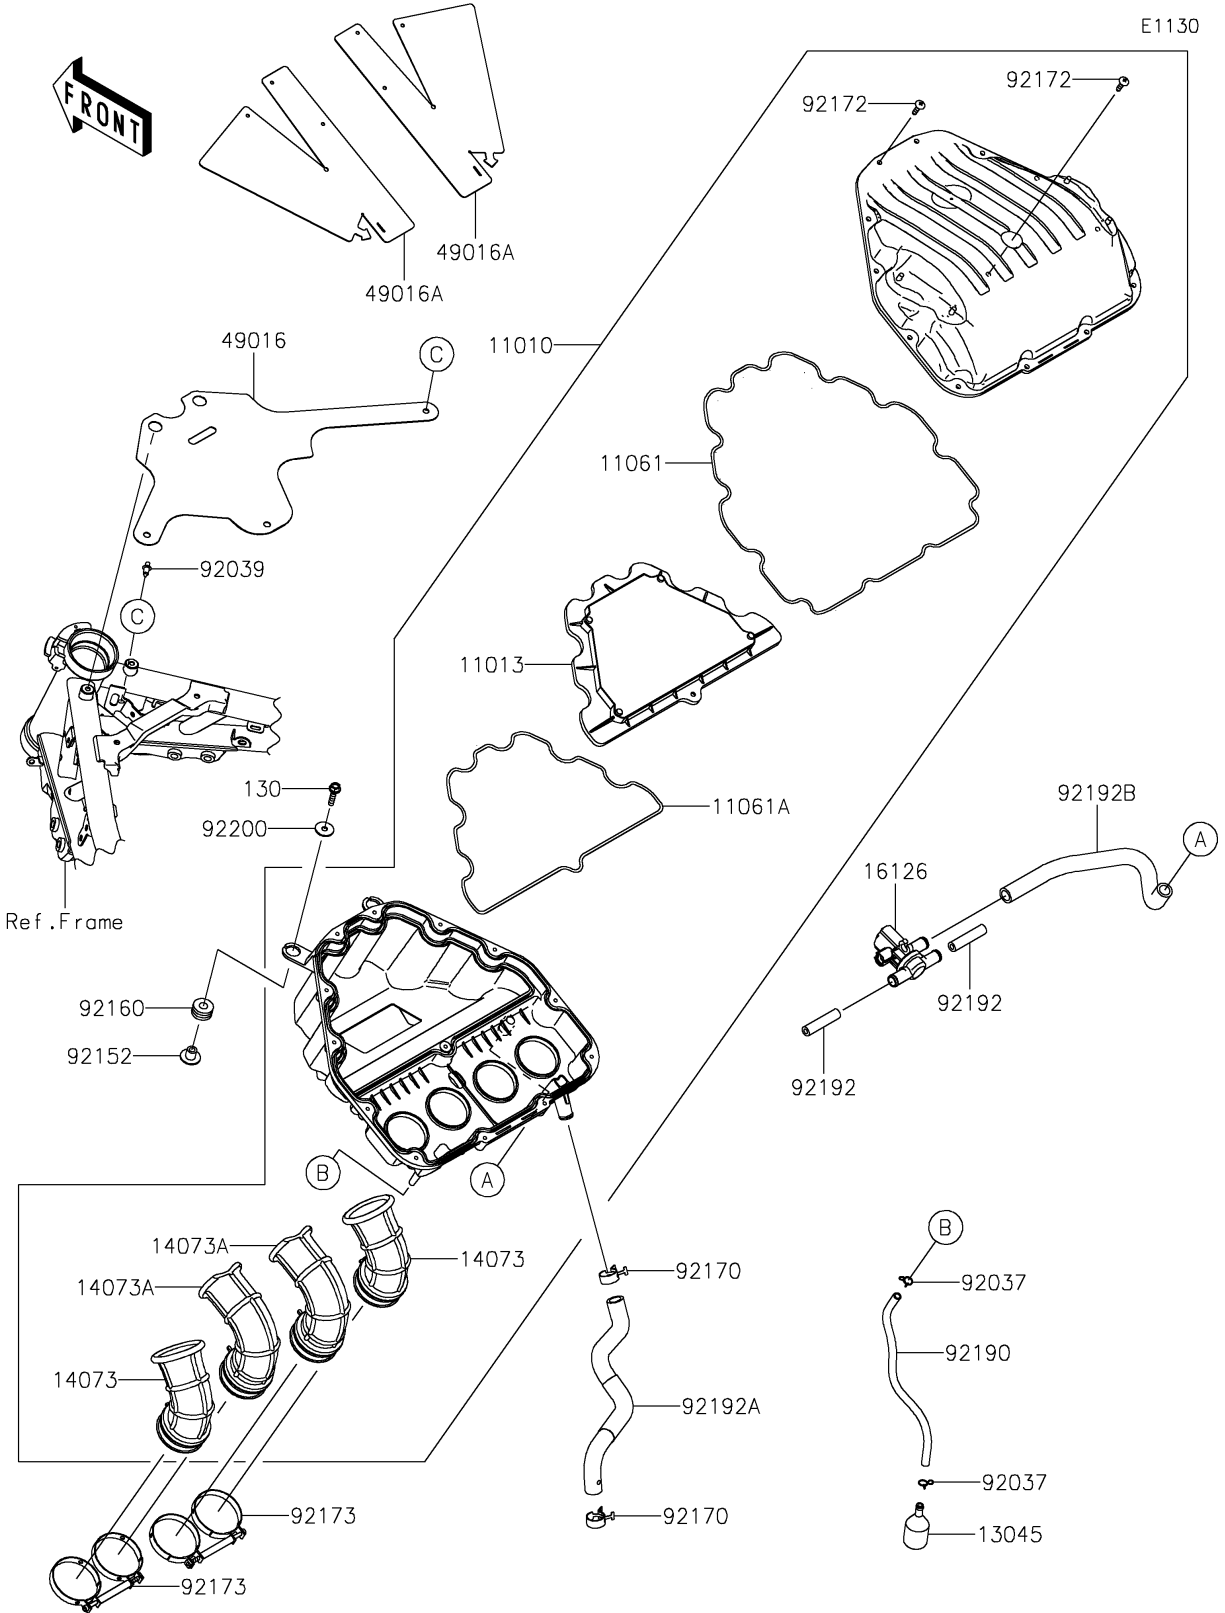

2020 Z900RS ABS PARTS DIAGRAM

Air Cleaner

2020 Z900RS ABS PARTS LIST

Air Cleaner

ITEM NAME	PART NUMBER	QUANTITY
FILTER-ASSY-AIR (Ref # 11010)	11010-0952	1
ELEMENT-AIR FILTER (Ref # 11013)	11013-0768	1
GASKET,CASE (Ref # 11061)	11061-1263	1
GASKET,ELEMENT (Ref # 11061A)	11061-1264	1
RECEIVER-OIL (Ref # 13045)	13045-1057	1
DUCT,#1,#4 (Ref # 14073)	14073-0941	2
DUCT,#2,#3 (Ref # 14073A)	14073-0942	2
VALVE,AIR SWITCHING (Ref # 16126)	16126-0745	1
COVER-SEAL,WATERPROOF (Ref # 49016)	49016-0652	1
COVER-SEAL (Ref # 49016A)	49016-0653	2
CLAMP (Ref # 92037)	92037-1712	2
RIVET (Ref # 92039)	92039-0023	1
COLLAR,6.5X10.5X13.1 (Ref # 92152)	92152-0547	2
DAMPER (Ref # 92160)	92160-1162	2
CLAMP (Ref # 92170)	92170-1060	2
SCREW,TAPPING,5X20 (Ref # 92172)	92172-0483	13
CLAMP (Ref # 92173)	92173-1784	2
TUBE,6X9X300 (Ref # 92190)	92190-1253	1
TUBE,HEAD-ASWV (Ref # 92192)	92192-0843	2
TUBE,BLOWBY (Ref # 92192A)	92192-1692	1
TUBE,ASWV-A/C (Ref # 92192B)	92192-1785	1
WASHER,6.5X22X1.6 (Ref # 92200)	92200-1087	2
BOLT-FLANGED,6X25 (Ref # 130)	130BA0625	2