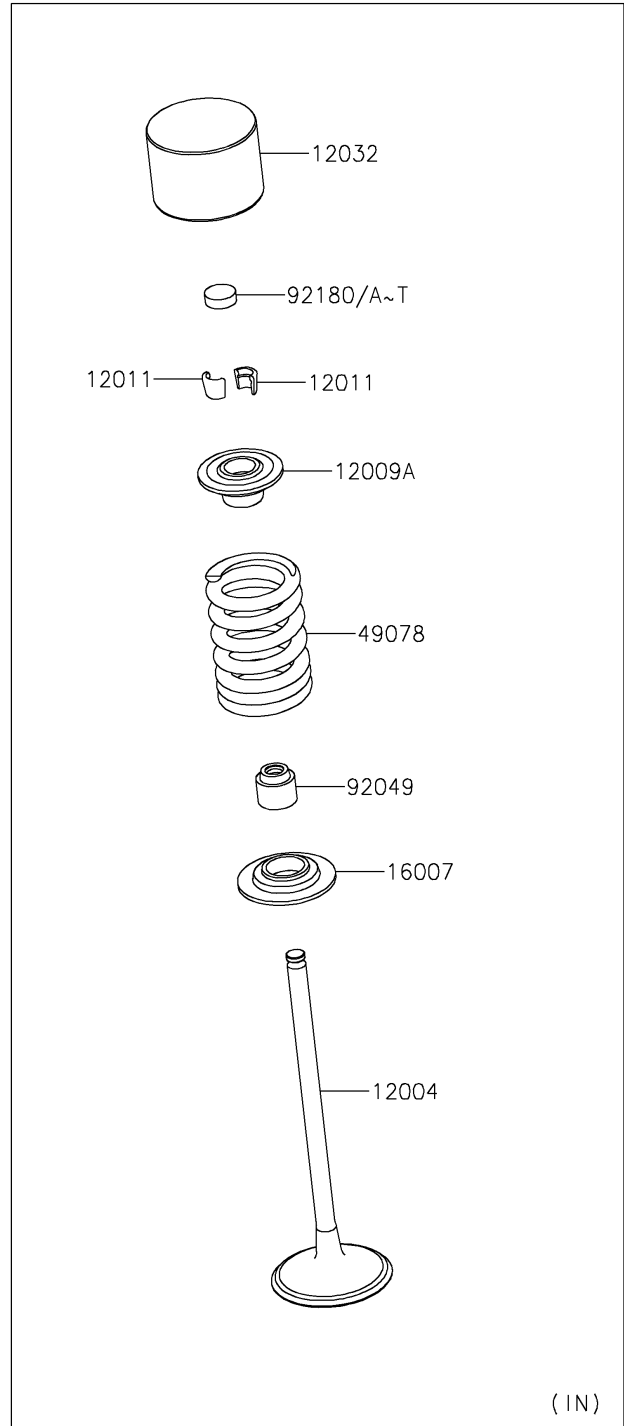

2019 Z900RS ABS PARTS DIAGRAM

Valve(s)

E1210

2019 Z900RS ABS PARTS LIST

Valve(s)

ITEM NAME	PART NUMBER	QUANTITY
-----------	-------------	----------