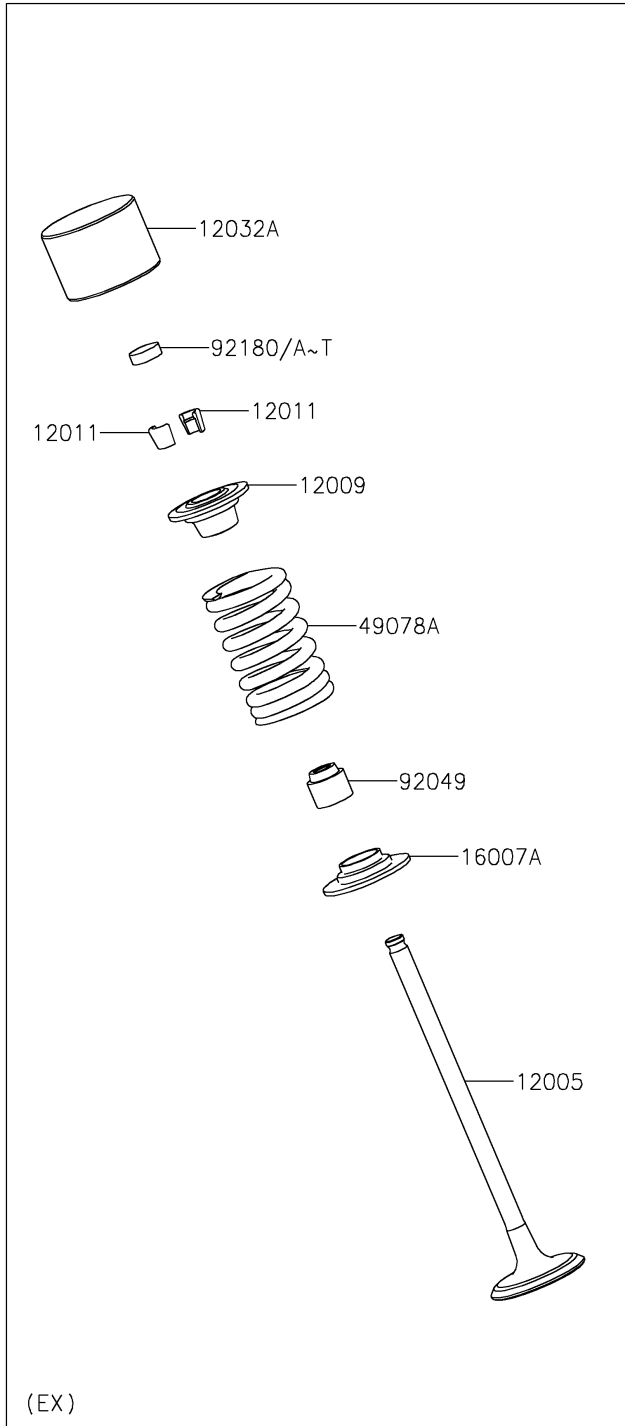

2019 Z900RS ABS PARTS DIAGRAM

Valve(s)

E1210

2019 Z900RS ABS PARTS LIST

Valve(s)

ITEM NAME	PART NUMBER	QUANTITY
-----------	-------------	----------