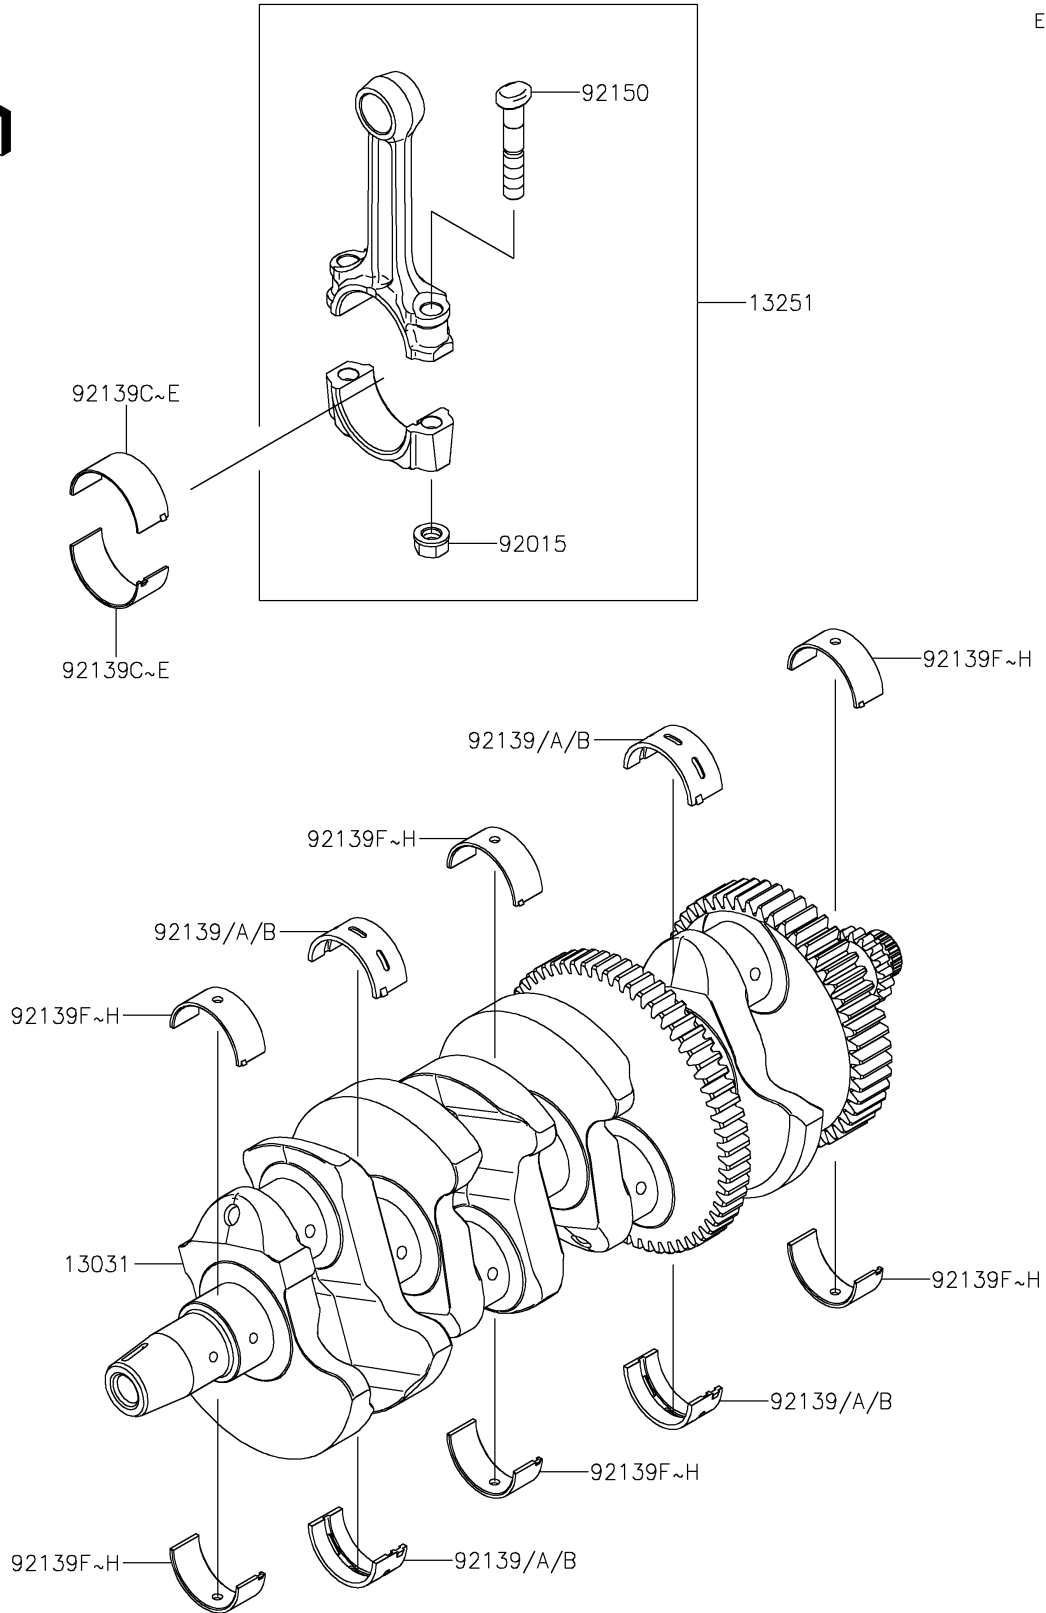

# 2020 Z900RS ABS PARTS DIAGRAM

Crankshaft

E1321

## 2020 Z900RS ABS PARTS LIST

### Crankshaft

ITEM NAME	PART NUMBER	QUANTITY
CRANKSHAFT-COMP (Ref # 13031)	13031-0710	1
ROD-ASSY-CONNECTING,II (Ref # 13251)	13251-0726-II	4
NUT,FLANGED,8MM (Ref # 92015)	92015-1311	8
BUSHING,CRANK #2&#4,BLUE (Ref # 92139)	92139-0032	AR
BUSHING,CRANK #2&#4,BLACK (Ref # 92139A)	92139-0033	4
BUSHING,CRANK #2&#4,BROWN (Ref # 92139B)	92139-0034	AR
BUSHING,CRANK PIN,BLUE (Ref # 92139C)	92139-0122	AR
BUSHING,CRANK PIN,BLACK (Ref # 92139D)	92139-0123	8
BUSHING,CRANK PIN,BROWN (Ref # 92139E)	92139-0124	AR
BUSHING,CRANK,#1&#3&#5,BLUE (Ref # 92139F)	92139-0217	AR
BUSHING,CRANK,#1&#3&#5,BLACK (Ref # 92139G)	92139-0218	6
BUSHING,CRANK,#1&#3&#5,BROWN (Ref # 92139H)	92139-0219	AR
BOLT,CONNECTING ROD,8MM (Ref # 92150)	92150-1216	8