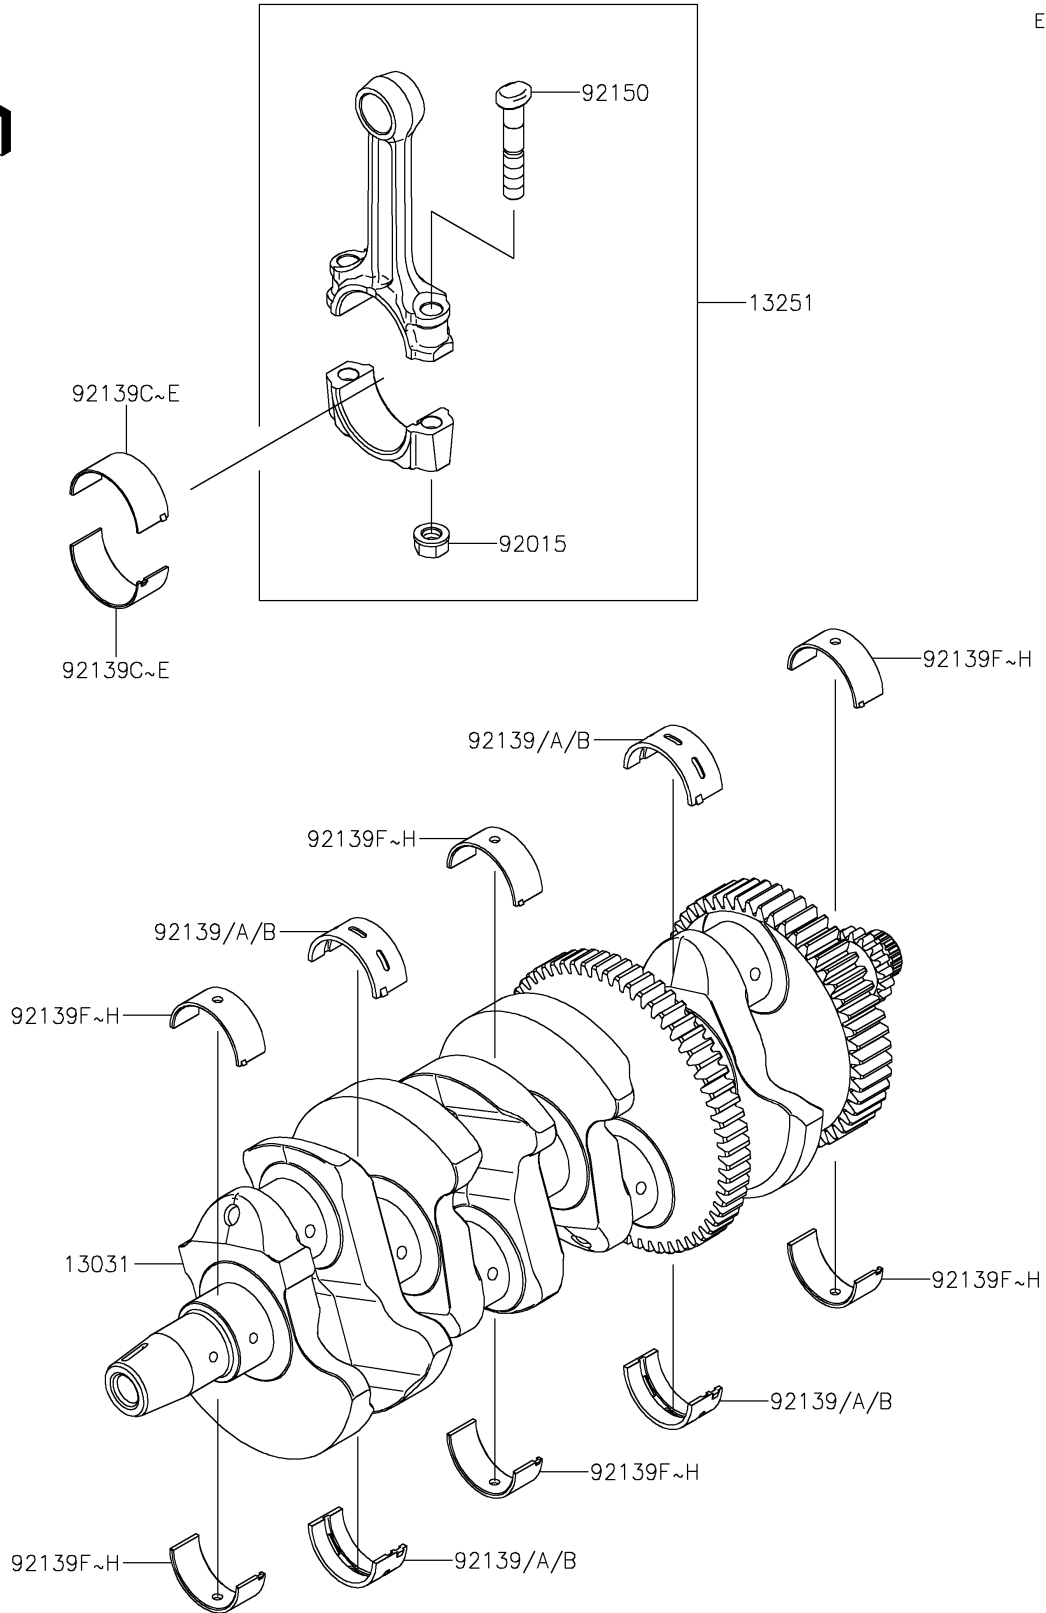

2020 Z900RS ABS PARTS DIAGRAM

Crankshaft

E1321

2020 Z900RS ABS PARTS LIST

Crankshaft

ITEM NAME	PART NUMBER	QUANTITY
CRANKSHAFT-COMP (Ref # 13031)	13031-0710	1
ROD-ASSY-CONNECTING,II (Ref # 13251)	13251-0726-II	4
NUT,FLANGED,8MM (Ref # 92015)	92015-1311	8
BUSHING,CRANK #2,BLUE (Ref # 92139)	92139-0032	AR
BUSHING,CRANK #2,BLACK (Ref # 92139A)	92139-0033	4
BUSHING,CRANK #2,BROWN (Ref # 92139B)	92139-0034	AR
BUSHING,CRANK PIN,BLUE (Ref # 92139C)	92139-0122	AR
BUSHING,CRANK PIN,BLACK (Ref # 92139D)	92139-0123	8
BUSHING,CRANK PIN,BROWN (Ref # 92139E)	92139-0124	AR
BUSHING,CRANK,#1,BLUE (Ref # 92139F)	92139-0217	AR
BUSHING,CRANK,#1,BLACK (Ref # 92139G)	92139-0218	6
BUSHING,CRANK,#1,BROWN (Ref # 92139H)	92139-0219	AR
BOLT,CONNECTING ROD,8MM (Ref # 92150)	92150-1216	8