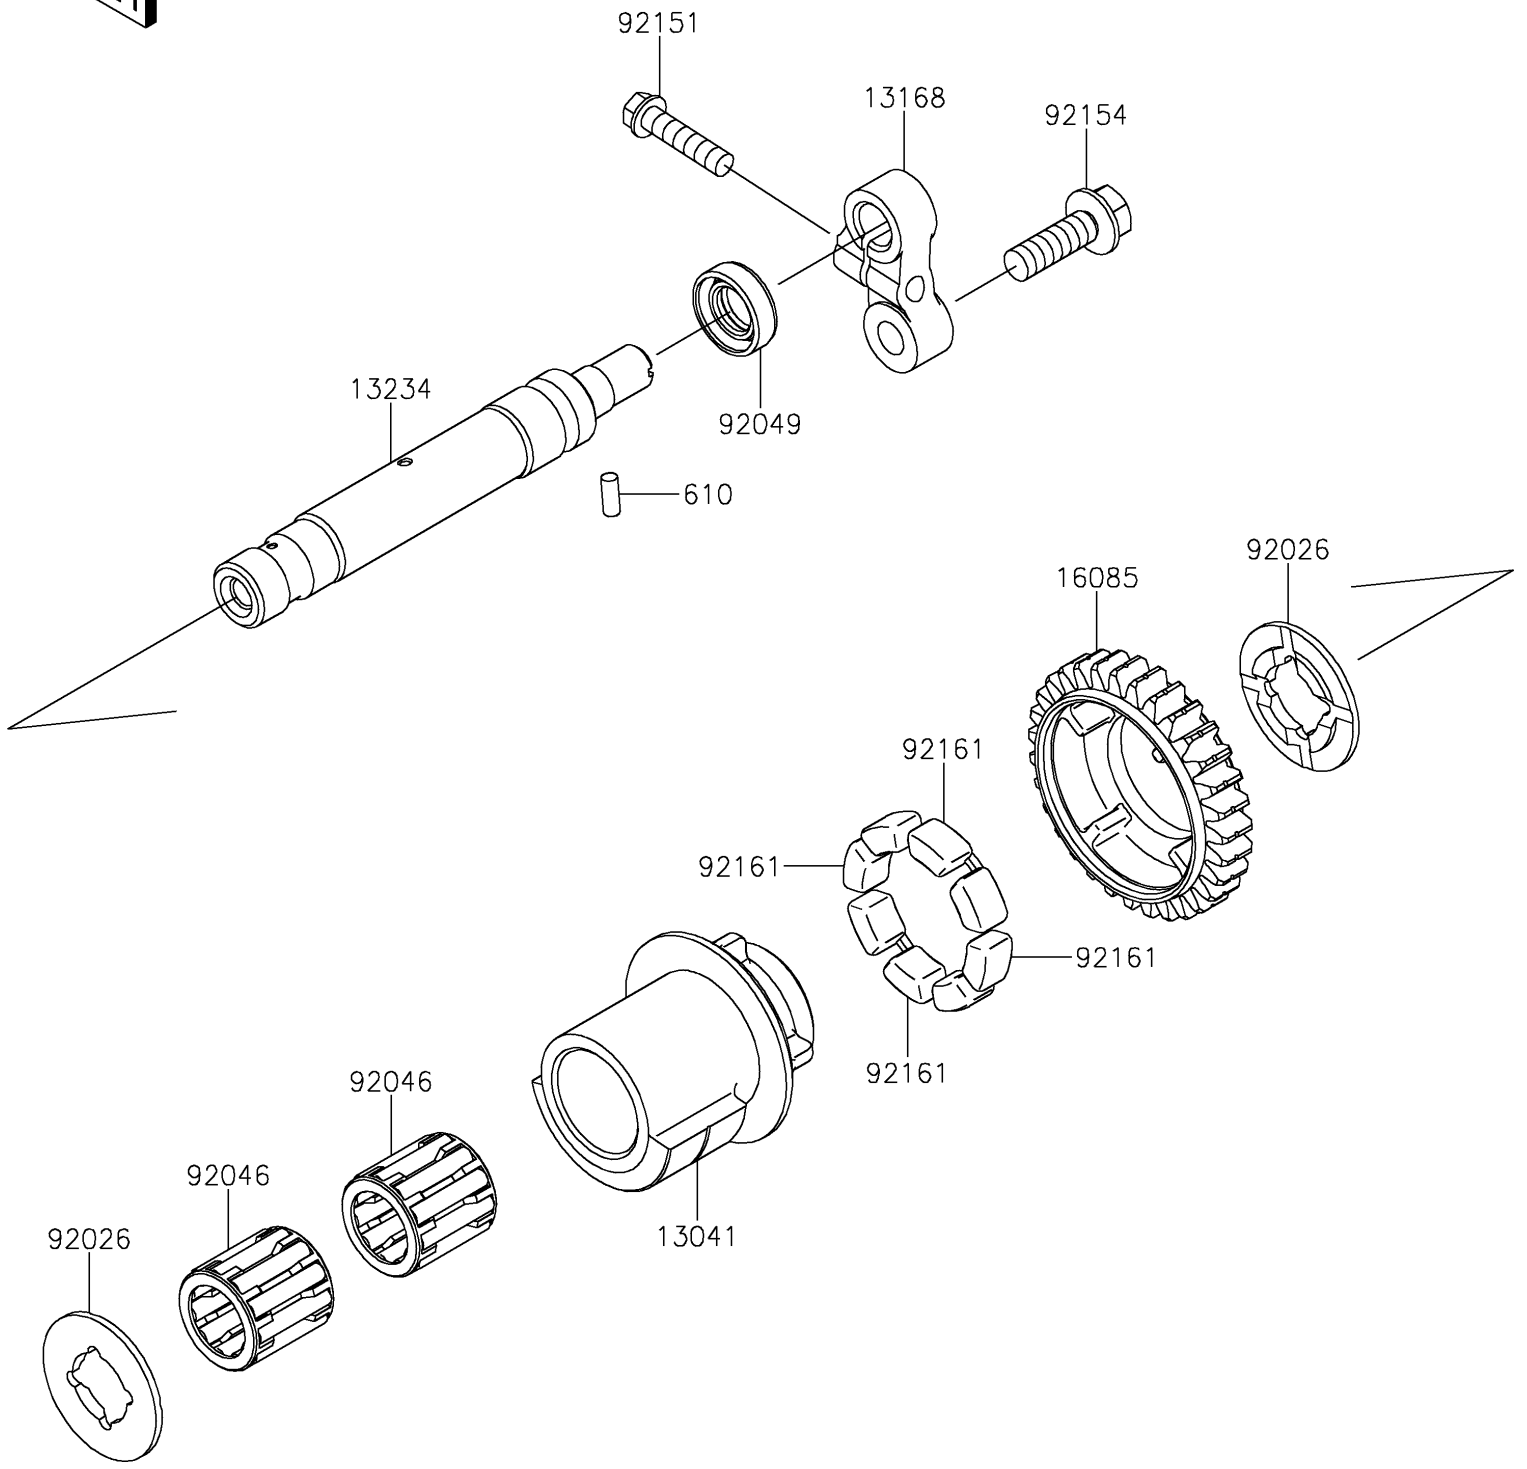

# 2019 Z900RS ABS PARTS DIAGRAM

Balancer

E1323

## 2019 Z900RS ABS PARTS LIST

### Balancer

ITEM NAME	PART NUMBER	QUANTITY
BALANCER (Ref # 13041)	13041-0559	1
LEVER (Ref # 13168)	13168-0115	1
SHAFT-COMP (Ref # 13234)	13234-0038	1
GEAR,BALANCER,31T (Ref # 16085)	16085-0134	1
SPACER (Ref # 92026)	92026-0082	2
BEARING-NEEDLE (Ref # 92046)	92046-1266	2
SEAL-OIL,TC 12X22X7 (Ref # 92049)	92049-2204	1
BOLT,FLANGED-SMALL,6X25 (Ref # 92151)	92151-1930	1
BOLT,FLANGED,8X25 (Ref # 92154)	92154-0413	1
DAMPER (Ref # 92161)	92161-1055	4
ROLLER,4X10 (Ref # 610)	610A0410	1