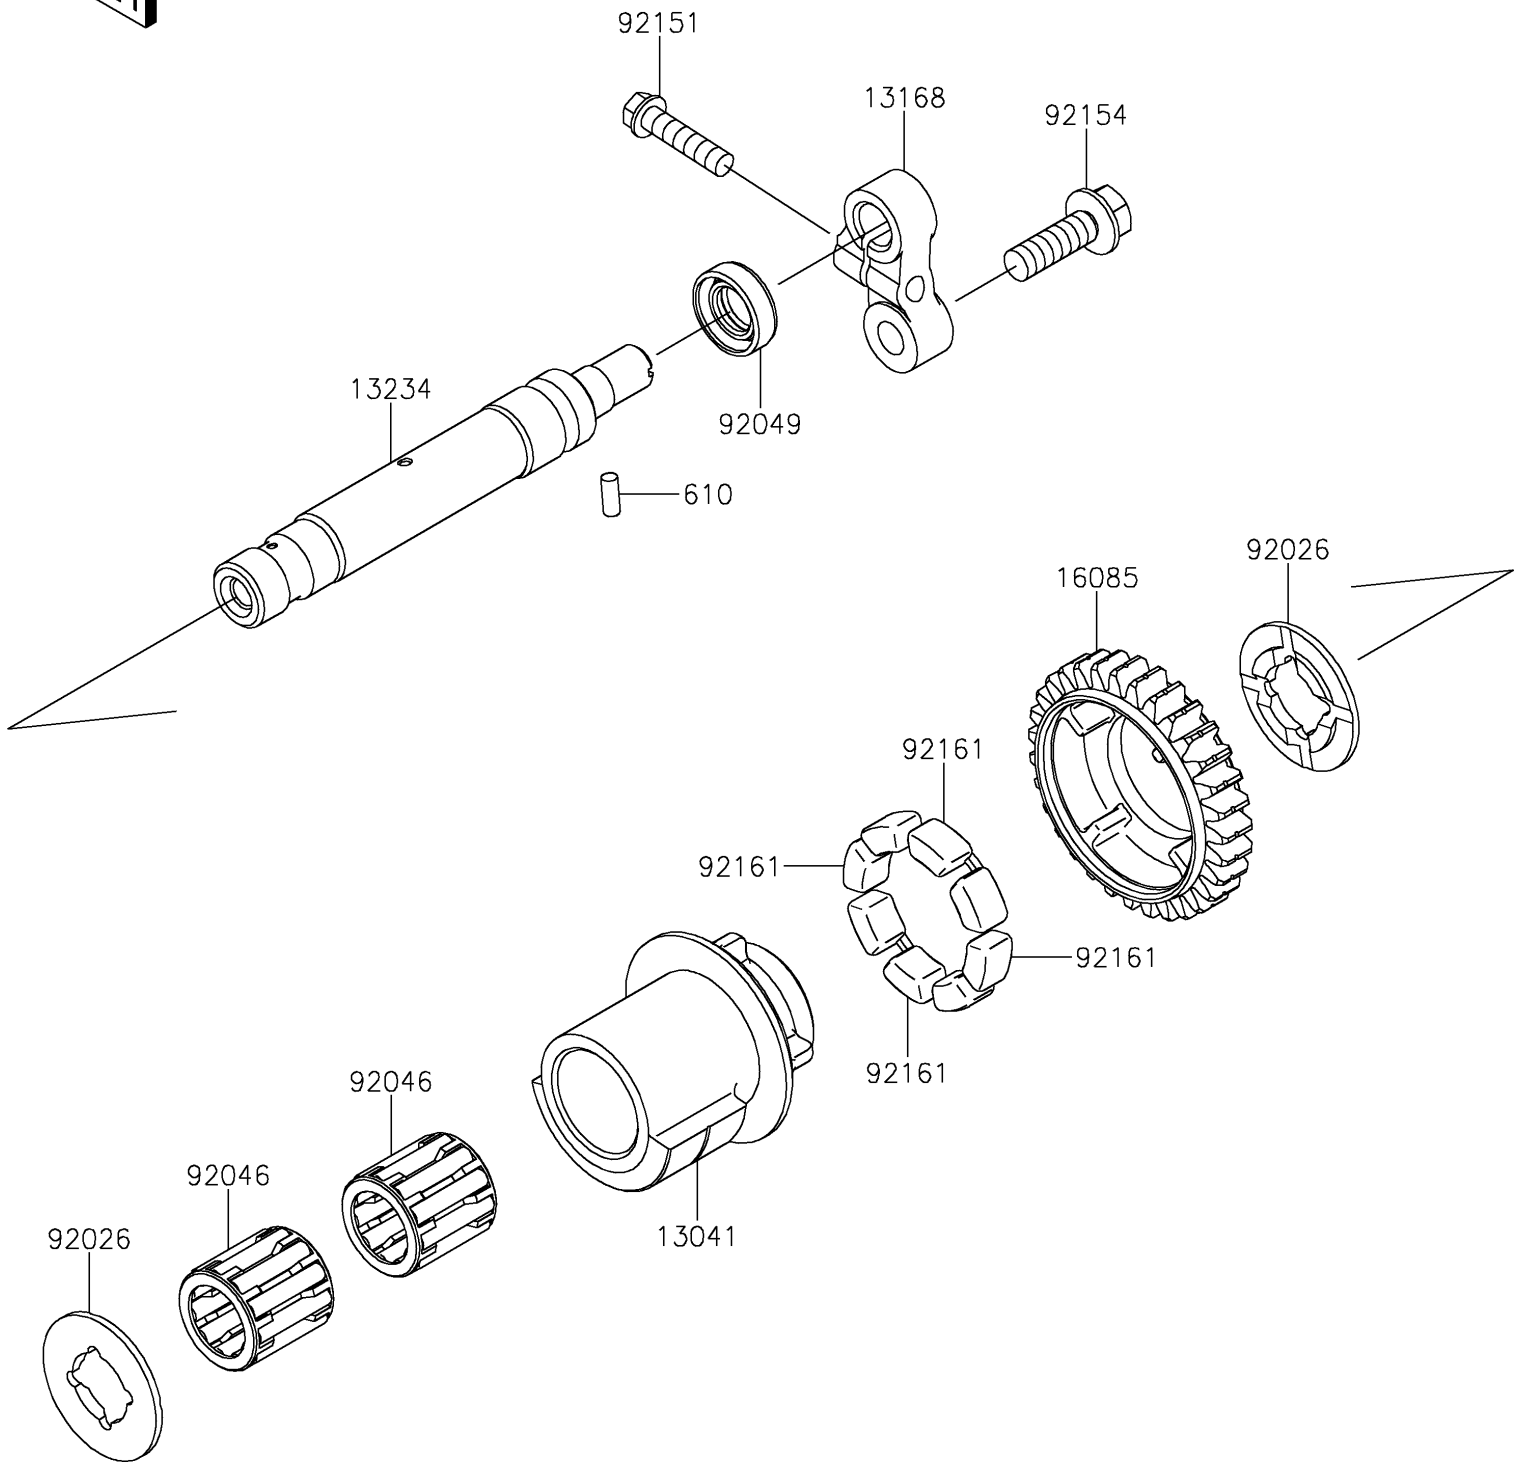

2019 Z900RS ABS PARTS DIAGRAM

Balancer

E1323

2019 Z900RS ABS PARTS LIST

Balancer

ITEM NAME	PART NUMBER	QUANTITY
BALANCER (Ref # 13041)	13041-0559	1
LEVER (Ref # 13168)	13168-0115	1
SHAFT-COMP (Ref # 13234)	13234-0038	1
GEAR,BALANCER,31T (Ref # 16085)	16085-0134	1
SPACER (Ref # 92026)	92026-0082	2
BEARING-NEEDLE (Ref # 92046)	92046-1266	2
SEAL-OIL,TC 12X22X7 (Ref # 92049)	92049-2204	1
BOLT,FLANGED-SMALL,6X25 (Ref # 92151)	92151-1930	1
BOLT,FLANGED,8X25 (Ref # 92154)	92154-0413	1
DAMPER (Ref # 92161)	92161-1055	4
ROLLER,4X10 (Ref # 610)	610A0410	1