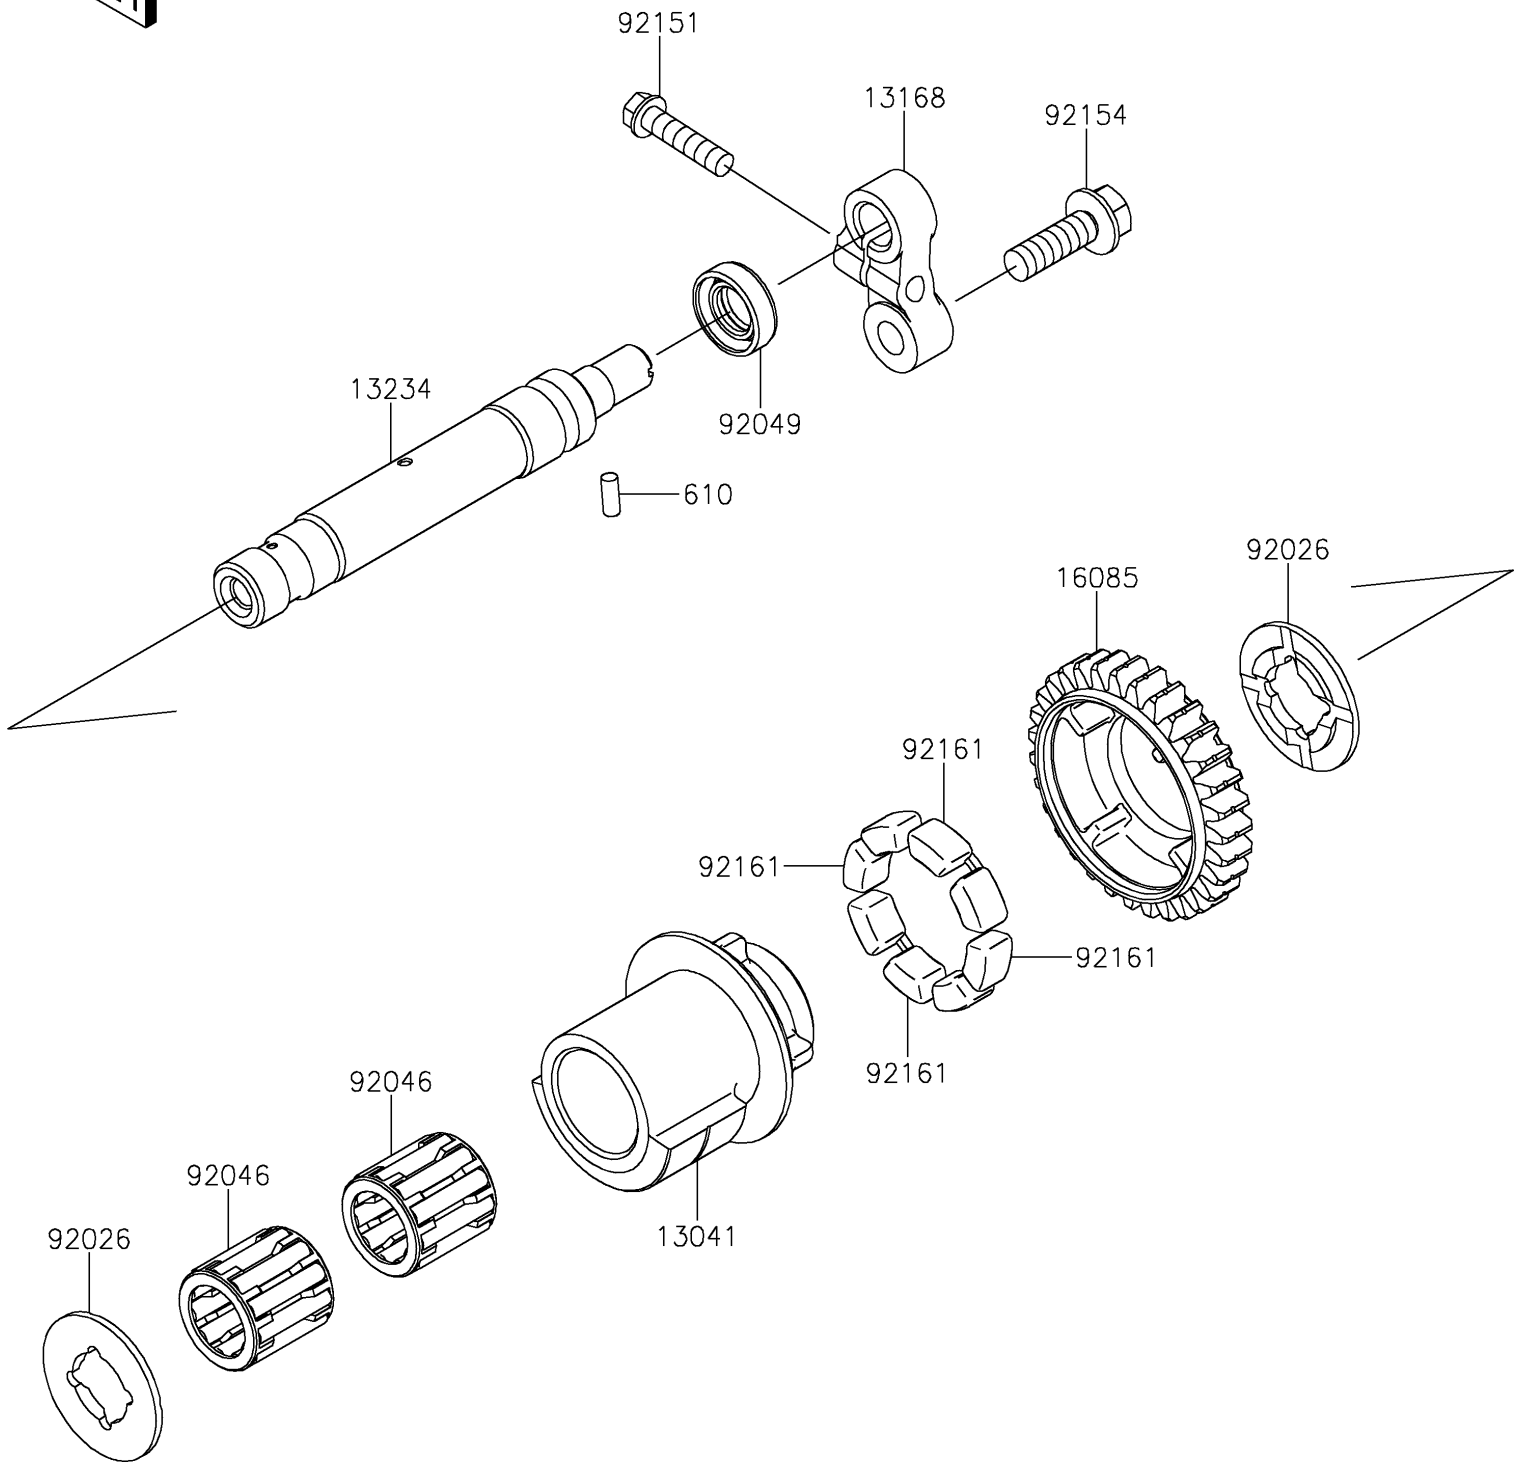

# 2020 Z900RS ABS PARTS DIAGRAM

Balancer

E1323

## 2020 Z900RS ABS PARTS LIST

### Balancer

ITEM NAME	PART NUMBER	QUANTITY
BALANCER (Ref # 13041)	13041-0559	1
LEVER (Ref # 13168)	13168-0115	1
SHAFT-COMP (Ref # 13234)	13234-0038	1
GEAR,BALANCER,31T (Ref # 16085)	16085-0134	1
SPACER (Ref # 92026)	92026-0082	2
BEARING-NEEDLE (Ref # 92046)	92046-1266	2
SEAL-OIL,TC 12X22X7 (Ref # 92049)	92049-2204	1
BOLT,FLANGED-SMALL,6X25 (Ref # 92151)	92151-1930	1
BOLT,FLANGED,8X25 (Ref # 92154)	92154-0413	1
DAMPER (Ref # 92161)	92161-1055	4
ROLLER,4X10 (Ref # 610)	610A0410	1