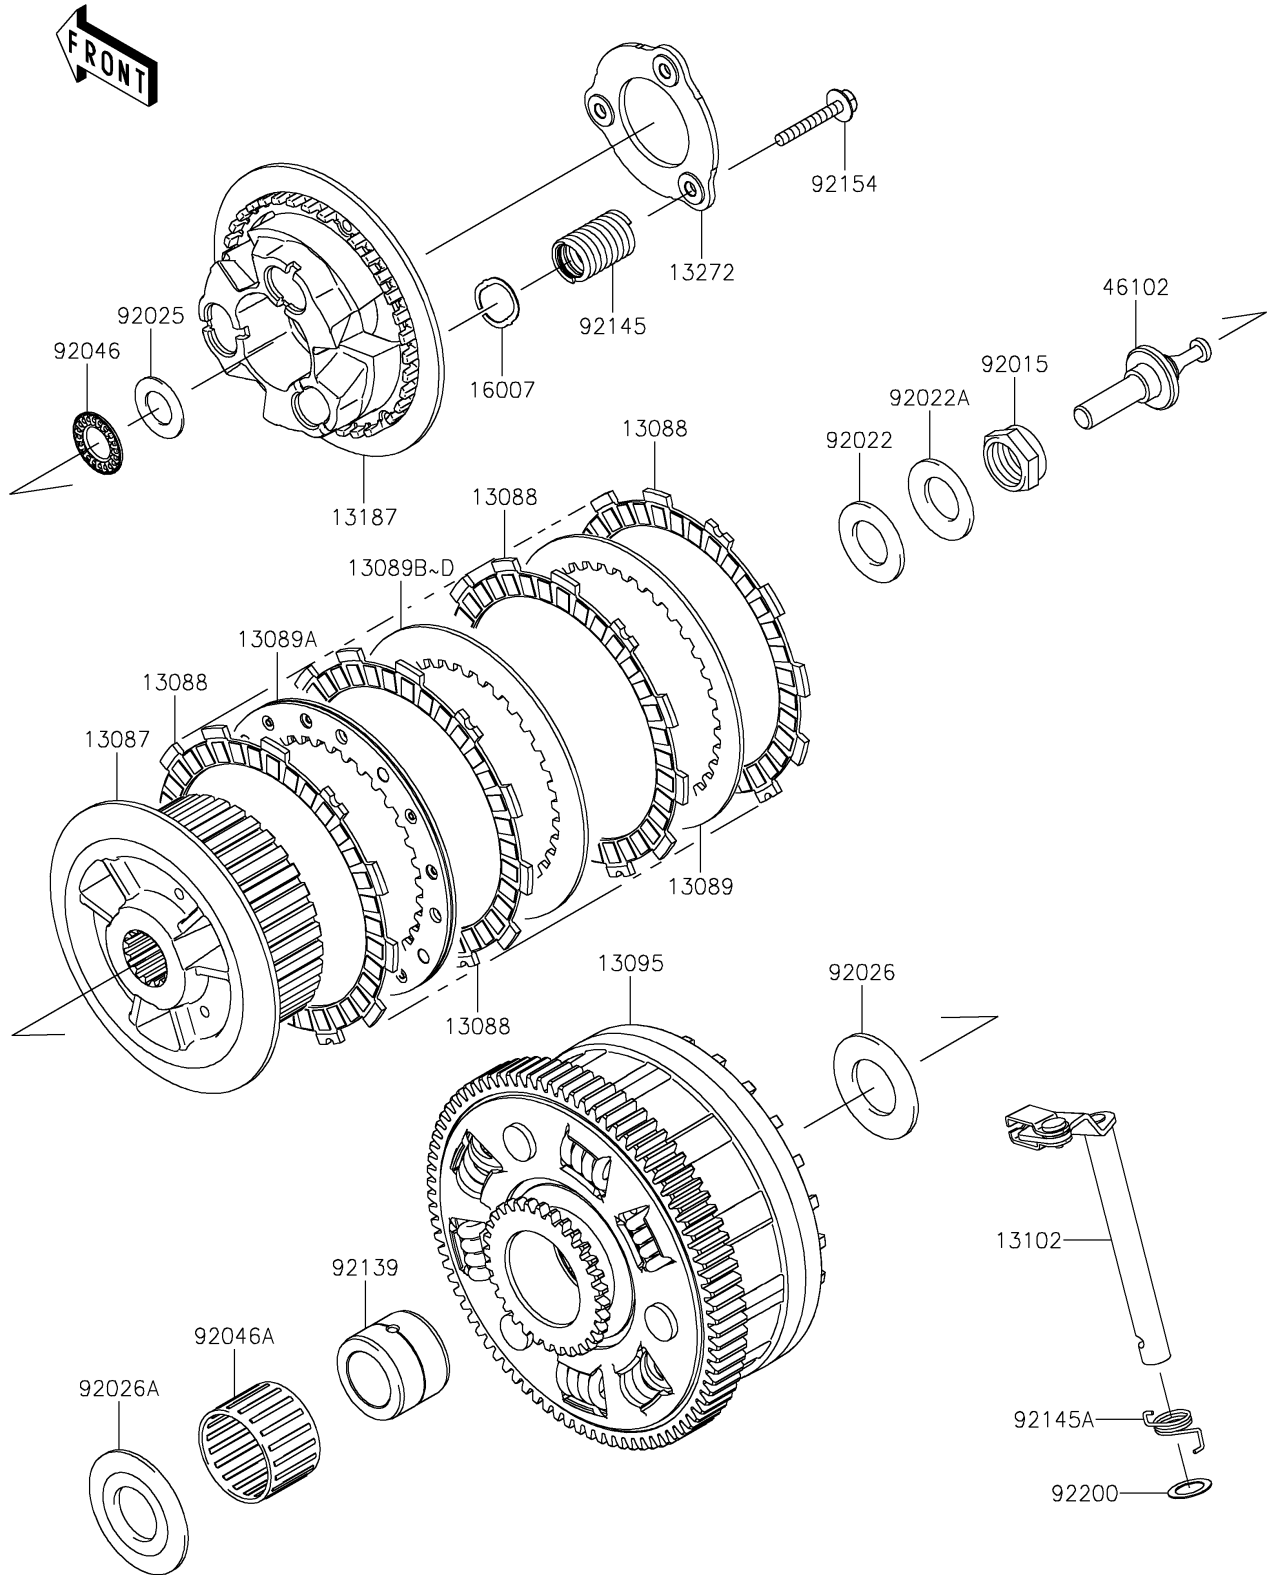

2019 Z900RS ABS PARTS DIAGRAM

Clutch

E1350

2019 Z900RS ABS PARTS LIST

Clutch

ITEM NAME	PART NUMBER	QUANTITY
HUB-CLUTCH (Ref # 13087)	13087-0583	1
PLATE-FRICTION (Ref # 13088)	13088-0568	9
PLATE-CLUTCH,T=2.3 (Ref # 13089)	13089-0023	1
PLATE-CLUTCH,SPG COMP (Ref # 13089A)	13089-0024	1
PLATE-CLUTCH,T=2.0 (Ref # 13089B)	13089-1073	AR
PLATE-CLUTCH,T=2.3 (Ref # 13089C)	13089-1084	6
PLATE-CLUTCH,T=2.6 (Ref # 13089D)	13089-1115	AR
HOUSING-COMP-CLUTCH (Ref # 13095)	13095-0572	1
RELEASE-COMP-CLUTCH (Ref # 13102)	13102-0075	1
PLATE-CLUTCH OPERATING (Ref # 13187)	13187-0031	1
PLATE (Ref # 13272)	13272-1413	1
SEAT-SPRING (Ref # 16007)	16007-0711	3
ROD (Ref # 46102)	46102-0621	1
NUT,20MM (Ref # 92015)	92015-1555	1
WASHER,20.3X36X2.3 (Ref # 92022)	92022-1116	1
WASHER,20.3X36X3.7 (Ref # 92022A)	92022-1868	1
SHIM,15.3X27.5X1.20 (Ref # 92025)	92025-1137	1
SPACER,25.5X47X2.5 (Ref # 92026)	92026-022	1
SPACER (Ref # 92026A)	92026-1497	1
BEARING-NEEDLE,AXK1102 (Ref # 92046)	92046-1052	1
BEARING-NEEDLE,K38X43X28.8X (Ref # 92046A)	92046-1263	1
BUSHING,25X38X29.05 (Ref # 92139)	92139-0067	1
SPRING (Ref # 92145)	92145-1745	3
SPRING,RELEASE-COMP (Ref # 92145A)	92145-1769	1
BOLT,FLANGED,6X35 (Ref # 92154)	92154-1116	3
WASHER,12X18.5X0.5 (Ref # 92200)	92200-1487	1