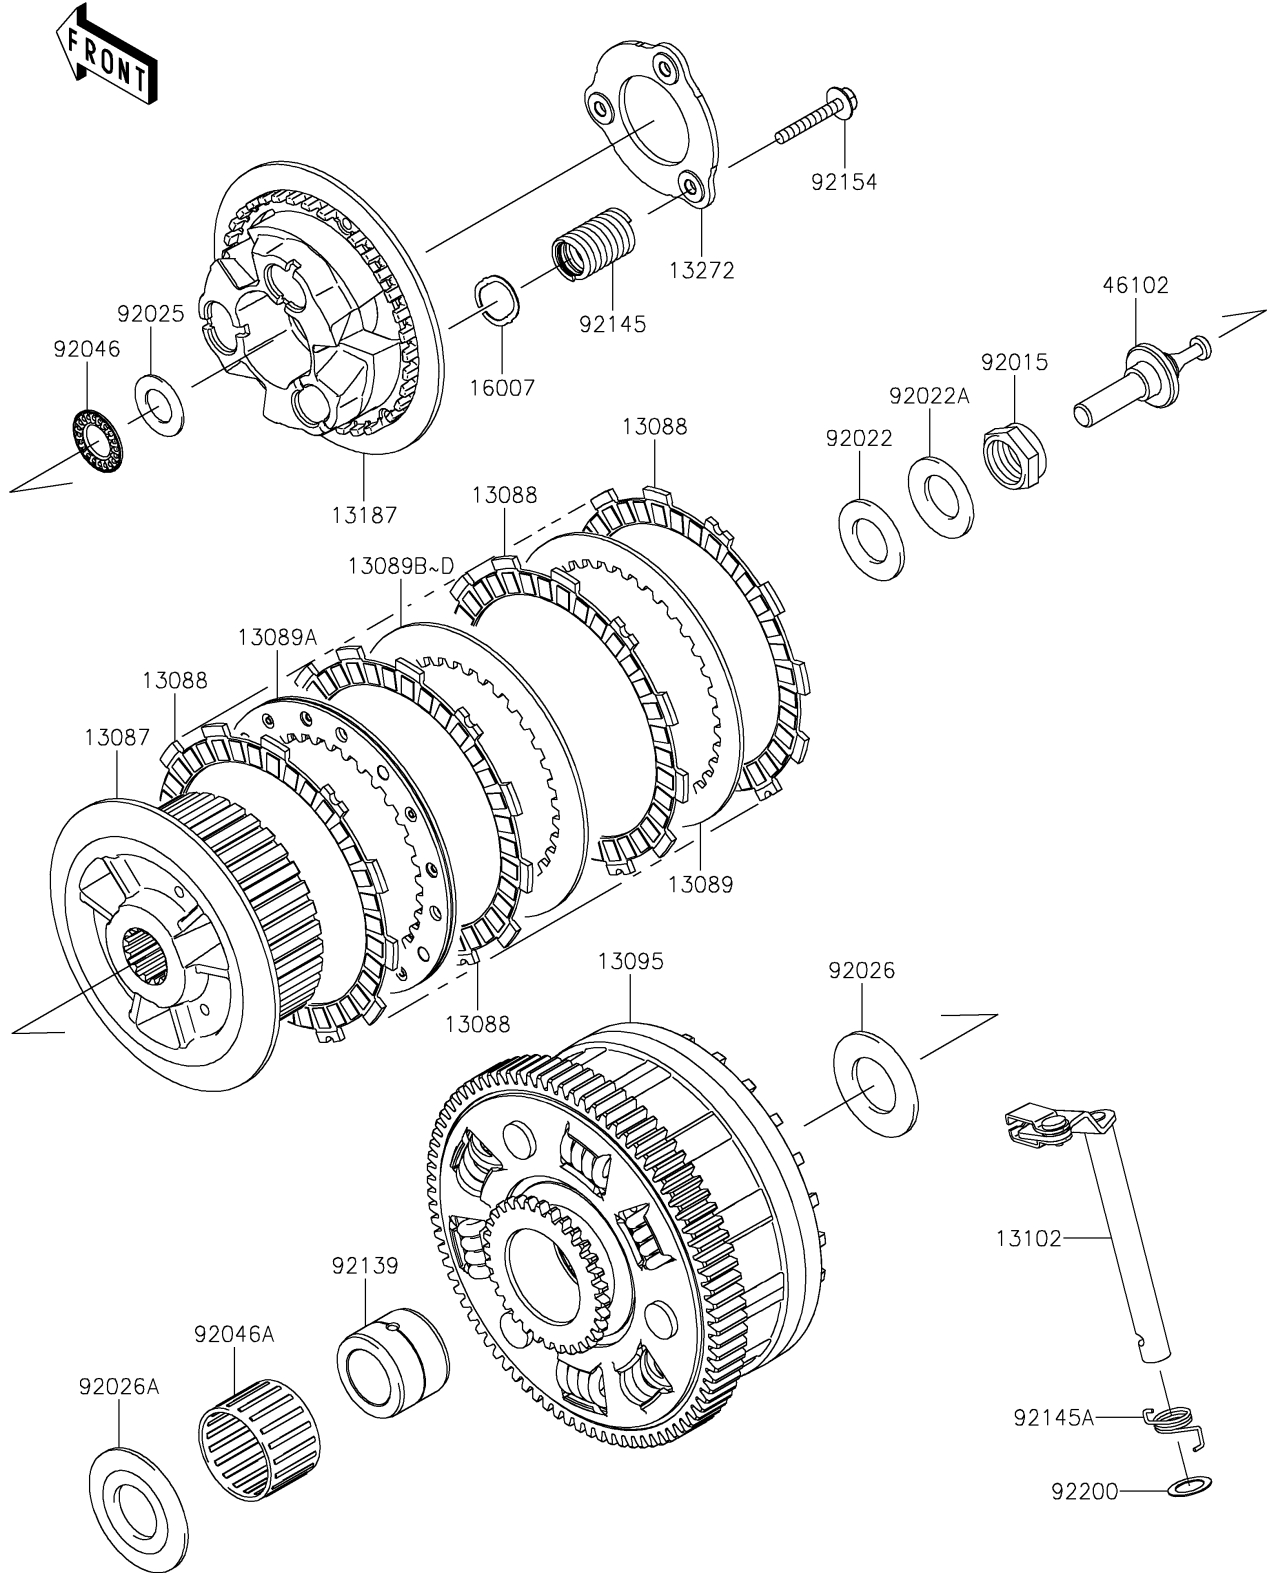

2020 Z900RS ABS PARTS DIAGRAM

Clutch

E1350

2020 Z900RS ABS PARTS LIST

Clutch

ITEM NAME	PART NUMBER	QUANTITY
HUB-CLUTCH (Ref # 13087)	13087-0583	1
PLATE-FRICTION (Ref # 13088)	13088-0568	9
PLATE-CLUTCH,T=2.3 (Ref # 13089)	13089-0023	1
PLATE-CLUTCH,SPG COMP (Ref # 13089A)	13089-0024	1
PLATE-CLUTCH,T=2.0 (Ref # 13089B)	13089-1073	AR
PLATE-CLUTCH,T=2.3 (Ref # 13089C)	13089-1084	6
PLATE-CLUTCH,T=2.6 (Ref # 13089D)	13089-1115	AR
HOUSING-COMP-CLUTCH (Ref # 13095)	13095-0572	1
RELEASE-COMP-CLUTCH (Ref # 13102)	13102-0075	1
PLATE-CLUTCH OPERATING (Ref # 13187)	13187-0031	1
PLATE (Ref # 13272)	13272-1413	1
SEAT-SPRING (Ref # 16007)	16007-0711	3
ROD (Ref # 46102)	46102-0621	1
NUT,20MM (Ref # 92015)	92015-1555	1
WASHER,20.3X36X2.3 (Ref # 92022)	92022-1116	1
WASHER,20.3X36X3.7 (Ref # 92022A)	92022-1868	1
SHIM,15.3X27.5X1.20 (Ref # 92025)	92025-1137	1
SPACER,25.5X47X2.5 (Ref # 92026)	92026-022	1
SPACER (Ref # 92026A)	92026-1497	1
BEARING-NEEDLE,AXK1102 (Ref # 92046)	92046-1052	1
BEARING-NEEDLE,K38X43X28.8X (Ref # 92046A)	92046-1263	1
BUSHING,25X38X29.05 (Ref # 92139)	92139-0067	1
SPRING (Ref # 92145)	92145-1745	3
SPRING,RELEASE-COMP (Ref # 92145A)	92145-1769	1
BOLT,FLANGED,6X35 (Ref # 92154)	92154-1116	3
WASHER,12X18.5X0.5 (Ref # 92200)	92200-1487	1