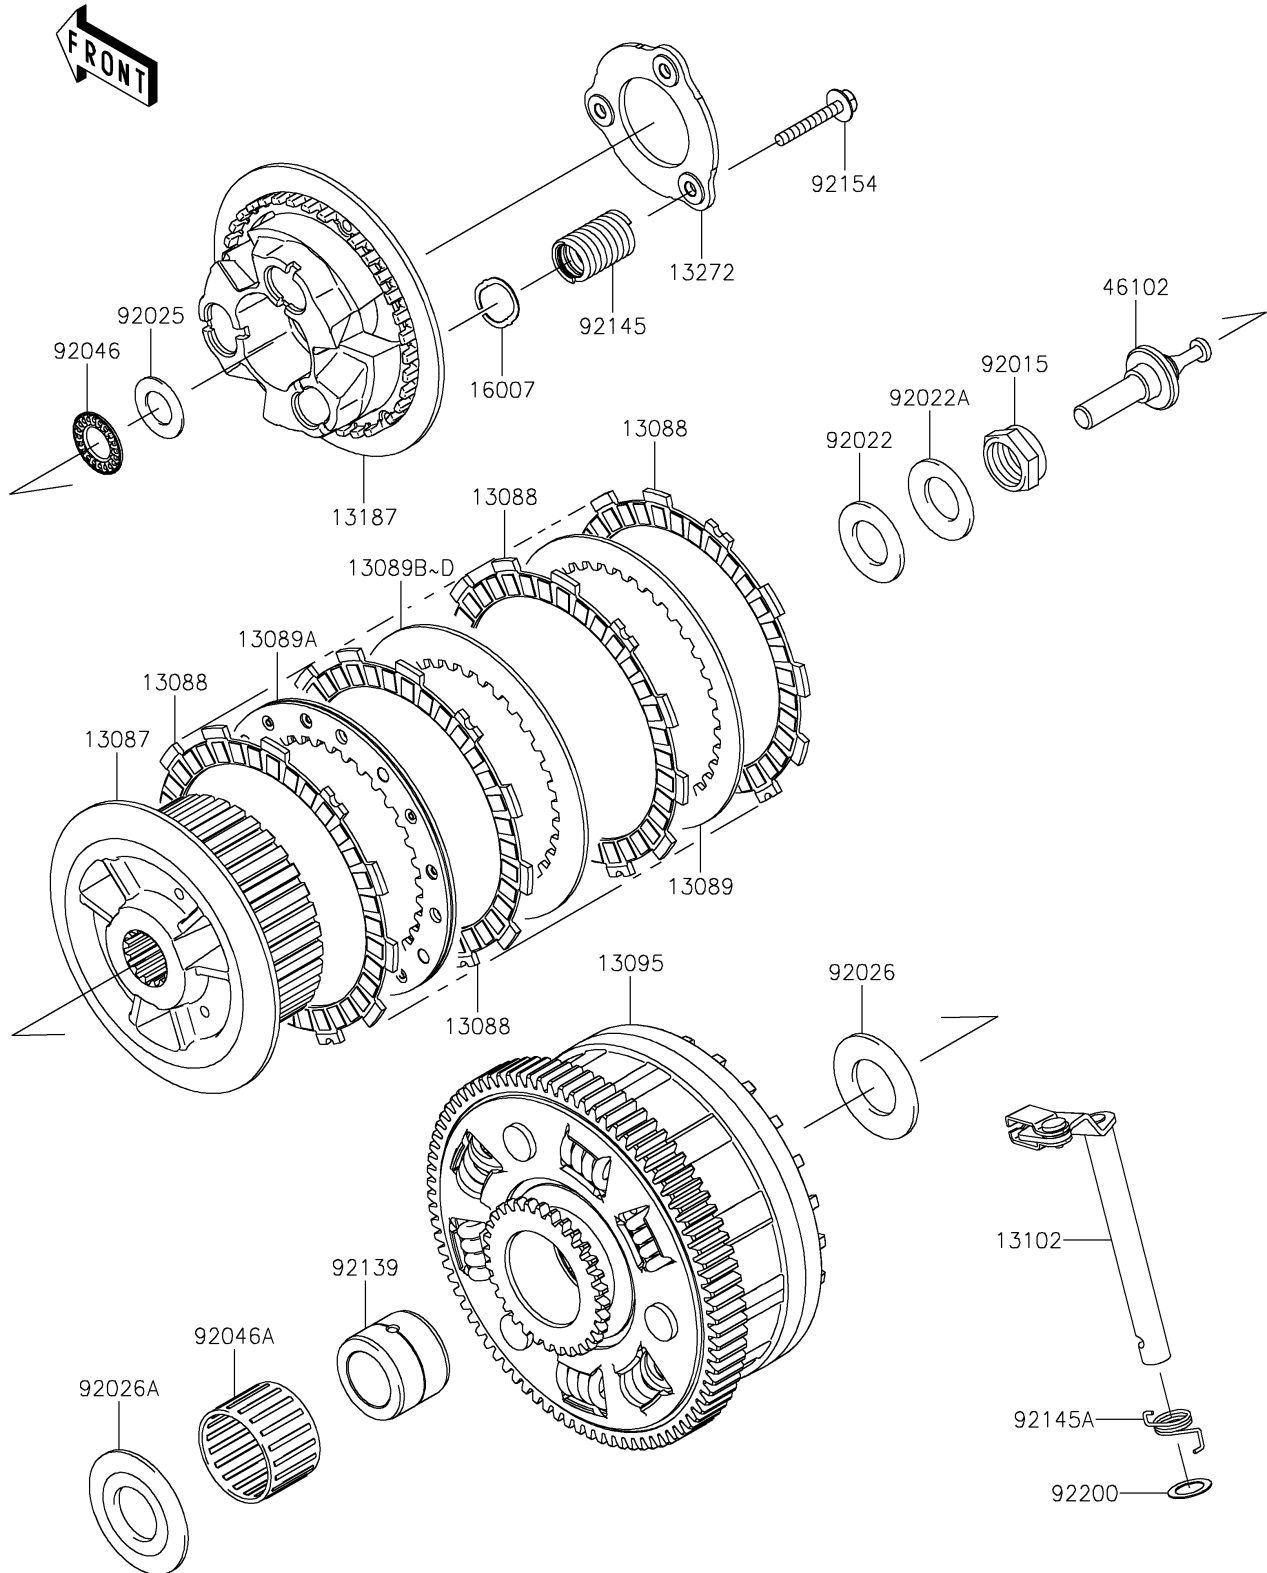

2020 Z900RS ABS PARTS DIAGRAM

Clutch

E1350

2020 Z900RS ABS PARTS LIST

Clutch

| ITEM NAME | PART NUMBER | QUANTITY |
|--------------------------------------------|-------------|----------|
| HUB-CLUTCH (Ref # 13087) | 13087-0583 | 1 |
| PLATE-FRICTION (Ref # 13088) | 13088-0568 | 9 |
| PLATE-CLUTCH,T=2.3 (Ref # 13089) | 13089-0023 | 1 |
| PLATE-CLUTCH,SPG COMP (Ref # 13089A) | 13089-0024 | 1 |
| PLATE-CLUTCH,T=2.0 (Ref # 13089B) | 13089-1073 | AR |
| PLATE-CLUTCH,T=2.3 (Ref # 13089C) | 13089-1084 | 6 |
| PLATE-CLUTCH,T=2.6 (Ref # 13089D) | 13089-1115 | AR |
| HOUSING-COMP-CLUTCH (Ref # 13095) | 13095-0572 | 1 |
| RELEASE-COMP-CLUTCH (Ref # 13102) | 13102-0075 | 1 |
| PLATE-CLUTCH OPERATING (Ref # 13187) | 13187-0031 | 1 |
| PLATE (Ref # 13272) | 13272-1413 | 1 |
| SEAT-SPRING (Ref # 16007) | 16007-0711 | 3 |
| ROD (Ref # 46102) | 46102-0621 | 1 |
| NUT,20MM (Ref # 92015) | 92015-1555 | 1 |
| WASHER,20.3X36X2.3 (Ref # 92022) | 92022-1116 | 1 |
| WASHER,20.3X36X3.7 (Ref # 92022A) | 92022-1868 | 1 |
| SHIM,15.3X27.5X1.20 (Ref # 92025) | 92025-1137 | 1 |
| SPACER,25.5X47X2.5 (Ref # 92026) | 92026-022 | 1 |
| SPACER (Ref # 92026A) | 92026-1497 | 1 |
| BEARING-NEEDLE,AXK1102 (Ref # 92046) | 92046-1052 | 1 |
| BEARING-NEEDLE,K38X43X28.8X (Ref # 92046A) | 92046-1263 | 1 |
| BUSHING,25X38X29.05 (Ref # 92139) | 92139-0067 | 1 |
| SPRING (Ref # 92145) | 92145-1745 | 3 |
| SPRING,RELEASE-COMP (Ref # 92145A) | 92145-1769 | 1 |
| BOLT,FLANGED,6X35 (Ref # 92154) | 92154-1116 | 3 |
| WASHER,12X18.5X0.5 (Ref # 92200) | 92200-1487 | 1 |