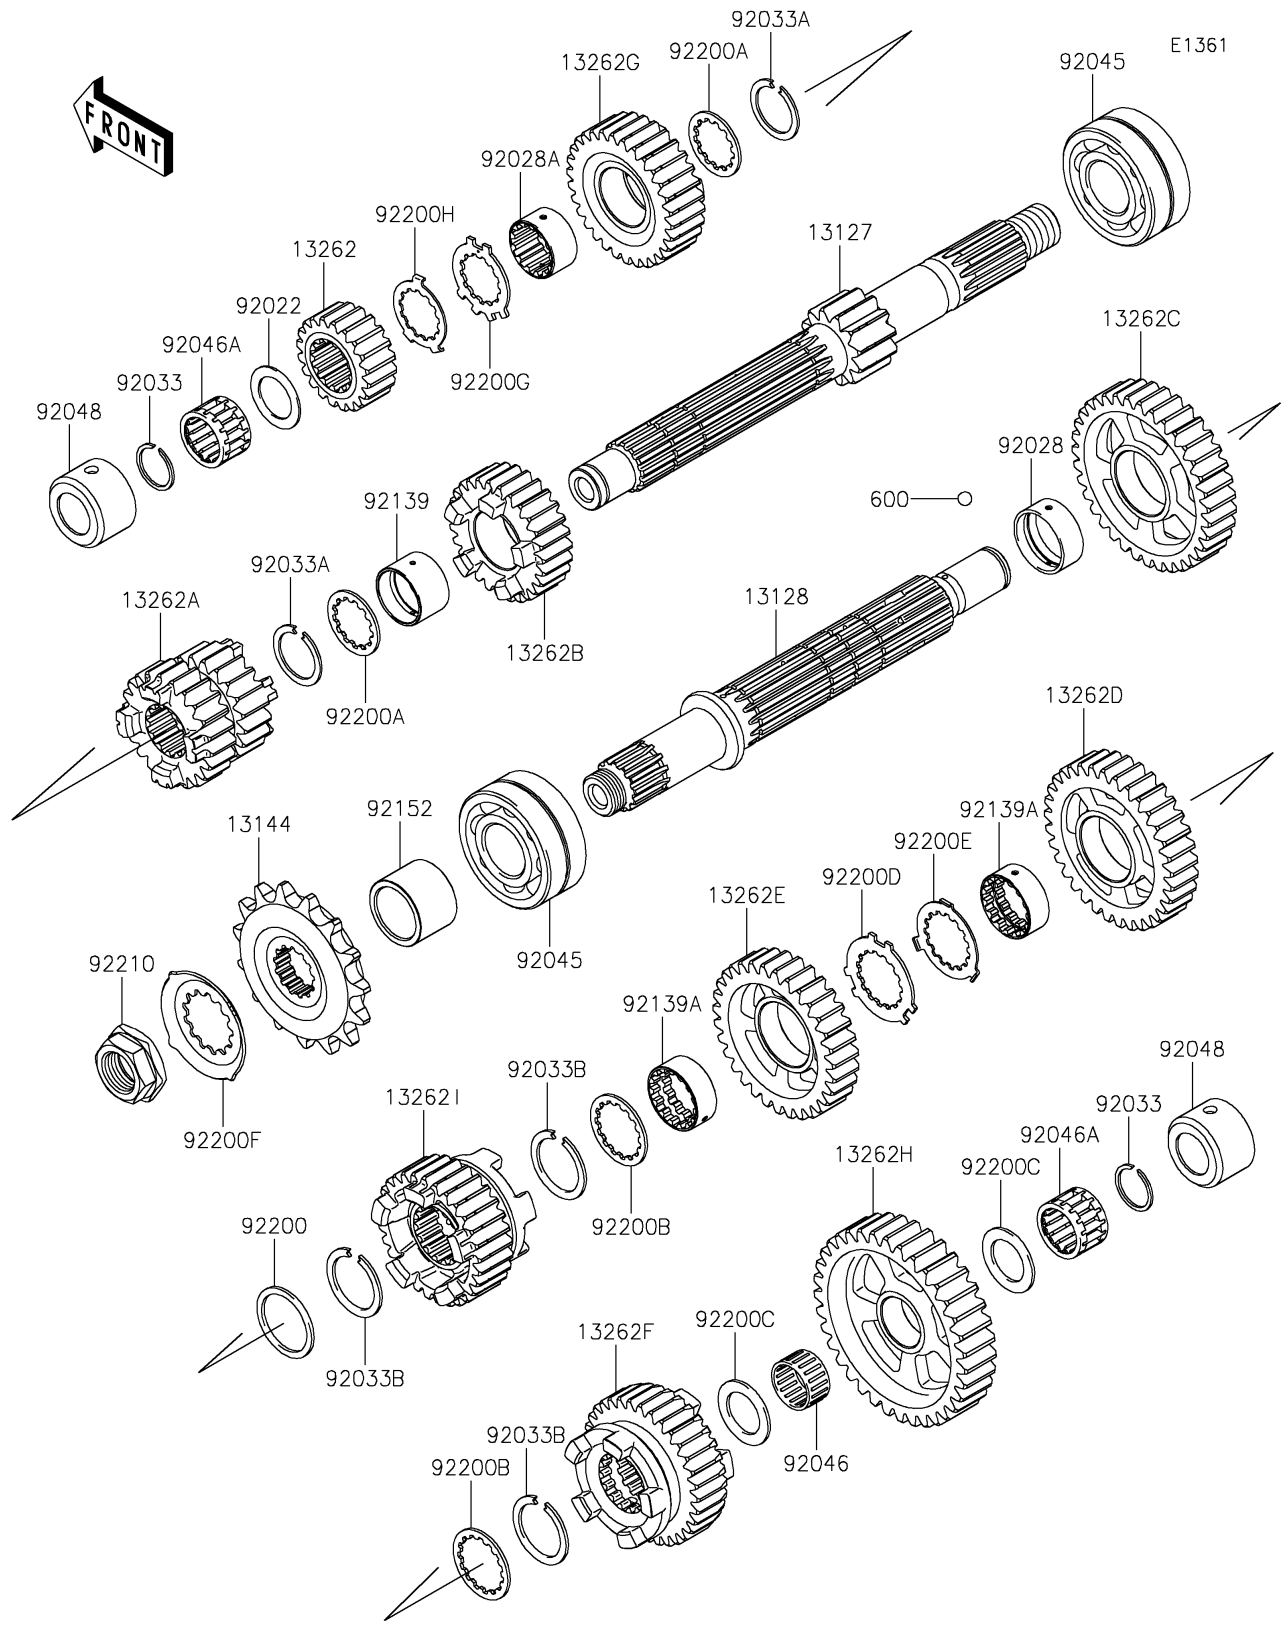

2019 Z900RS ABS PARTS DIAGRAM

Transmission

2019 Z900RS ABS PARTS LIST

Transmission

ITEM NAME	PART NUMBER	QUANTITY
-----------	-------------	----------