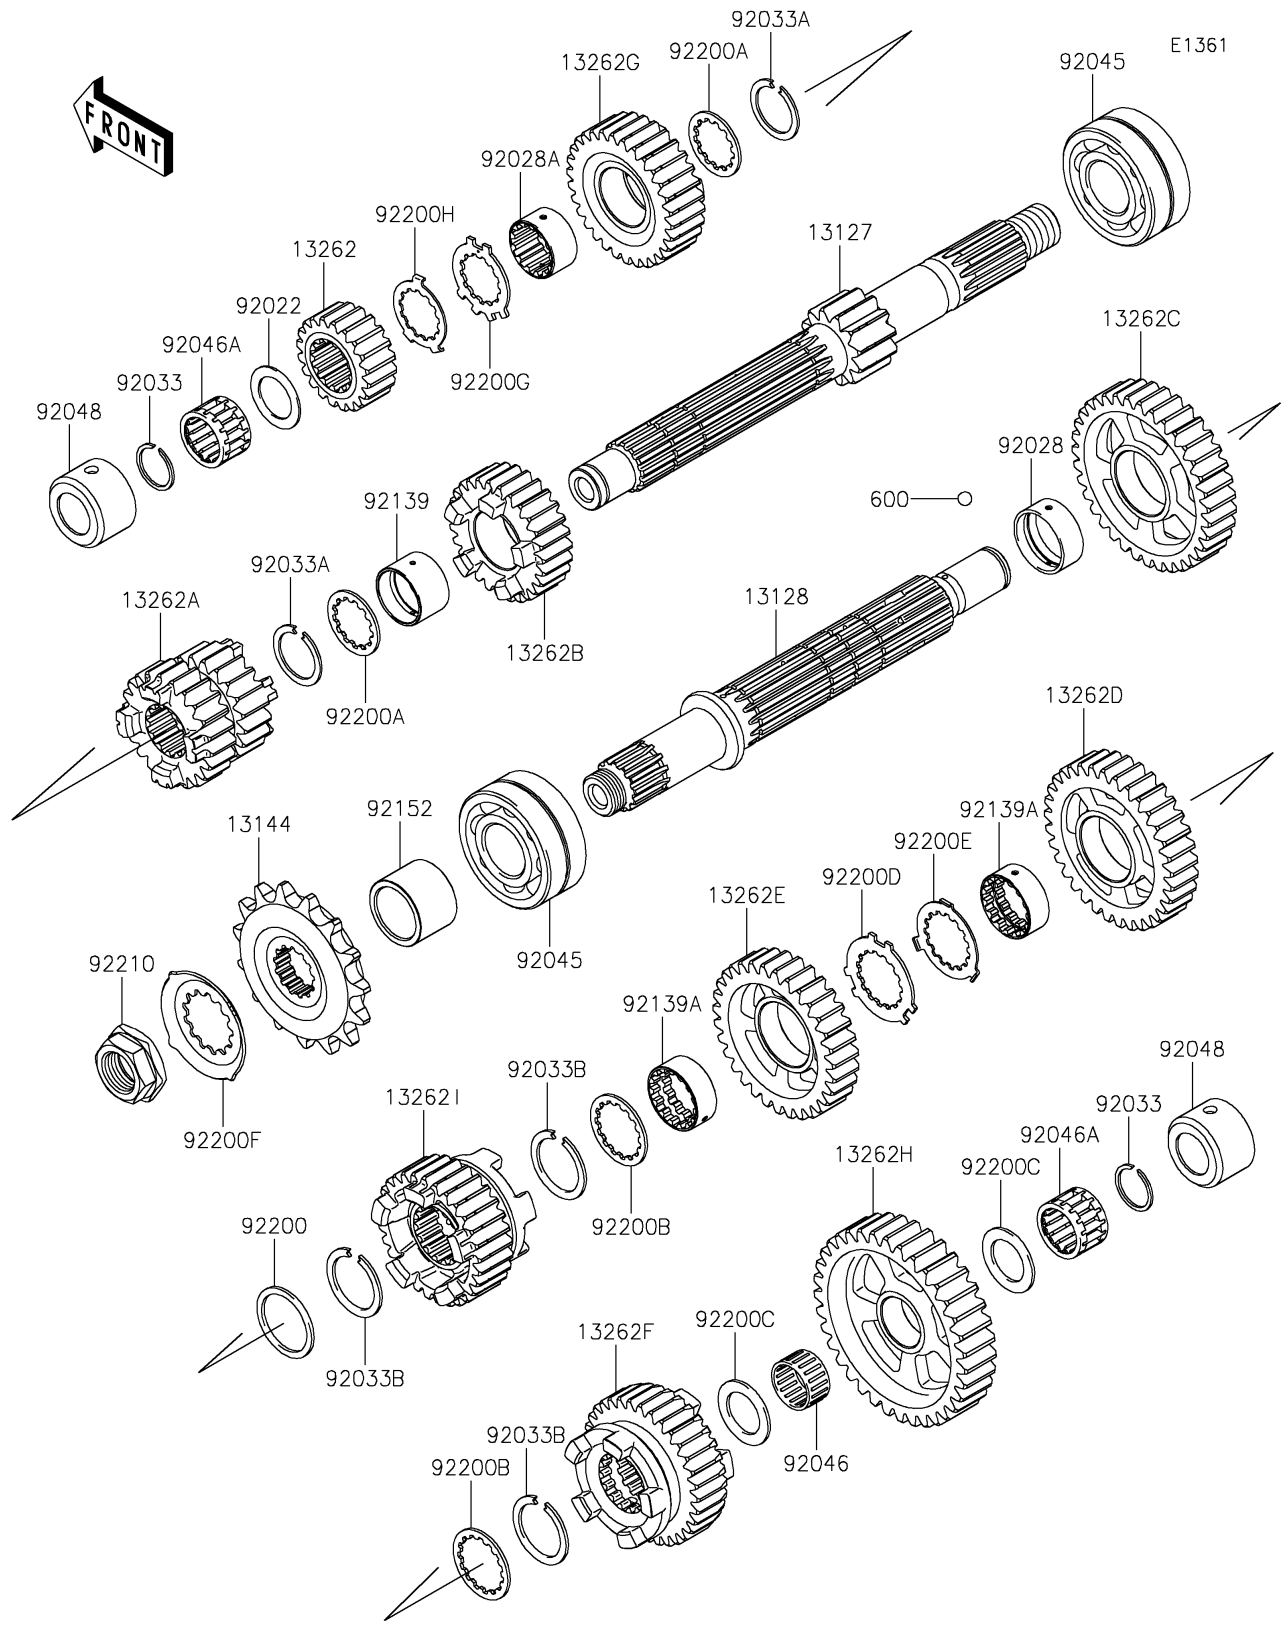

2020 Z900RS ABS PARTS DIAGRAM

Transmission

2020 Z900RS ABS PARTS LIST

Transmission

ITEM NAME	PART NUMBER	QUANTITY
SHAFT-TRANSMISSION INPUT,12T (Ref # 13127)	13127-0694	1
SHAFT-TRANSMISSION OUTPUT (Ref # 13128)	13128-0698	1
SPROCKET-OUTPUT,15T (Ref # 13144)	13144-0579	1
GEAR,INPUT 2ND,17T (Ref # 13262)	13262-1233	1
GEAR,INPUT 3RD&4TH,20T&22T (Ref # 13262A)	13262-1234	1
GEAR,INPUT 5TH,27T (Ref # 13262B)	13262-1235	1
GEAR,OUTPUT 2ND,35T (Ref # 13262C)	13262-1238	1
GEAR,OUTPUT 3RD,33T (Ref # 13262D)	13262-1239	1
GEAR,OUTPUT 4TH,31T (Ref # 13262E)	13262-1240	1
GEAR,OUTPUT 5TH,33T (Ref # 13262F)	13262-1241	1
GEAR,INPUT 6TH,30T (Ref # 13262G)	13262-1285	1
GEAR,OUTPUT LOW,35T (Ref # 13262H)	13262-1286	1
GEAR,OUTPUT 6TH,29T (Ref # 13262I)	13262-1287	1
WASHER,20.5X30X1,STEEL (Ref # 92022)	92022-112	1
BUSHING,OUTPUT,2ND (Ref # 92028)	92028-1739	1
BUSHING,INPUT TOP GEAR (Ref # 92028A)	92028-1915	1
RING-SNAP,20MM (Ref # 92033)	92033-015	2
RING-SNAP,24MM (Ref # 92033A)	92033-026	2
RING-SNAP,T=1.5 (Ref # 92033B)	92033-1249	3
BEARING-BALL,DAC2557NSSH (Ref # 92045)	92045-0003	2
BEARING-NEEDLE,K20X24X13 (Ref # 92046)	92046-1219	1
BEARING-NEEDLE,PK20X27X17X3 (Ref # 92046A)	92046-1303	2
RACE (Ref # 92048)	92048-0016	2
BUSHING,25X28X17.8 (Ref # 92139)	92139-0280	1
BUSHING,OUTPUT,3RD&4TH (Ref # 92139A)	92139-0281	2
COLLAR,SPROCKET (Ref # 92152)	92152-2263	1
WASHER,28.1X34.0X1.6 (Ref # 92200)	92200-0228	1
WASHER,25.2X31.0X1.5 (Ref # 92200A)	92200-1239	2
WASHER,28.5X34.0X1.5 (Ref # 92200B)	92200-1240	2

2020 Z900RS ABS PARTS LIST

Transmission

ITEM NAME	PART NUMBER	QUANTITY
WASHER,20.5X31X1.5 (Ref # 92200C)	92200-1375	2
WASHER,25.8X40.5X1.5 (Ref # 92200D)	92200-1522	1
WASHER,25.2X37.0X1.0 (Ref # 92200E)	92200-1523	1
WASHER (Ref # 92200F)	92200-1720	1
WASHER,22.6X34.2X1.5 (Ref # 92200G)	92200-1941	1
WASHER,22X32X1 (Ref # 92200H)	92200-1942	1
NUT,20MM (Ref # 92210)	92210-0850	1
BALL-STEEL,5/32 (Ref # 600)	600A0500	3