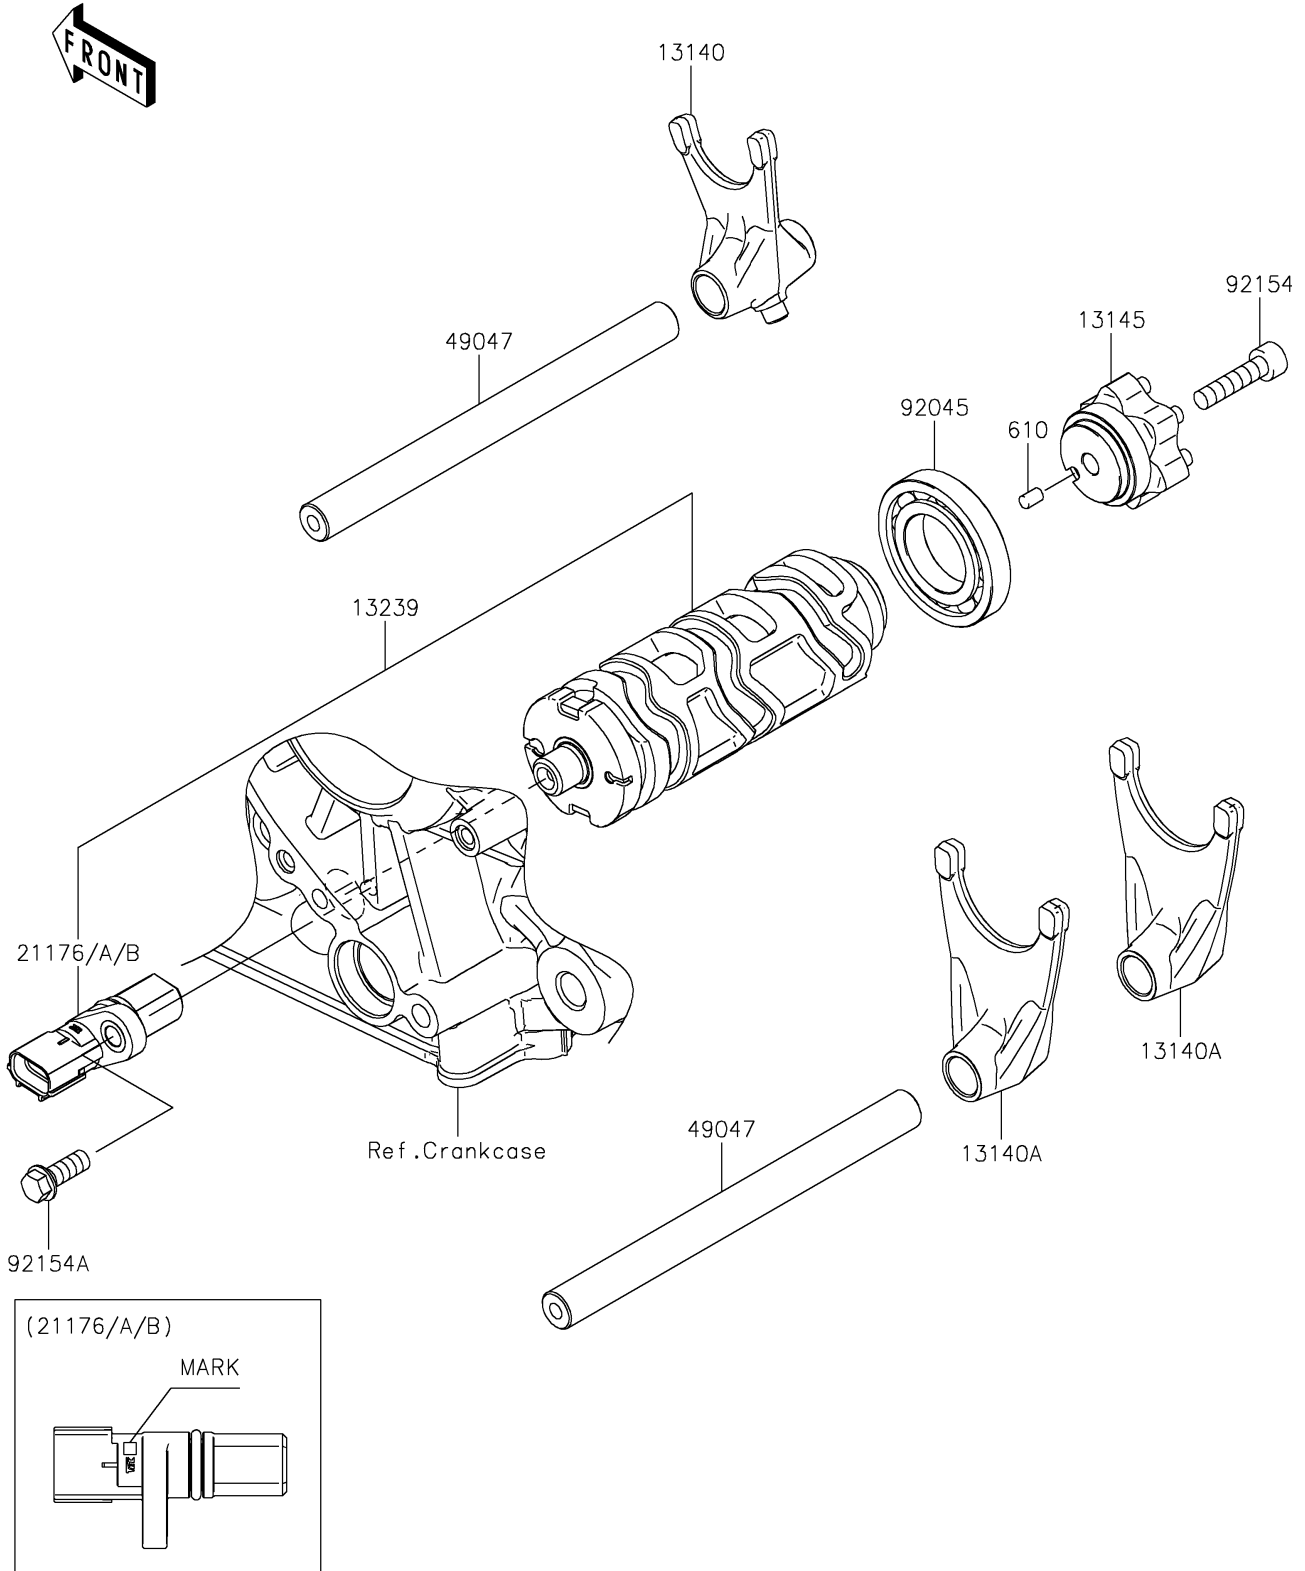

2019 Z900RS ABS PARTS DIAGRAM

Gear Change Drum/Shift Fork(s)

E1362

2019 Z900RS ABS PARTS LIST

Gear Change Drum/Shift Fork(s)

ITEM NAME	PART NUMBER	QUANTITY
-----------	-------------	----------