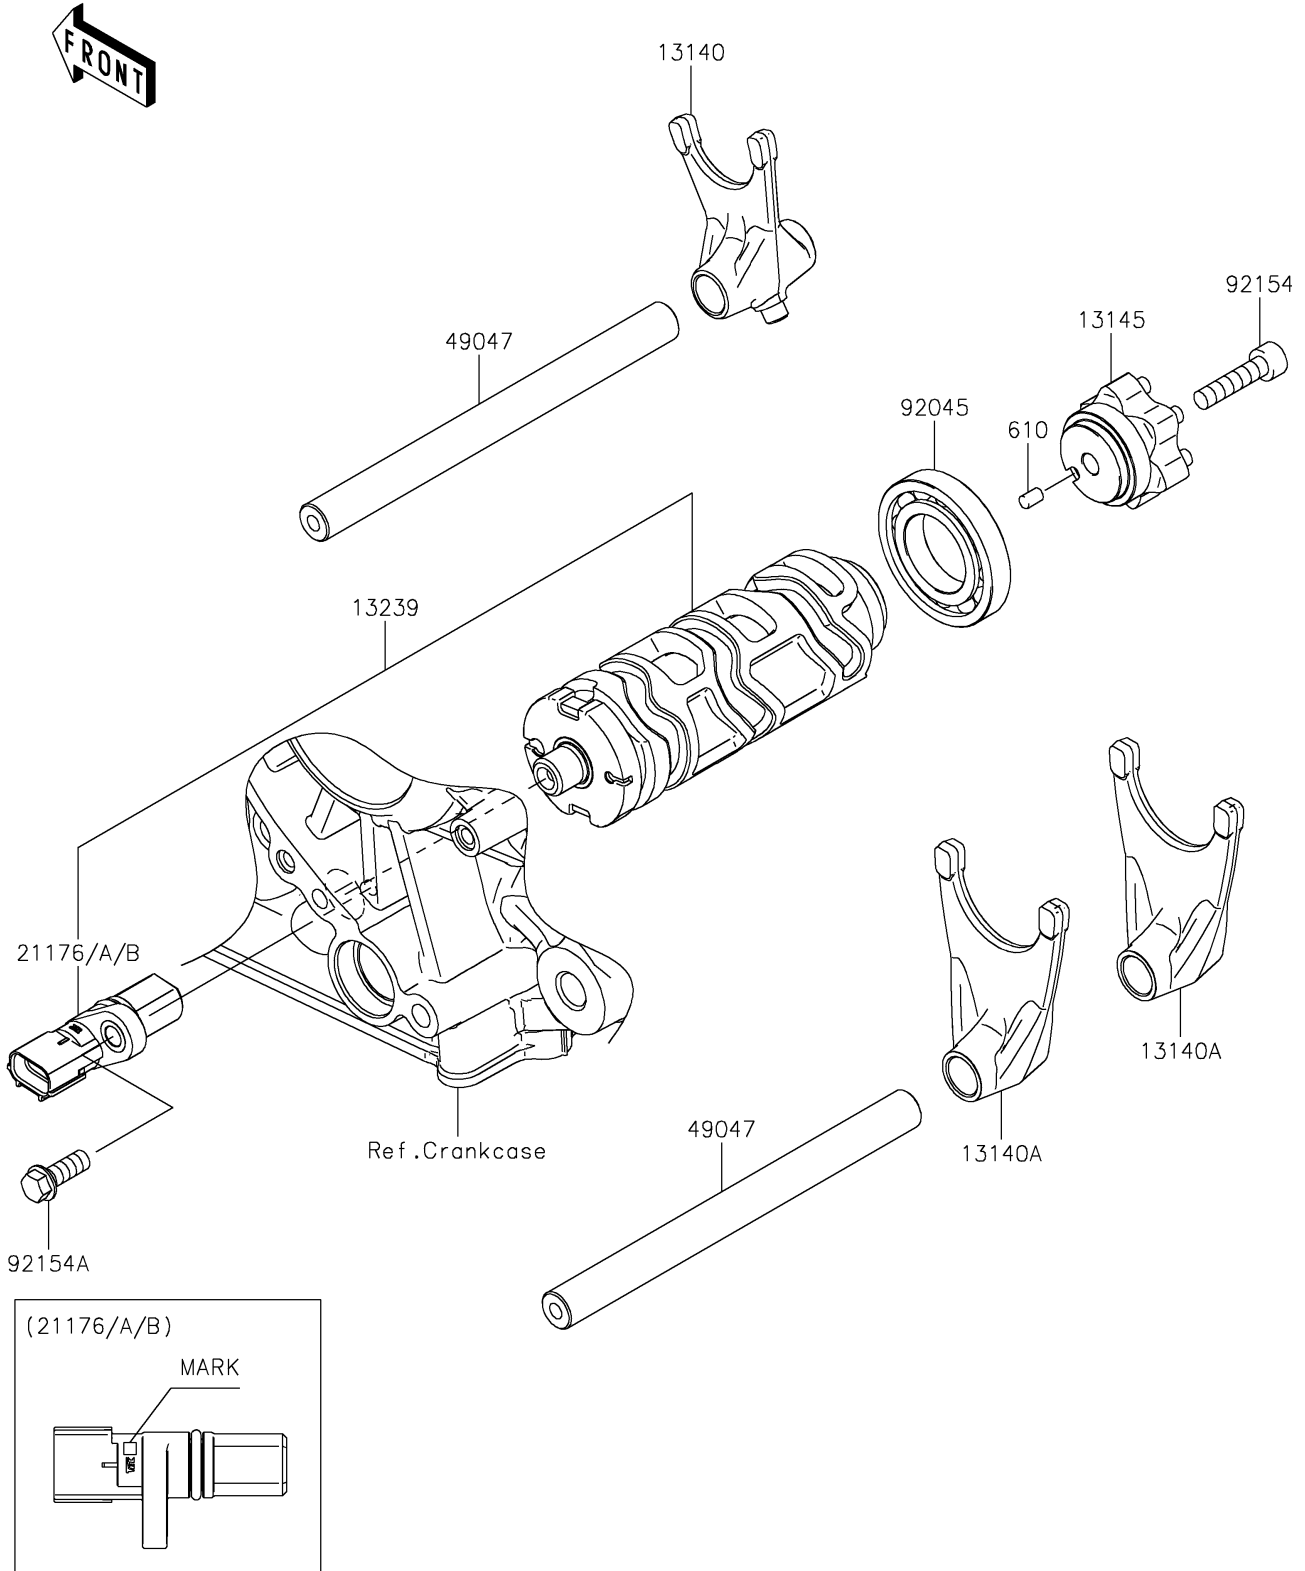

2020 Z900RS ABS PARTS DIAGRAM

Gear Change Drum/Shift Fork(s)

E1362

2020 Z900RS ABS PARTS LIST

Gear Change Drum/Shift Fork(s)

ITEM NAME	PART NUMBER	QUANTITY
FORK-SHIFT (Ref # 13140)	13140-0061	1
FORK-SHIFT (Ref # 13140A)	13140-0062	2
CAM-CHANGE DRUM (Ref # 13145)	13145-0568	1
DRUM-ASSY-CHANGE (Ref # 13239)	13239-0581	1
SENSOR,GEAR POSITION,M MARK (Ref # 21176)	21176-0825	1
SENSOR,GEAR POSITION,H MARK (Ref # 21176A)	21176-0845	1
SENSOR,GEAR POSITION,L MARK (Ref # 21176B)	21176-0846	1
ROD-SHIFT (Ref # 49047)	49047-0644	2
BEARING-BALL,16005 (Ref # 92045)	92045-1045	1
BOLT,SOCKET,6X25 (Ref # 92154)	92154-0477	1
BOLT,FLANGED,6X16 (Ref # 92154A)	92154-2096	1
ROLLER,4X6 (Ref # 610)	610A0406	1