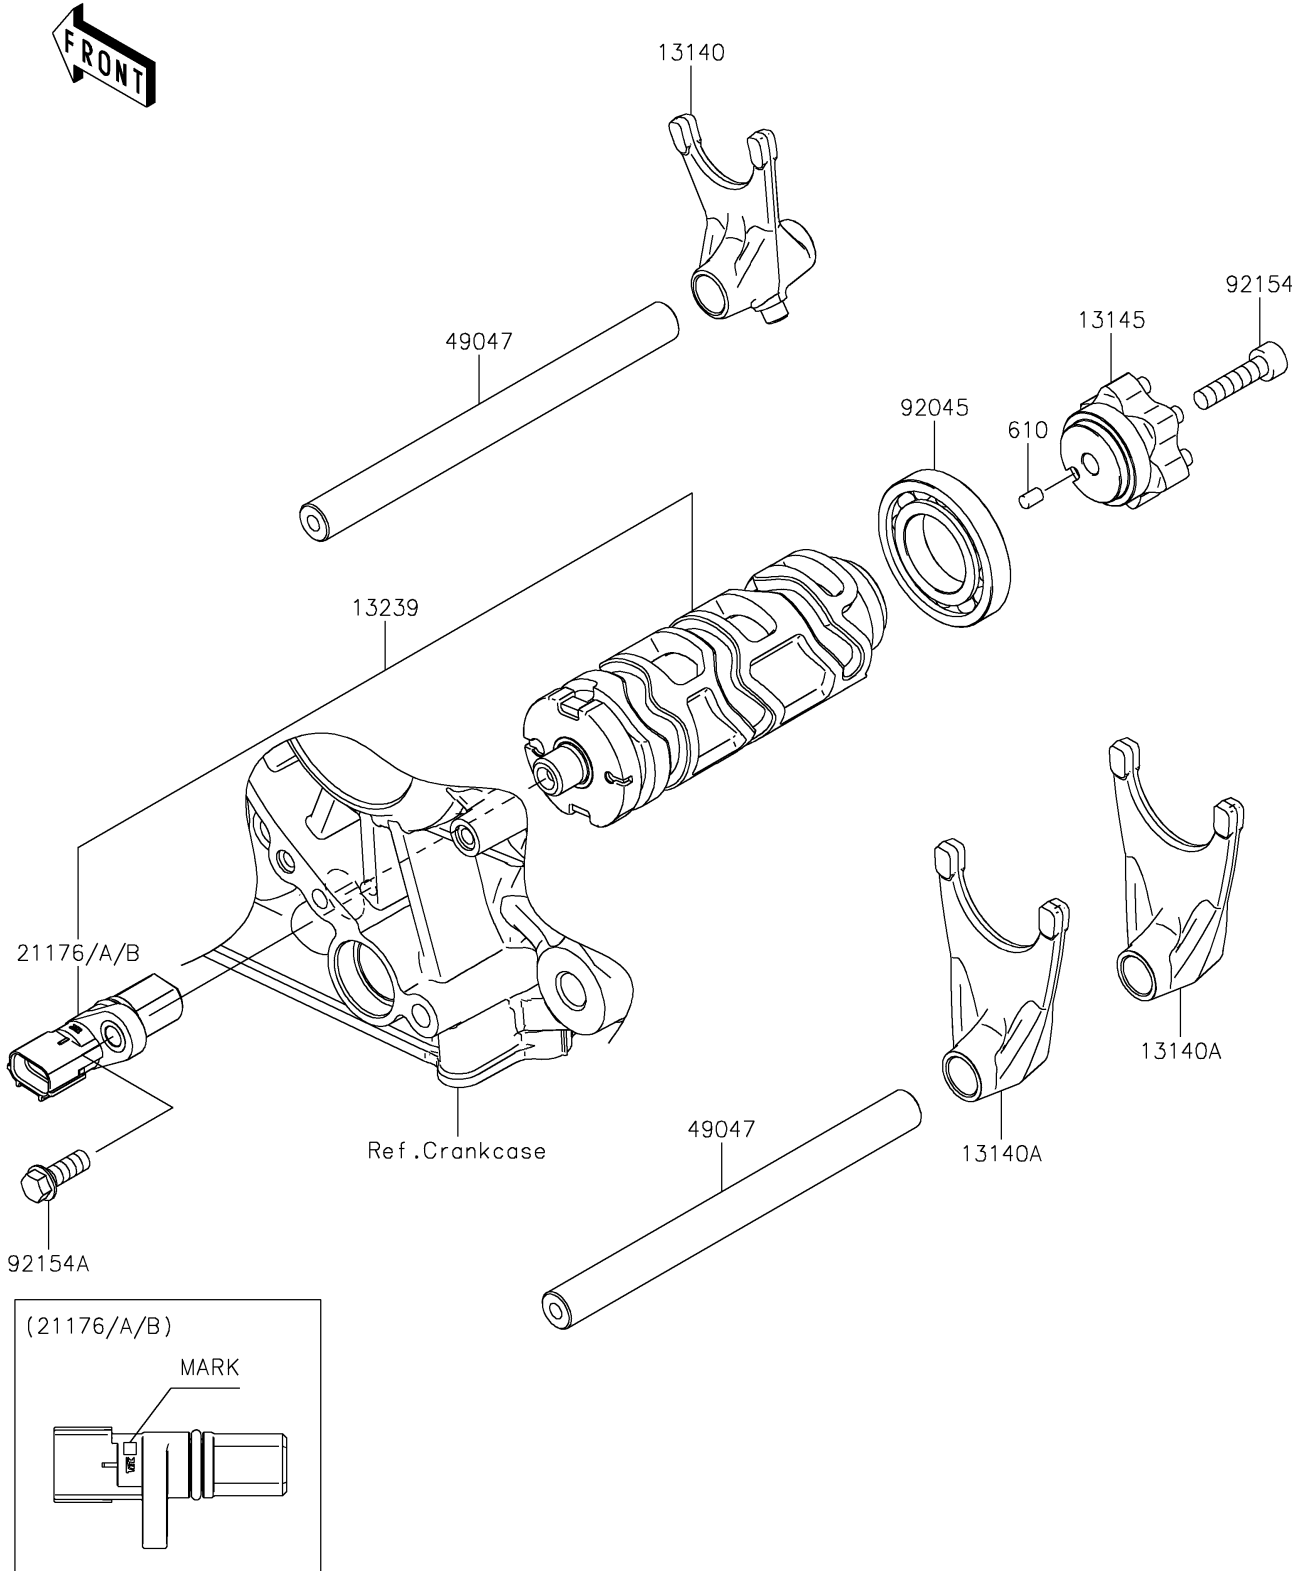

# 2020 Z900RS ABS PARTS DIAGRAM

Gear Change Drum/Shift Fork(s)

E1362

## 2020 Z900RS ABS PARTS LIST

### Gear Change Drum/Shift Fork(s)

ITEM NAME	PART NUMBER	QUANTITY
FORK-SHIFT (Ref # 13140)	13140-0061	1
FORK-SHIFT (Ref # 13140A)	13140-0062	2
CAM-CHANGE DRUM (Ref # 13145)	13145-0568	1
DRUM-ASSY-CHANGE (Ref # 13239)	13239-0581	1
SENSOR,GEAR POSITION,M MARK (Ref # 21176)	21176-0825	1
SENSOR,GEAR POSITION,H MARK (Ref # 21176A)	21176-0845	1
SENSOR,GEAR POSITION,L MARK (Ref # 21176B)	21176-0846	1
ROD-SHIFT (Ref # 49047)	49047-0644	2
BEARING-BALL,16005 (Ref # 92045)	92045-1045	1
BOLT,SOCKET,6X25 (Ref # 92154)	92154-0477	1
BOLT,FLANGED,6X16 (Ref # 92154A)	92154-2096	1
ROLLER,4X6 (Ref # 610)	610A0406	1