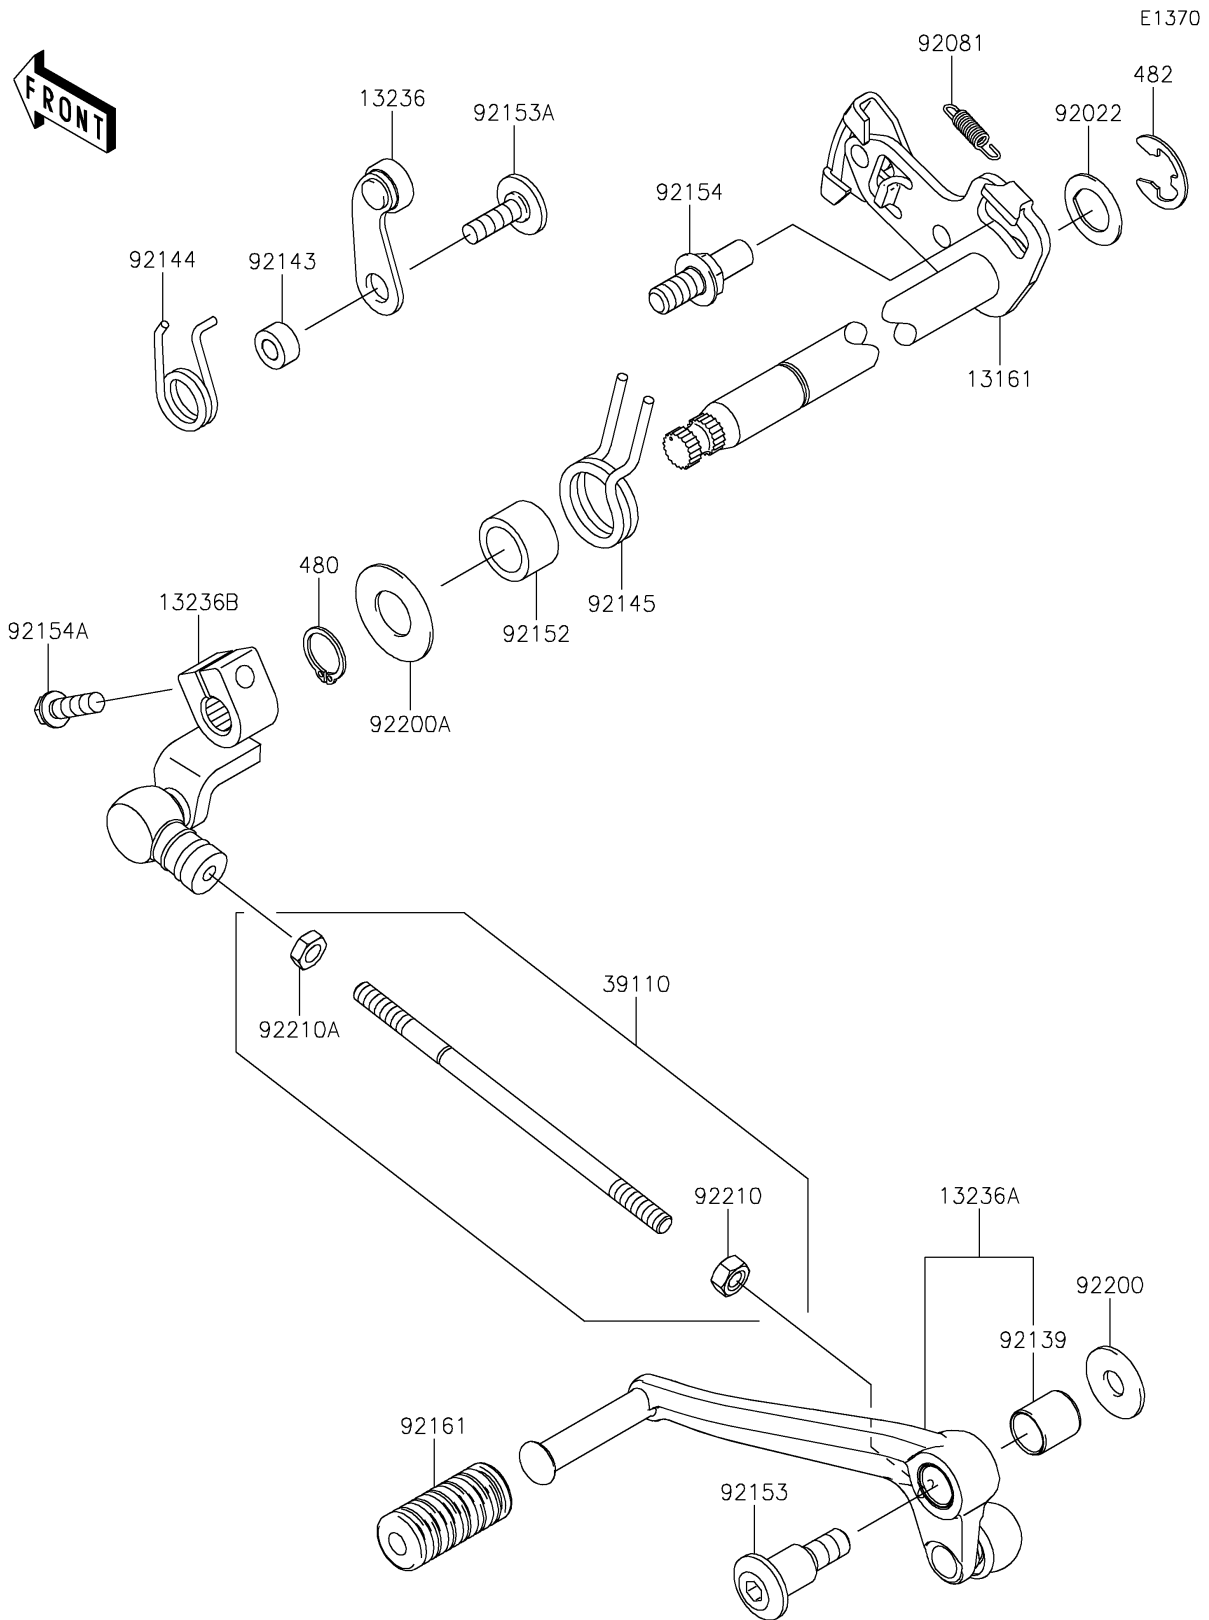

# 2019 Z900RS ABS PARTS DIAGRAM

## Gear Change Mechanism

## 2019 Z900RS ABS PARTS LIST

### Gear Change Mechanism

ITEM NAME	PART NUMBER	QUANTITY
LEVER-COMP-CHANGE SHAFT (Ref # 13161)	13161-0592	1
LEVER-COMP (Ref # 13236)	13236-0068	1
LEVER-COMP,CHANGE PEDAL (Ref # 13236A)	13236-0808	1
LEVER-COMP,ENGINE SIDE (Ref # 13236B)	13236-0815	1
ROD-ASSY-TIE (Ref # 39110)	39110-0044	1
WASHER,CHANGE SHAFT (Ref # 92022)	92022-1628	1
SPRING,PAWL RETURN (Ref # 92081)	92081-1708	1
BUSHING (Ref # 92139)	92139-0023	1
COLLAR (Ref # 92143)	92143-1595	1
SPRING,GEAR POSITION (Ref # 92144)	92144-1523	1
SPRING (Ref # 92145)	92145-1122	1
COLLAR,14.2X19.9X12.0 (Ref # 92152)	92152-1383	1
BOLT,SOCKET,8X16.7 (Ref # 92153)	92153-0446	1
BOLT,6X20 (Ref # 92153A)	92153-1505	1
BOLT,RETURN SPRING (Ref # 92154)	92154-1838	1
BOLT,FLANGED-SMALL,6X20 (Ref # 92154A)	92154-2632	1
DAMPER,CHANGE PEDAL (Ref # 92161)	92161-1300	1
WASHER,8.0X22.0X1.5 (Ref # 92200)	92200-0174	1
WASHER (Ref # 92200A)	92200-0265	1
NUT,6MM (Ref # 92210)	92210-1566	1
NUT,LEFT HANDED,6MM (Ref # 92210A)	92210-1567	1
CIRCLIP-TYPE-C,14MM (Ref # 480)	480J1400	1
CIRCLIP-TYPE-E,12MM (Ref # 482)	482J0200	1