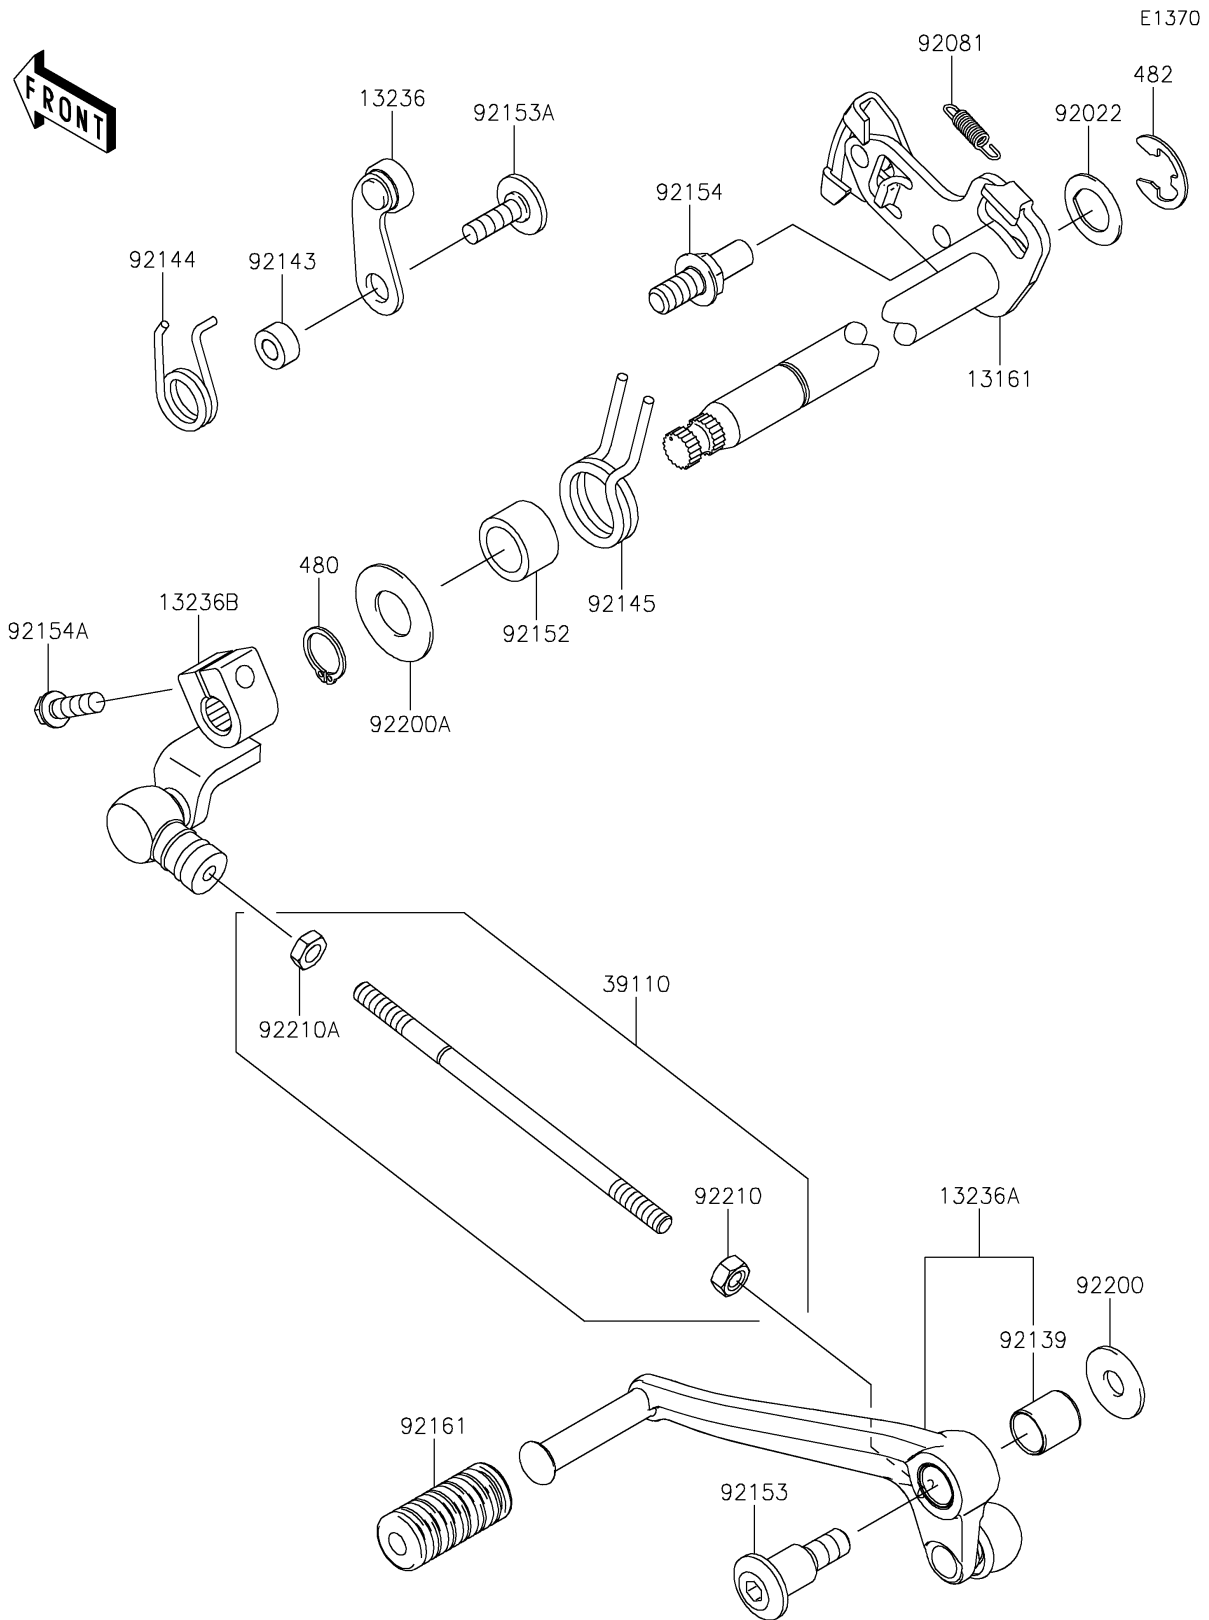

2019 Z900RS ABS PARTS DIAGRAM

Gear Change Mechanism

2019 Z900RS ABS PARTS LIST

Gear Change Mechanism

| ITEM NAME | PART NUMBER | QUANTITY |
|--|-------------|----------|
| LEVER-COMP-CHANGE SHAFT (Ref # 13161) | 13161-0592 | 1 |
| LEVER-COMP (Ref # 13236) | 13236-0068 | 1 |
| LEVER-COMP,CHANGE PEDAL (Ref # 13236A) | 13236-0808 | 1 |
| LEVER-COMP,ENGINE SIDE (Ref # 13236B) | 13236-0815 | 1 |
| ROD-ASSY-TIE (Ref # 39110) | 39110-0044 | 1 |
| WASHER,CHANGE SHAFT (Ref # 92022) | 92022-1628 | 1 |
| SPRING,PAWL RETURN (Ref # 92081) | 92081-1708 | 1 |
| BUSHING (Ref # 92139) | 92139-0023 | 1 |
| COLLAR (Ref # 92143) | 92143-1595 | 1 |
| SPRING,GEAR POSITION (Ref # 92144) | 92144-1523 | 1 |
| SPRING (Ref # 92145) | 92145-1122 | 1 |
| COLLAR,14.2X19.9X12.0 (Ref # 92152) | 92152-1383 | 1 |
| BOLT,SOCKET,8X16.7 (Ref # 92153) | 92153-0446 | 1 |
| BOLT,6X20 (Ref # 92153A) | 92153-1505 | 1 |
| BOLT,RETURN SPRING (Ref # 92154) | 92154-1838 | 1 |
| BOLT,FLANGED-SMALL,6X20 (Ref # 92154A) | 92154-2632 | 1 |
| DAMPER,CHANGE PEDAL (Ref # 92161) | 92161-1300 | 1 |
| WASHER,8.0X22.0X1.5 (Ref # 92200) | 92200-0174 | 1 |
| WASHER (Ref # 92200A) | 92200-0265 | 1 |
| NUT,6MM (Ref # 92210) | 92210-1566 | 1 |
| NUT,LEFT HANDED,6MM (Ref # 92210A) | 92210-1567 | 1 |
| CIRCLIP-TYPE-C,14MM (Ref # 480) | 480J1400 | 1 |
| CIRCLIP-TYPE-E,12MM (Ref # 482) | 482J0200 | 1 |