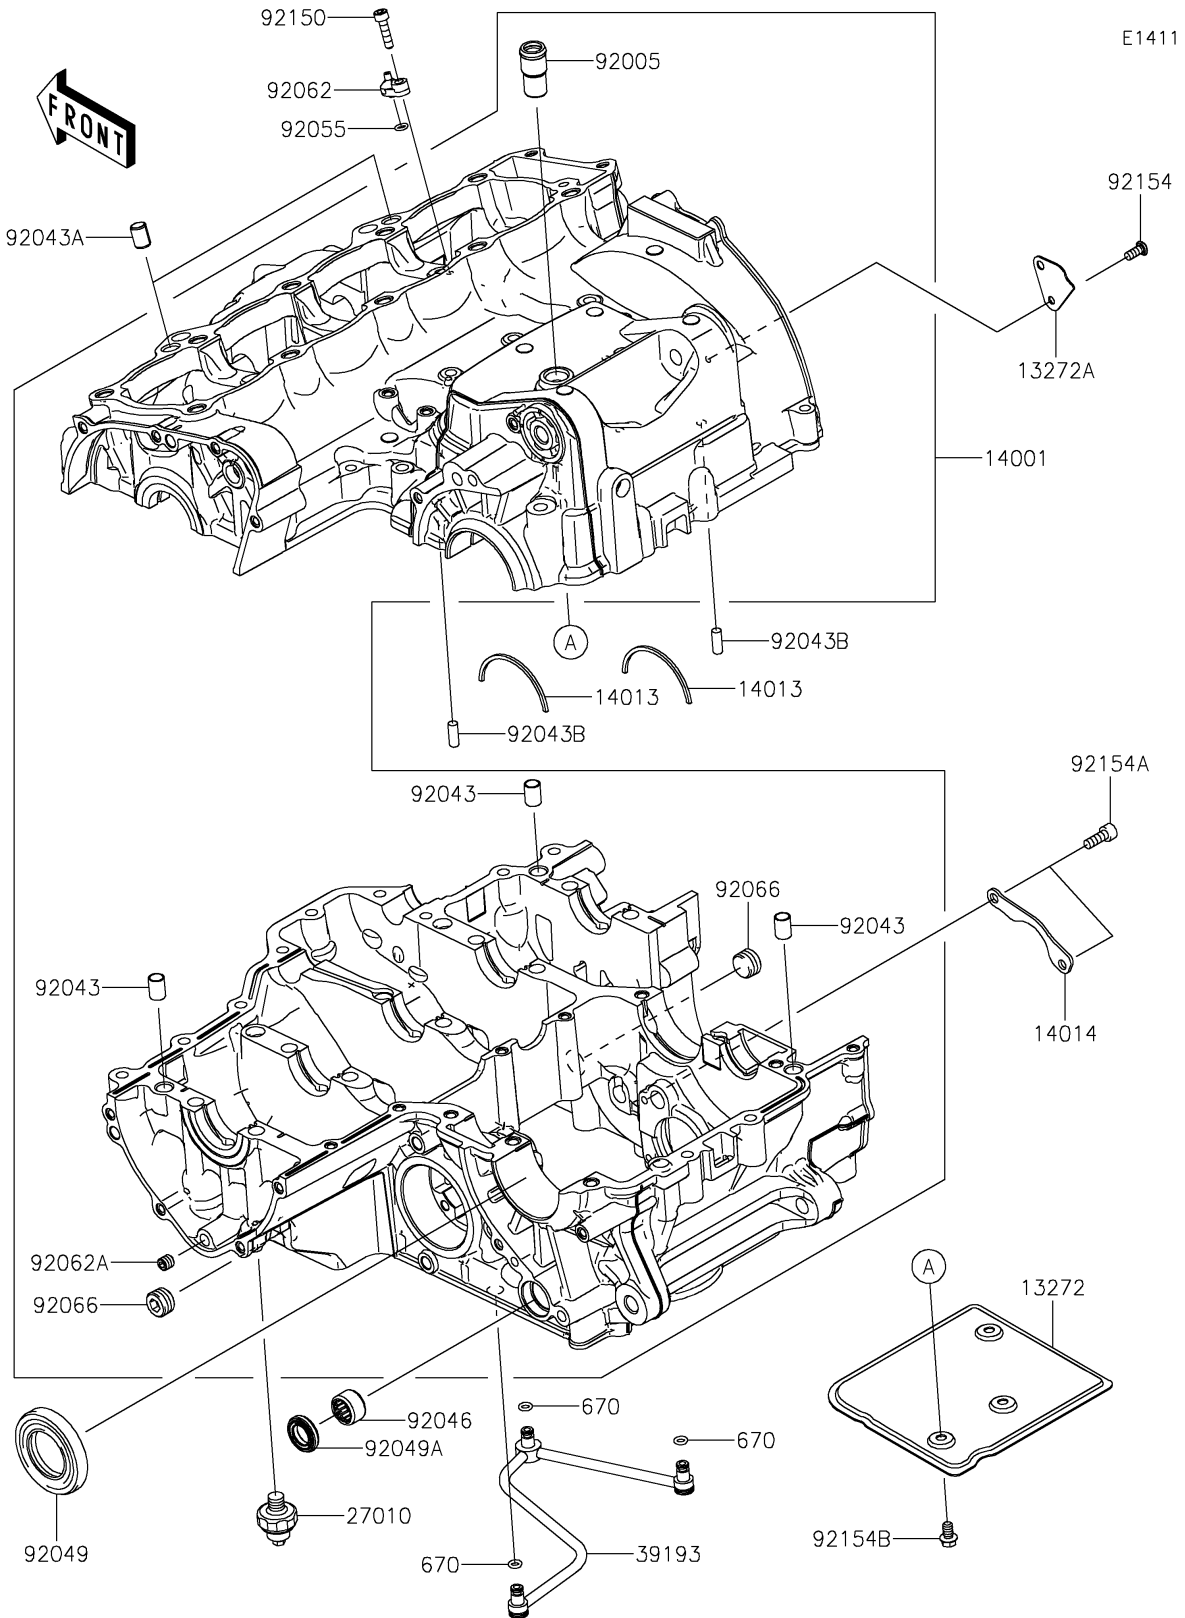

2020 Z900RS ABS PARTS DIAGRAM

Crankcase

2020 Z900RS ABS PARTS LIST

Crankcase

ITEM NAME	PART NUMBER	QUANTITY
PLATE,BREATHER,UPP (Ref # 13272)	13272-0698	1
PLATE,BREATHER,SIDE (Ref # 13272A)	13272-0699	1
SET-CRANKCASE (Ref # 14001)	14001-0712	1
RING-POSITION (Ref # 14013)	14013-1051	2
PLATE-POSITION (Ref # 14014)	14014-0036	1
SWITCH,OIL PRESSURE (Ref # 27010)	27010-1313	1
PIPE-OIL (Ref # 39193)	39193-0054	1
FITTING,BREATHER (Ref # 92005)	92005-1238	1
PIN,DOWEL,10X14 (Ref # 92043)	92043-1037	3
PIN,8.2X10X14 (Ref # 92043A)	92043-1264	2
PIN,6X16 (Ref # 92043B)	92043-1690	2
BEARING-NEEDLE,HK1412FM (Ref # 92046)	92046-0043	1
SEAL-OIL,TC32578 (Ref # 92049)	92049-1474	1
SEAL-OIL,TC14245 (Ref # 92049A)	92049-1520	1
RING-O,5.5X1.5 (Ref # 92055)	92055-1339	1
NOZZLE,OIL JET (Ref # 92062)	92062-0040	1
NOZZLE (Ref # 92062A)	92062-0046	1
PLUG (Ref # 92066)	92066-0836	2
BOLT,SOCKET,5X20 (Ref # 92150)	92150-1019	1
BOLT,TORX,5X12 (Ref # 92154)	92154-0299	1
BOLT,SOCKET,6X16 (Ref # 92154A)	92154-0484	2
BOLT,FLANGED,6X10 (Ref # 92154B)	92154-1887	3
O RING (Ref # 670)	670D1505	3