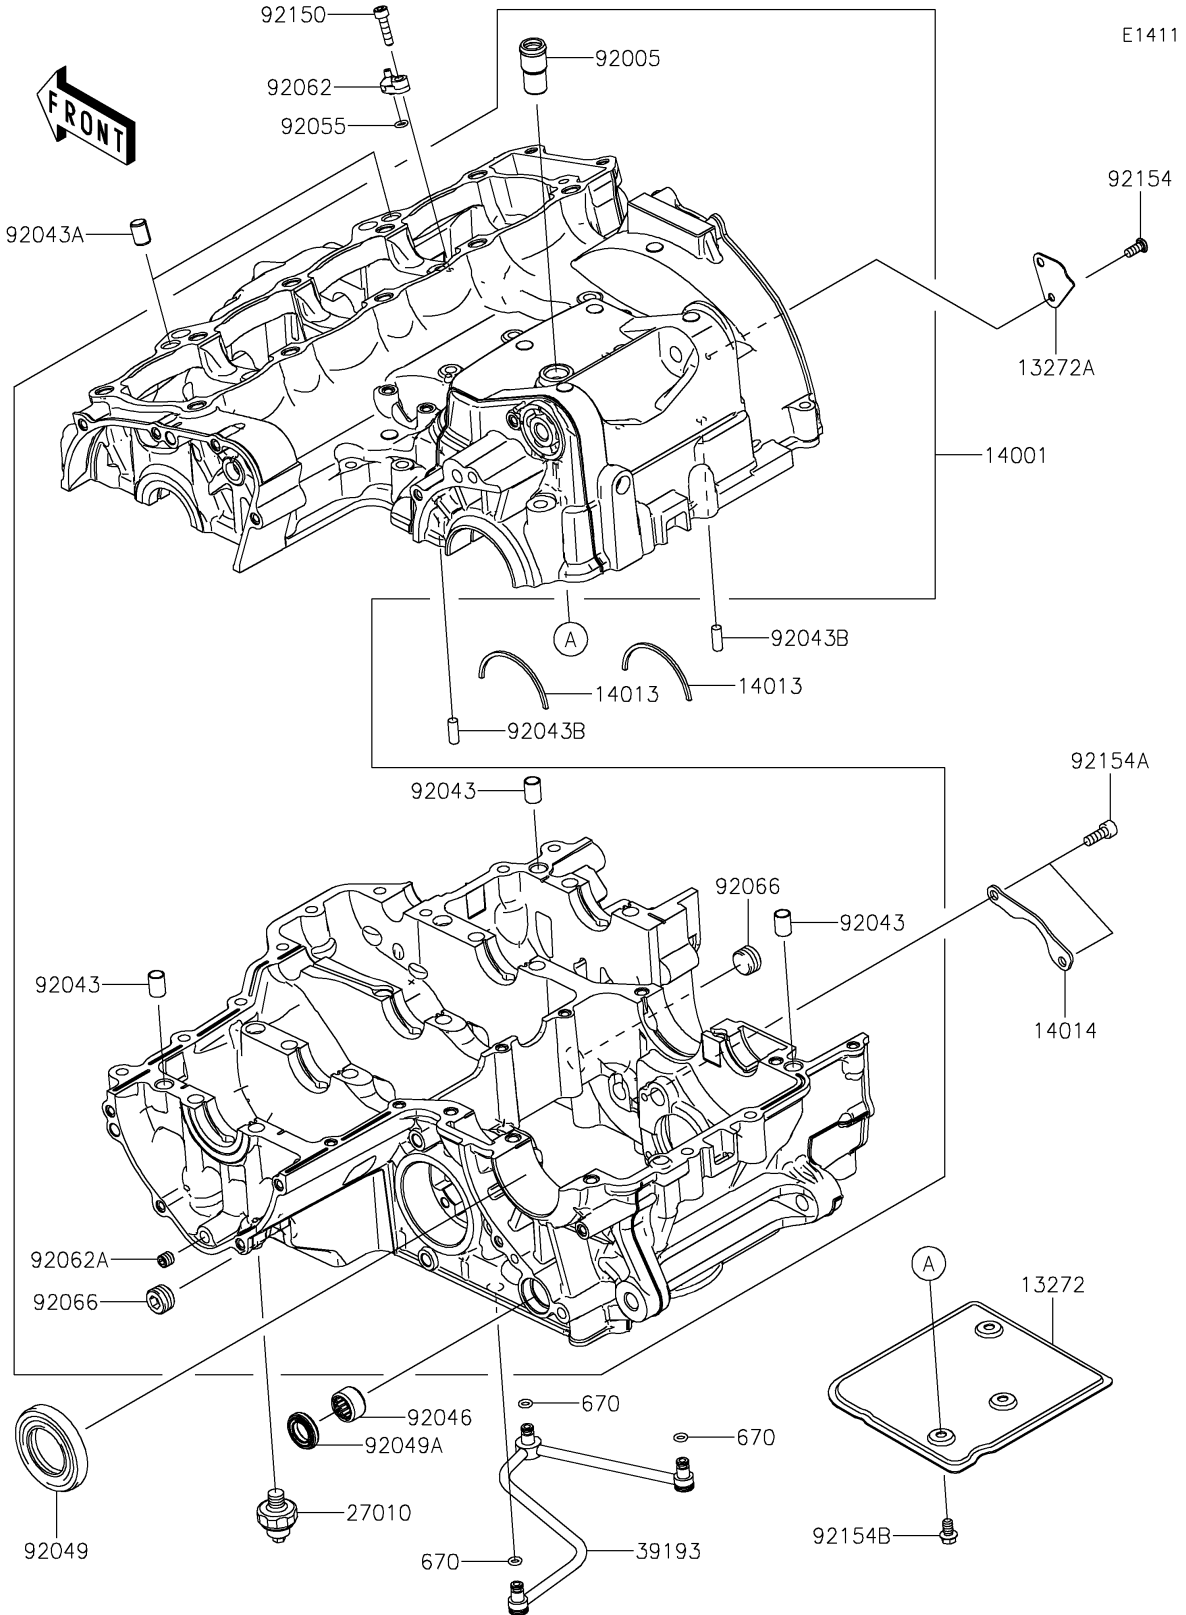

# 2020 Z900RS ABS PARTS DIAGRAM

## Crankcase

## 2020 Z900RS ABS PARTS LIST

### Crankcase

ITEM NAME	PART NUMBER	QUANTITY
PLATE,BREATHER,UPP (Ref # 13272)	13272-0698	1
PLATE,BREATHER,SIDE (Ref # 13272A)	13272-0699	1
SET-CRANKCASE (Ref # 14001)	14001-0712	1
RING-POSITION (Ref # 14013)	14013-1051	2
PLATE-POSITION (Ref # 14014)	14014-0036	1
SWITCH,OIL PRESSURE (Ref # 27010)	27010-1313	1
PIPE-OIL (Ref # 39193)	39193-0054	1
FITTING,BREATHER (Ref # 92005)	92005-1238	1
PIN,DOWEL,10X14 (Ref # 92043)	92043-1037	3
PIN,8.2X10X14 (Ref # 92043A)	92043-1264	2
PIN,6X16 (Ref # 92043B)	92043-1690	2
BEARING-NEEDLE,HK1412FM (Ref # 92046)	92046-0043	1
SEAL-OIL,TC32578 (Ref # 92049)	92049-1474	1
SEAL-OIL,TC14245 (Ref # 92049A)	92049-1520	1
RING-O,5.5X1.5 (Ref # 92055)	92055-1339	1
NOZZLE,OIL JET (Ref # 92062)	92062-0040	1
NOZZLE (Ref # 92062A)	92062-0046	1
PLUG (Ref # 92066)	92066-0836	2
BOLT,SOCKET,5X20 (Ref # 92150)	92150-1019	1
BOLT,TORX,5X12 (Ref # 92154)	92154-0299	1
BOLT,SOCKET,6X16 (Ref # 92154A)	92154-0484	2
BOLT,FLANGED,6X10 (Ref # 92154B)	92154-1887	3
O RING (Ref # 670)	670D1505	3