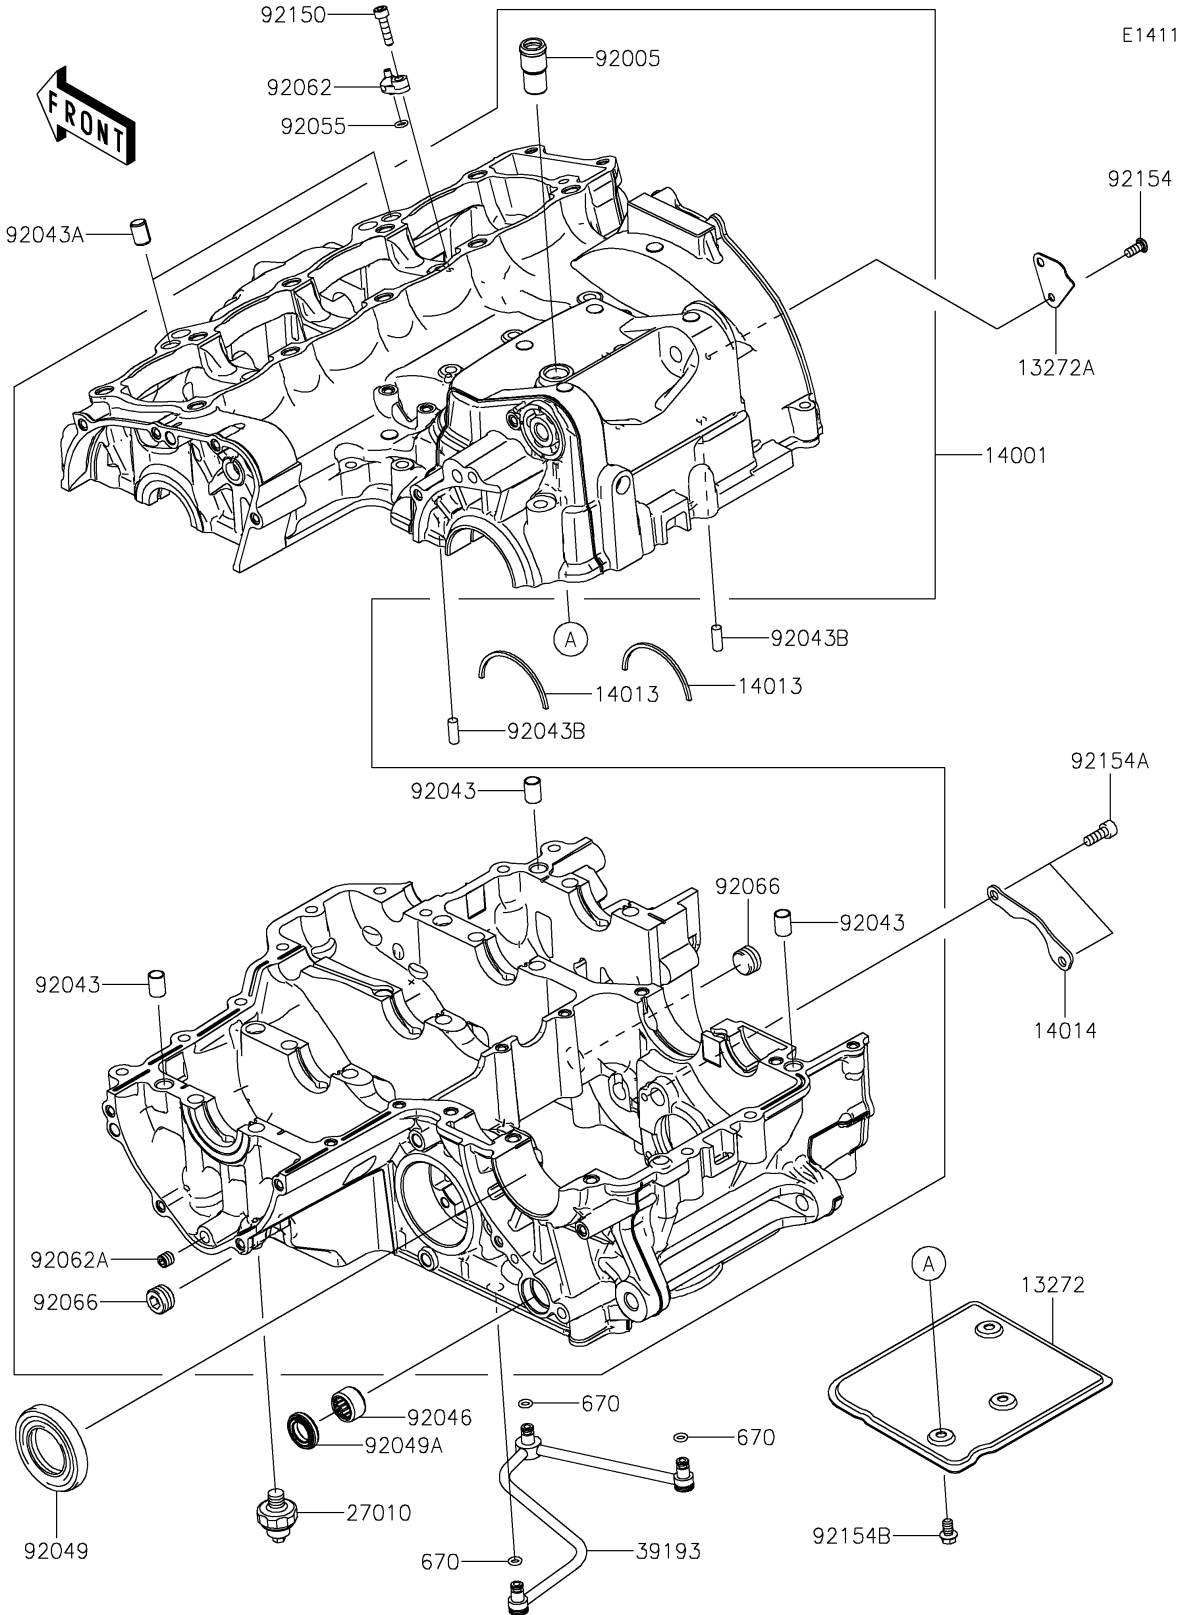

2020 Z900RS ABS PARTS DIAGRAM

Crankcase

2020 Z900RS ABS PARTS LIST

Crankcase

ITEM NAME	PART NUMBER	QUANTITY
PLATE,BREATHER,UPP (Ref # 13272)	13272-0698	1
PLATE,BREATHER,SIDE (Ref # 13272A)	13272-0699	1
SET-CRANKCASE (Ref # 14001)	14001-0712	1
RING-POSITION (Ref # 14013)	14013-1051	2
PLATE-POSITION (Ref # 14014)	14014-0036	1
SWITCH,OIL PRESSURE (Ref # 27010)	27010-1313	1
PIPE-OIL (Ref # 39193)	39193-0054	1
FITTING,BREATHER (Ref # 92005)	92005-1238	1
PIN,DOWEL,10X14 (Ref # 92043)	92043-1037	3
PIN,8.2X10X14 (Ref # 92043A)	92043-1264	2
PIN,6X16 (Ref # 92043B)	92043-1690	2
BEARING-NEEDLE,HK1412FM (Ref # 92046)	92046-0043	1
SEAL-OIL,TC32578 (Ref # 92049)	92049-1474	1
SEAL-OIL,TC14245 (Ref # 92049A)	92049-1520	1
RING-O,5.5X1.5 (Ref # 92055)	92055-1339	1
NOZZLE,OIL JET (Ref # 92062)	92062-0040	1
NOZZLE (Ref # 92062A)	92062-0046	1
PLUG (Ref # 92066)	92066-0836	2
BOLT,SOCKET,5X20 (Ref # 92150)	92150-1019	1
BOLT,TORX,5X12 (Ref # 92154)	92154-0299	1
BOLT,SOCKET,6X16 (Ref # 92154A)	92154-0484	2
BOLT,FLANGED,6X10 (Ref # 92154B)	92154-1887	3
O RING (Ref # 670)	670D1505	3