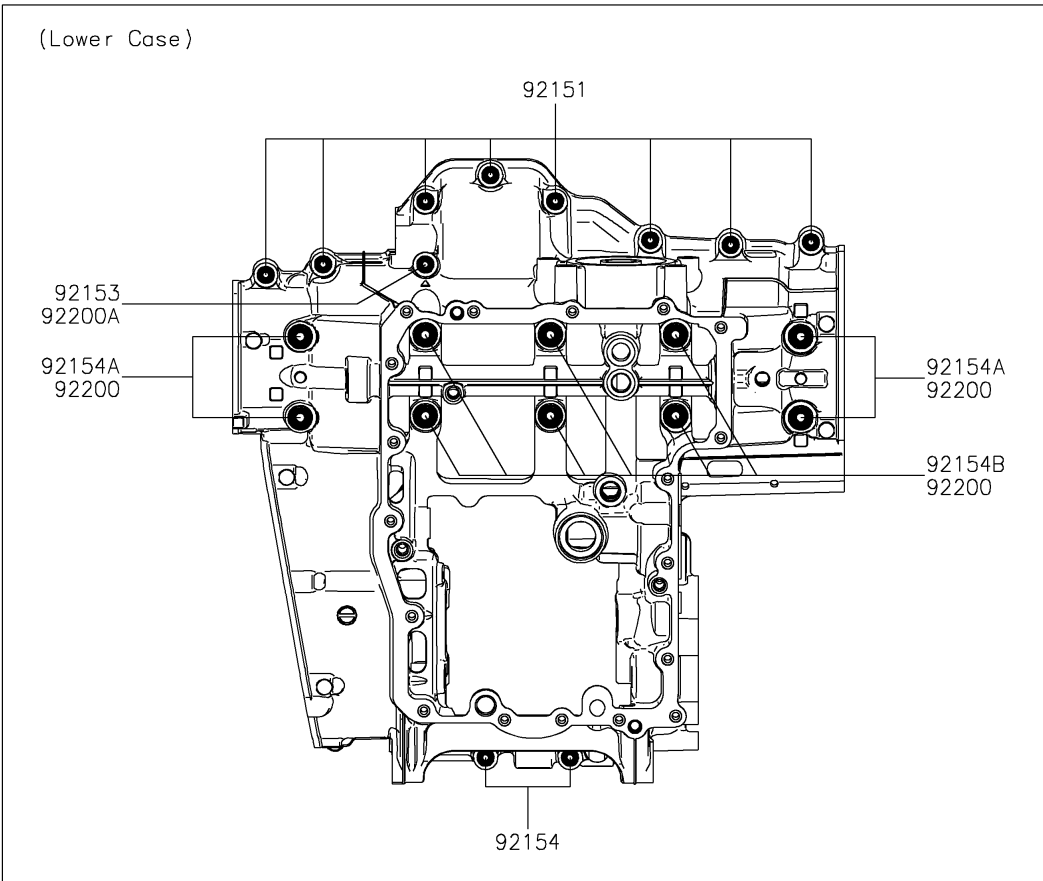

2019 Z900RS ABS PARTS DIAGRAM

Crankcase Bolt Pattern

E1412

2019 Z900RS ABS PARTS LIST

Crankcase Bolt Pattern

ITEM NAME	PART NUMBER	QUANTITY
-----------	-------------	----------