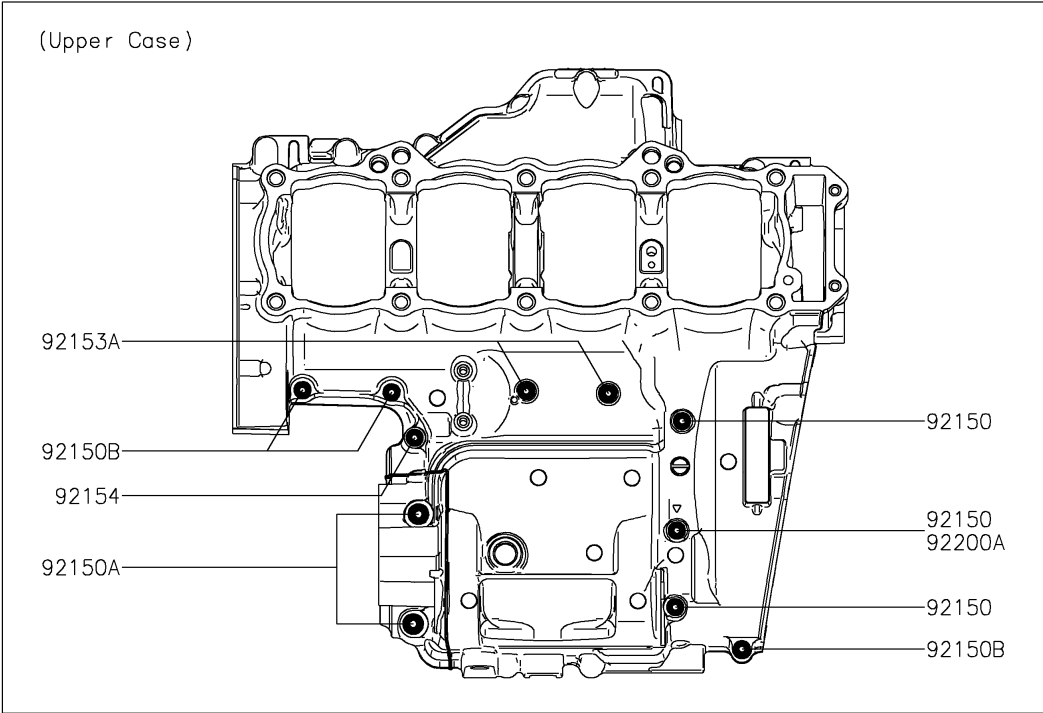

2019 Z900RS ABS PARTS DIAGRAM

Crankcase Bolt Pattern

E1412

2019 Z900RS ABS PARTS LIST

Crankcase Bolt Pattern

ITEM NAME	PART NUMBER	QUANTITY
-----------	-------------	----------