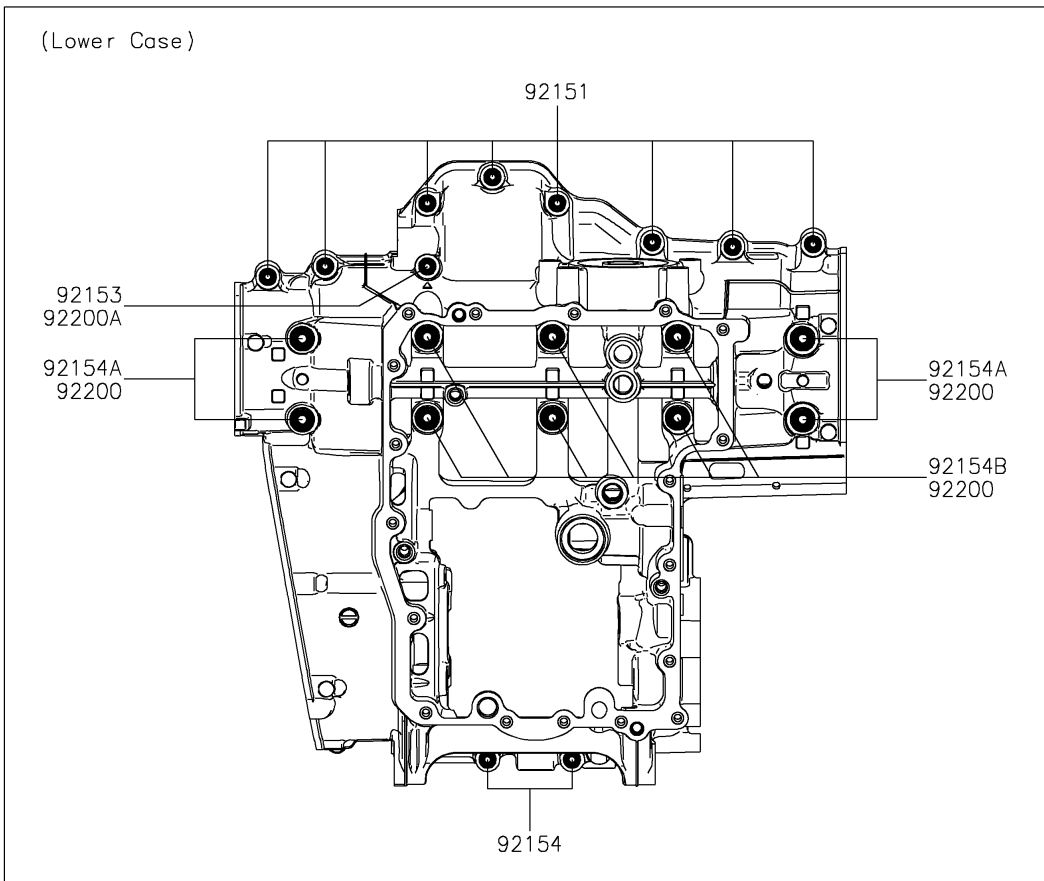

2019 Z900RS ABS PARTS DIAGRAM

Crankcase Bolt Pattern

E1412

2019 Z900RS ABS PARTS LIST

Crankcase Bolt Pattern

ITEM NAME	PART NUMBER	QUANTITY
BOLT,FLANGED,7X85 (Ref # 92150)	92150-1251	3
BOLT,8X70 (Ref # 92150A)	92150-1483	2
BOLT,6X40 (Ref # 92150B)	92150-1794	3
BOLT,FLANGED,7X45 (Ref # 92151)	92151-1539	8
BOLT,FLANGED,7X60 (Ref # 92153)	92153-1045	1
BOLT,FLANGED,6X68 (Ref # 92153A)	92153-1637	2
BOLT,FLANGED,7X50 (Ref # 92154)	92154-0372	3
BOLT,FLANGED,9X100 (Ref # 92154A)	92154-2639	4
BOLT,FLANGED,9X90 (Ref # 92154B)	92154-2640	6
WASHER,9.2X19X2.3 (Ref # 92200)	92200-0115	10
WASHER (Ref # 92200A)	92200-0556	2