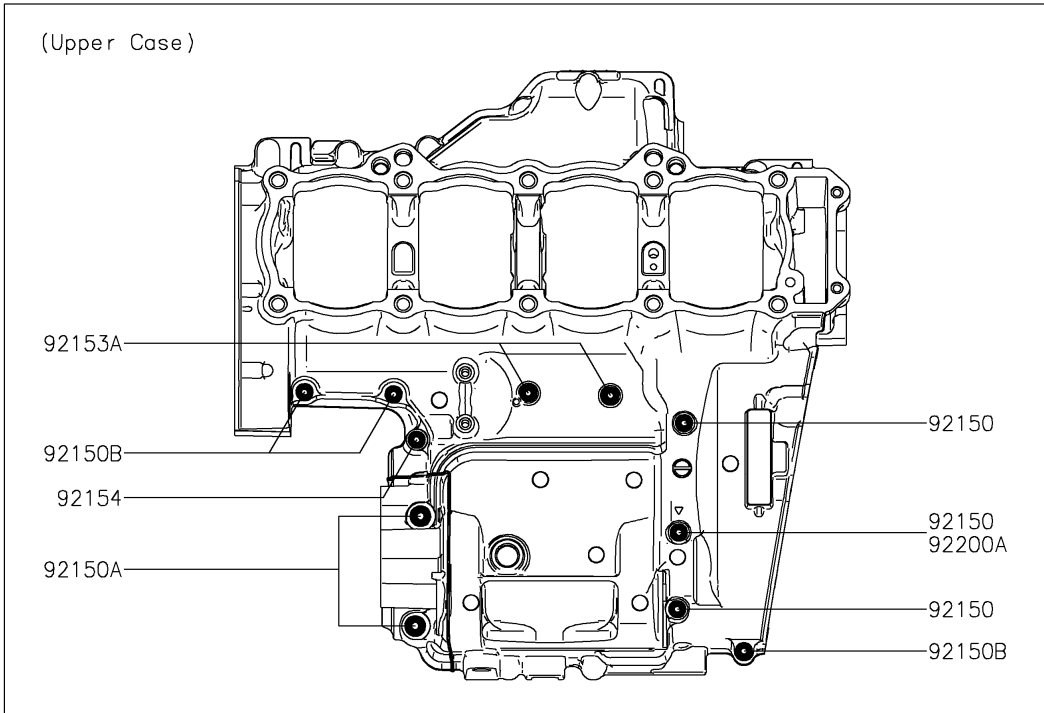

2019 Z900RS ABS PARTS DIAGRAM

Crankcase Bolt Pattern

E1412

2019 Z900RS ABS PARTS LIST

Crankcase Bolt Pattern

ITEM NAME	PART NUMBER	QUANTITY
BOLT,FLANGED,7X85 (Ref # 92150)	92150-1251	3
BOLT,8X70 (Ref # 92150A)	92150-1483	2
BOLT,6X40 (Ref # 92150B)	92150-1794	3
BOLT,FLANGED,7X45 (Ref # 92151)	92151-1539	8
BOLT,FLANGED,7X60 (Ref # 92153)	92153-1045	1
BOLT,FLANGED,6X68 (Ref # 92153A)	92153-1637	2
BOLT,FLANGED,7X50 (Ref # 92154)	92154-0372	3
BOLT,FLANGED,9X100 (Ref # 92154A)	92154-2639	4
BOLT,FLANGED,9X90 (Ref # 92154B)	92154-2640	6
WASHER,9.2X19X2.3 (Ref # 92200)	92200-0115	10
WASHER (Ref # 92200A)	92200-0556	2