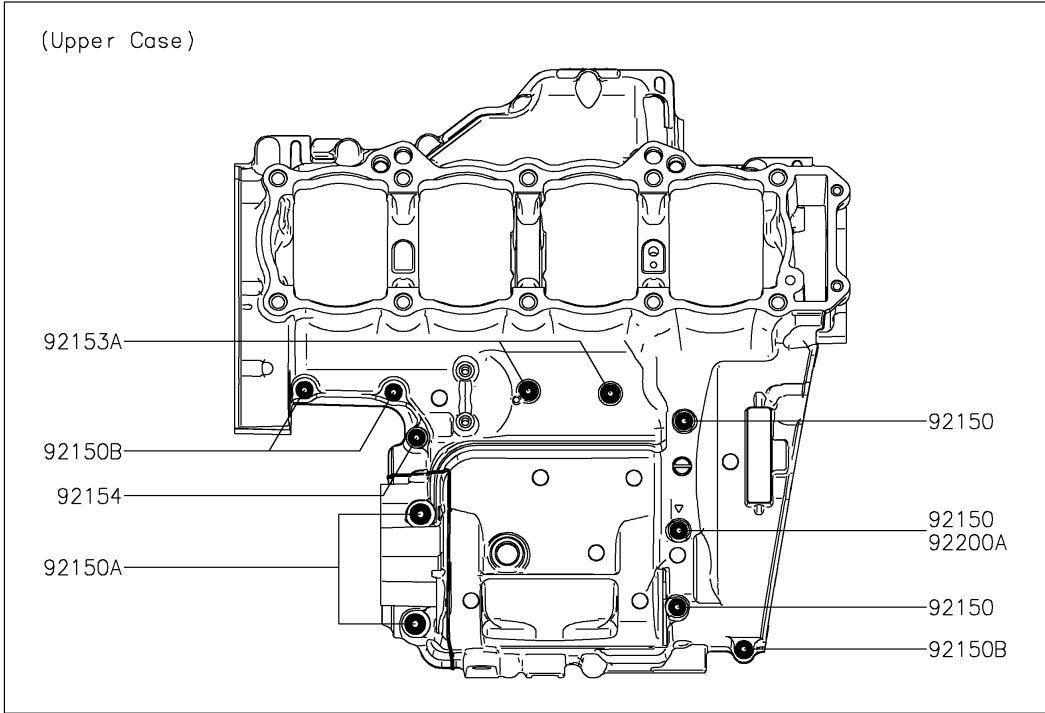

2020 Z900RS ABS PARTS DIAGRAM

Crankcase Bolt Pattern

E1412

2020 Z900RS ABS PARTS LIST

Crankcase Bolt Pattern

ITEM NAME	PART NUMBER	QUANTITY
BOLT,FLANGED,7X85 (Ref # 92150)	92150-1251	3
BOLT,8X70 (Ref # 92150A)	92150-1483	2
BOLT,6X40 (Ref # 92150B)	92150-1794	3
BOLT,FLANGED,7X45 (Ref # 92151)	92151-1539	8
BOLT,FLANGED,7X60 (Ref # 92153)	92153-1045	1
BOLT,FLANGED,6X68 (Ref # 92153A)	92153-1637	2
BOLT,FLANGED,7X50 (Ref # 92154)	92154-0372	3
BOLT,FLANGED,9X100 (Ref # 92154A)	92154-2639	4
BOLT,FLANGED,9X90 (Ref # 92154B)	92154-2640	6
WASHER,9.2X19X2.3 (Ref # 92200)	92200-0115	10
WASHER (Ref # 92200A)	92200-0556	2