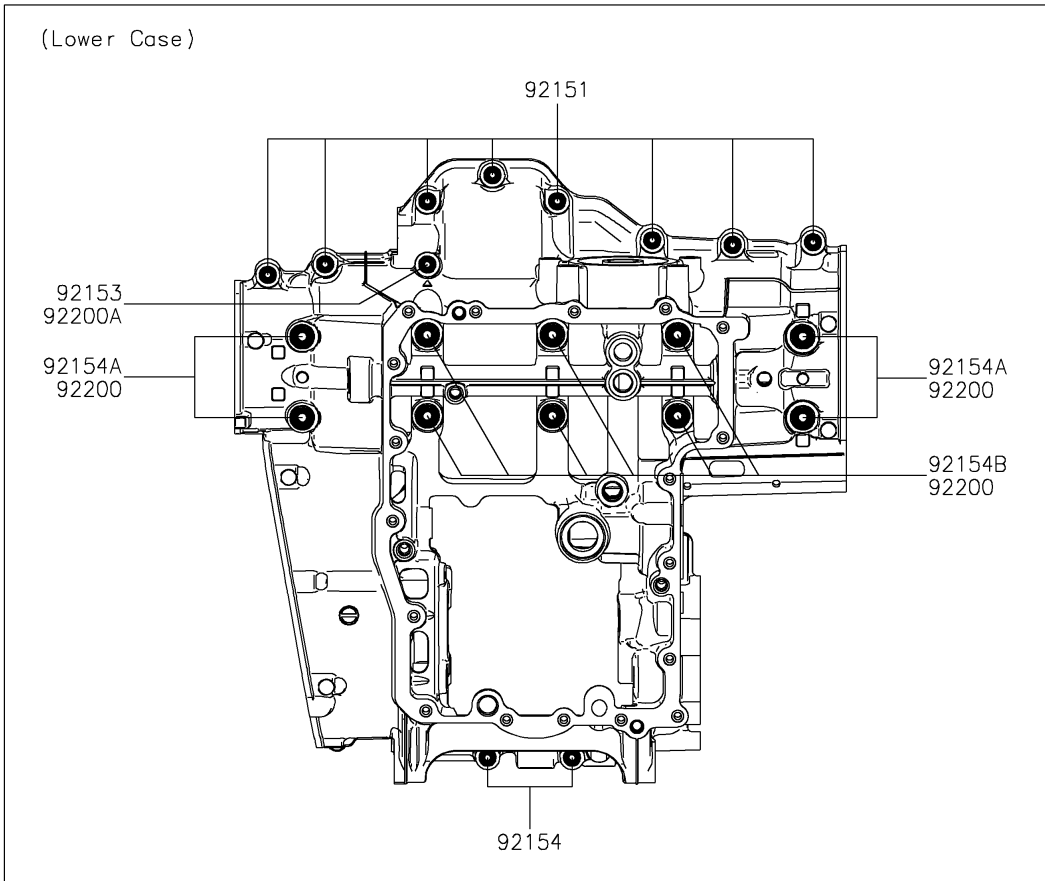

2020 Z900RS ABS PARTS DIAGRAM

Crankcase Bolt Pattern

E1412

2020 Z900RS ABS PARTS LIST

Crankcase Bolt Pattern

ITEM NAME	PART NUMBER	QUANTITY
BOLT,FLANGED,7X85 (Ref # 92150)	92150-1251	3
BOLT,8X70 (Ref # 92150A)	92150-1483	2
BOLT,6X40 (Ref # 92150B)	92150-1794	3
BOLT,FLANGED,7X45 (Ref # 92151)	92151-1539	8
BOLT,FLANGED,7X60 (Ref # 92153)	92153-1045	1
BOLT,FLANGED,6X68 (Ref # 92153A)	92153-1637	2
BOLT,FLANGED,7X50 (Ref # 92154)	92154-0372	3
BOLT,FLANGED,9X100 (Ref # 92154A)	92154-2639	4
BOLT,FLANGED,9X90 (Ref # 92154B)	92154-2640	6
WASHER,9.2X19X2.3 (Ref # 92200)	92200-0115	10
WASHER (Ref # 92200A)	92200-0556	2