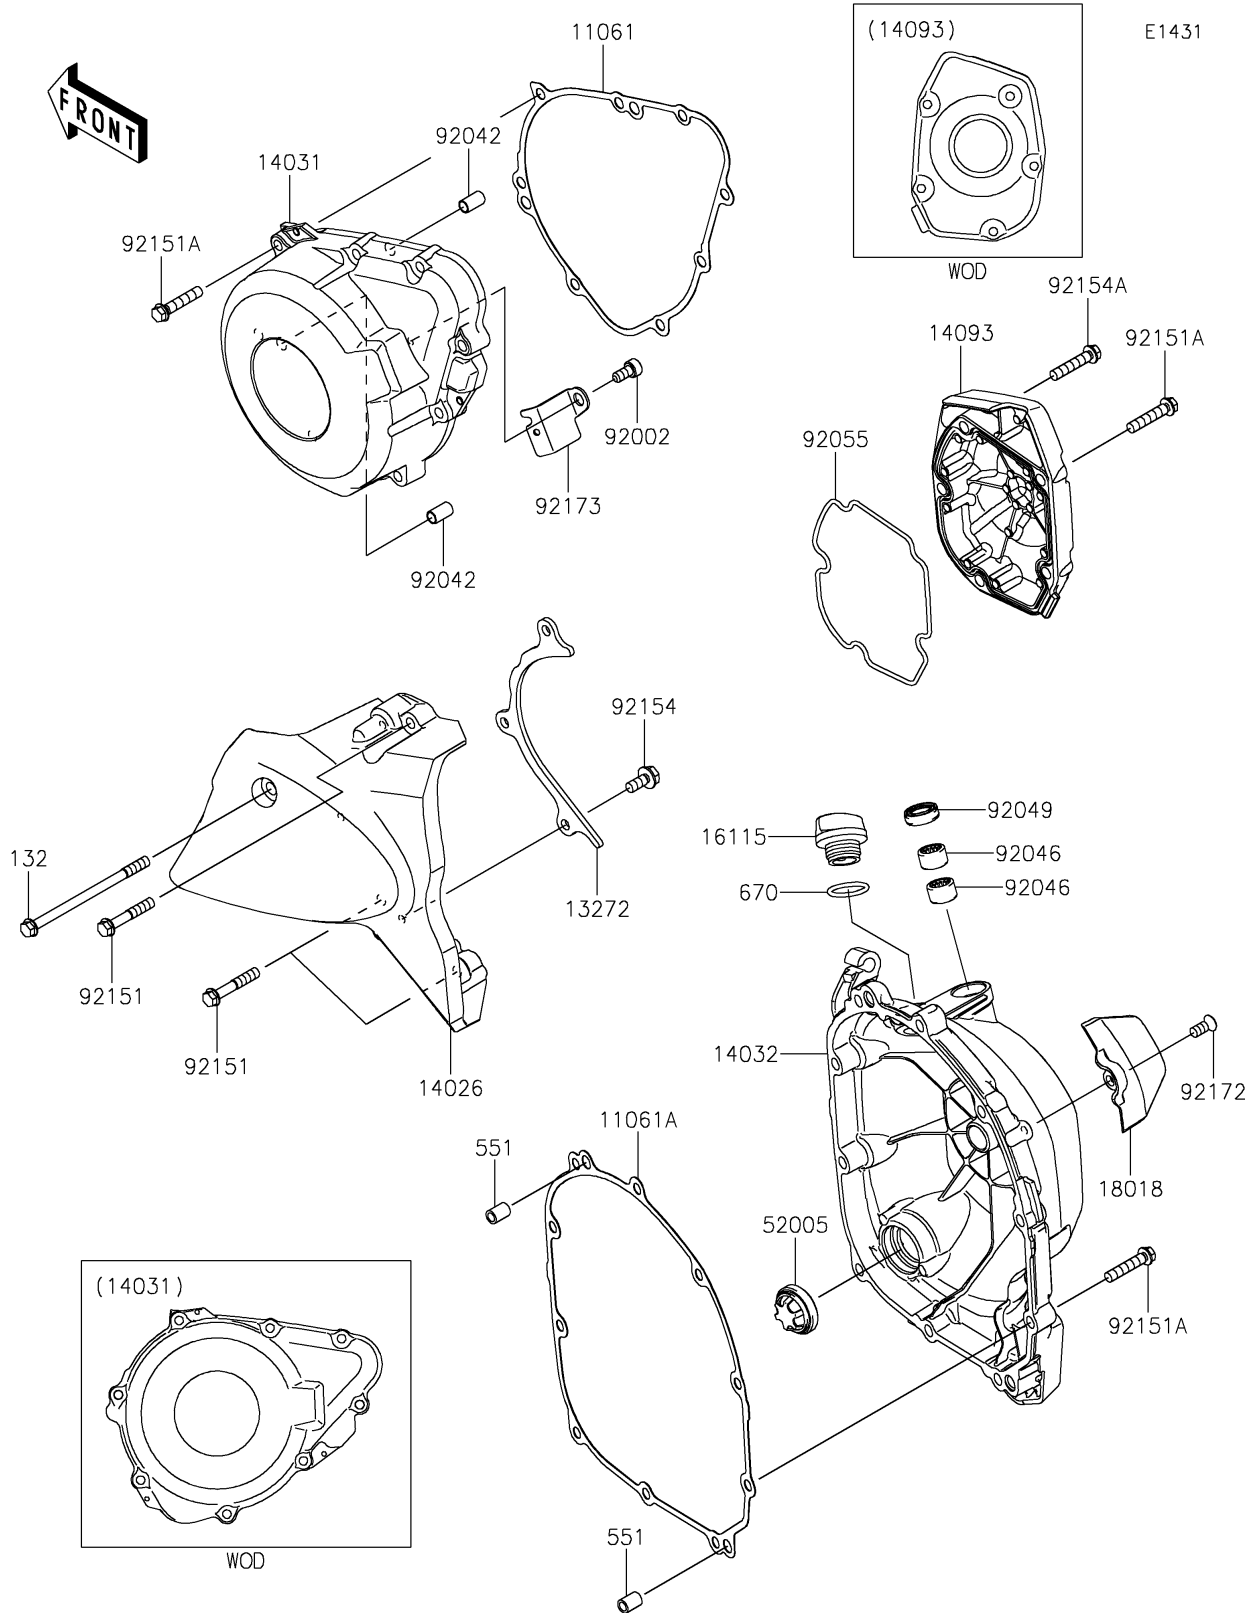

2020 Z900RS ABS PARTS DIAGRAM

Engine Cover(s)

2020 Z900RS ABS PARTS LIST

Engine Cover(s)

ITEM NAME	PART NUMBER	QUANTITY
GASKET,GENERATOR COVER (Ref # 11061)	11061-0403	1
GASKET,CLUTCH COVER (Ref # 11061A)	11061-0404	1
PLATE (Ref # 13272)	13272-2349	1
COVER-CHAIN (Ref # 14026)	14026-0138	1
COVER-GENERATOR (Ref # 14031)	14031-0617	1
COVER-CLUTCH (Ref # 14032)	14032-0640	1
COVER,PULSER (Ref # 14093)	14093-0624	1
CAP-OIL FILLER (Ref # 16115)	16115-1053	1
PLATE-HEAT GUARD (Ref # 18018)	18018-0605	1
GAUGE (Ref # 52005)	52005-1120	1
BOLT,SOCKET,6X12 (Ref # 92002)	92002-1796	1
PIN,DOWEL,6.3X8X14 (Ref # 92042)	92042-007	2
BEARING-NEEDLE,HK1210FM (Ref # 92046)	92046-0034	2
SEAL-OIL,CLUTCH RELEASE (Ref # 92049)	92049-1475	1
RING-O,PULSER COVER (Ref # 92055)	92055-0199	1
BOLT,6X35 (Ref # 92151)	92151-1135	3
BOLT,6X30 (Ref # 92151A)	92151-1873	22
BOLT,FLANGED,6X14 (Ref # 92154)	92154-0482	3
BOLT,6X30 (Ref # 92154A)	92154-2652	1
SCREW,TORX,6X14 (Ref # 92172)	92172-0901	1
CLAMP (Ref # 92173)	92173-1321	1
BOLT-FLANGED-SMALL,6X95 (Ref # 132)	132BC0695	1
PIN-DOWEL,8X14 (Ref # 551)	551A0814	2
O RING,20MM (Ref # 670)	670B2020	1