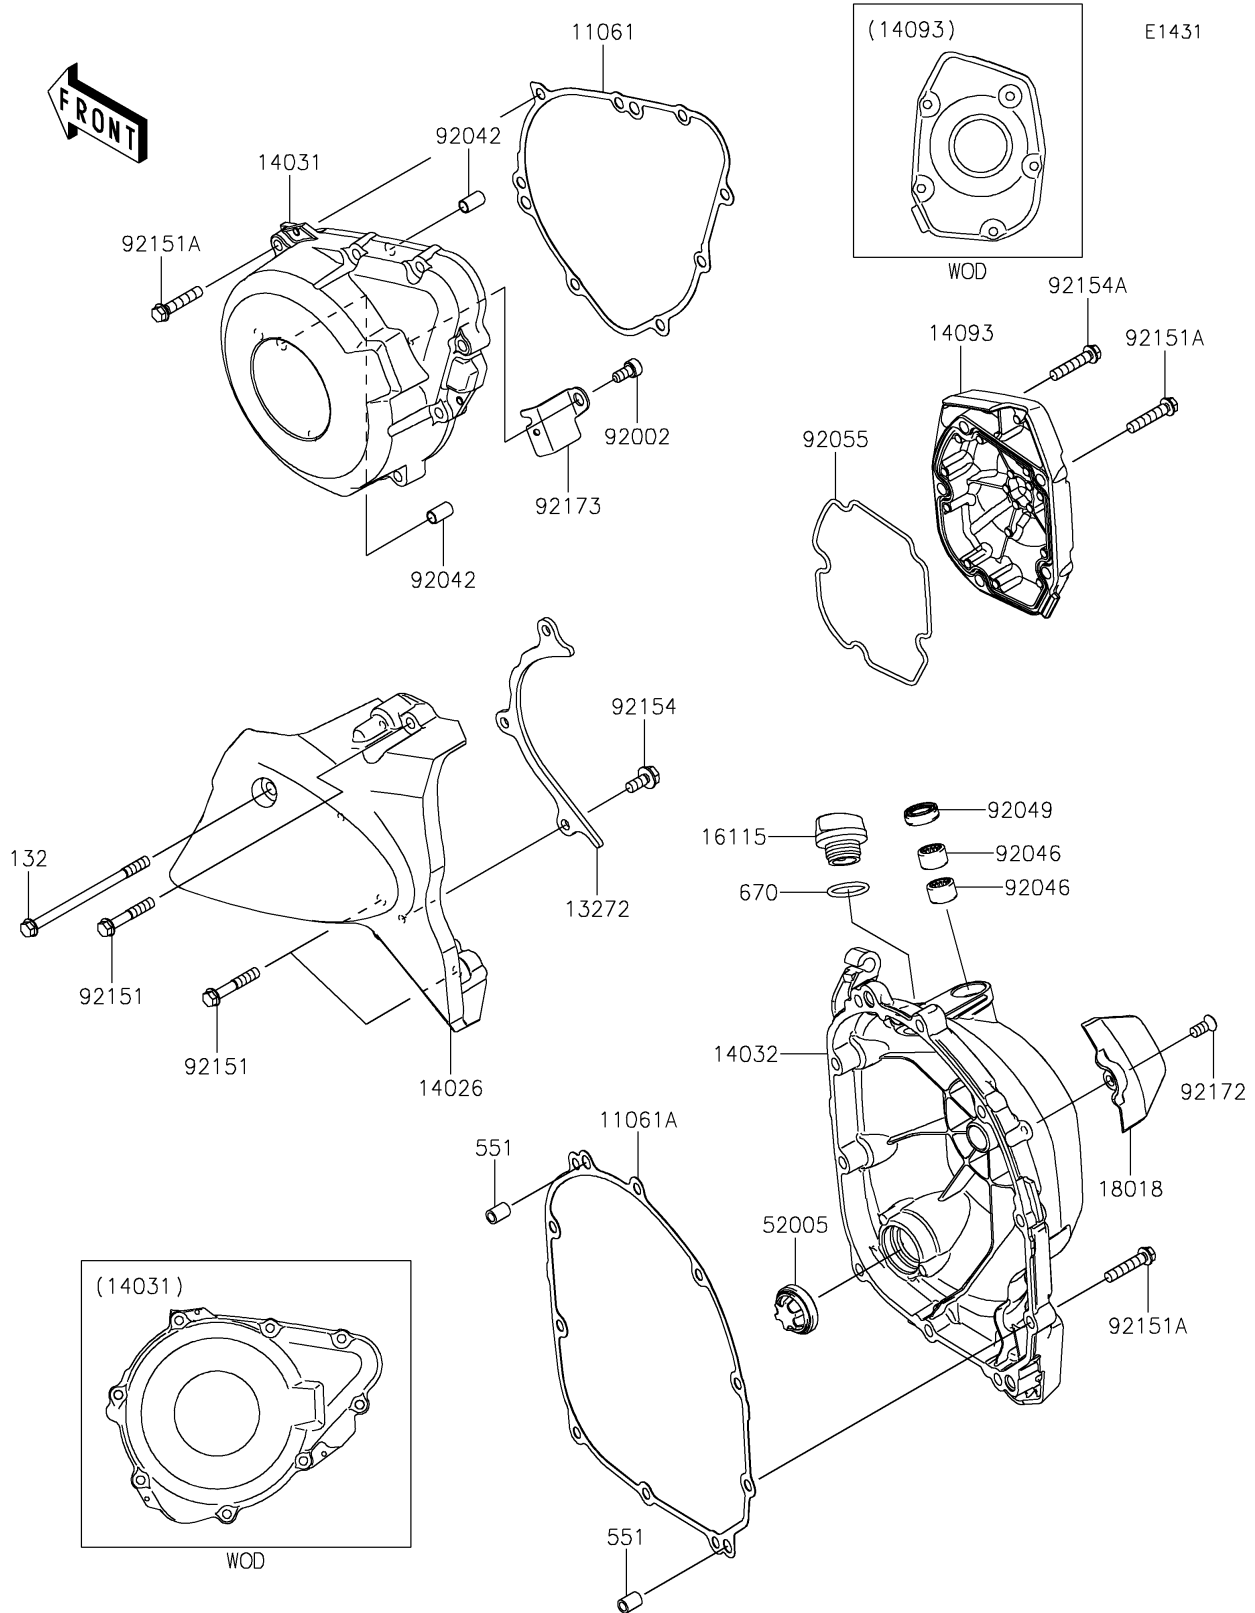

# 2020 Z900RS ABS PARTS DIAGRAM

Engine Cover(s)

## 2020 Z900RS ABS PARTS LIST

### Engine Cover(s)

ITEM NAME	PART NUMBER	QUANTITY
GASKET,GENERATOR COVER (Ref # 11061)	11061-0403	1
GASKET,CLUTCH COVER (Ref # 11061A)	11061-0404	1
PLATE (Ref # 13272)	13272-2349	1
COVER-CHAIN (Ref # 14026)	14026-0138	1
COVER-GENERATOR (Ref # 14031)	14031-0617	1
COVER-CLUTCH (Ref # 14032)	14032-0640	1
COVER,PULSER (Ref # 14093)	14093-0624	1
CAP-OIL FILLER (Ref # 16115)	16115-1053	1
PLATE-HEAT GUARD (Ref # 18018)	18018-0605	1
GAUGE (Ref # 52005)	52005-1120	1
BOLT,SOCKET,6X12 (Ref # 92002)	92002-1796	1
PIN,DOWEL,6.3X8X14 (Ref # 92042)	92042-007	2
BEARING-NEEDLE,HK1210FM (Ref # 92046)	92046-0034	2
SEAL-OIL,CLUTCH RELEASE (Ref # 92049)	92049-1475	1
RING-O,PULSER COVER (Ref # 92055)	92055-0199	1
BOLT,6X35 (Ref # 92151)	92151-1135	3
BOLT,6X30 (Ref # 92151A)	92151-1873	22
BOLT,FLANGED,6X14 (Ref # 92154)	92154-0482	3
BOLT,6X30 (Ref # 92154A)	92154-2652	1
SCREW,TORX,6X14 (Ref # 92172)	92172-0901	1
CLAMP (Ref # 92173)	92173-1321	1
BOLT-FLANGED-SMALL,6X95 (Ref # 132)	132BC0695	1
PIN-DOWEL,8X14 (Ref # 551)	551A0814	2
O RING,20MM (Ref # 670)	670B2020	1