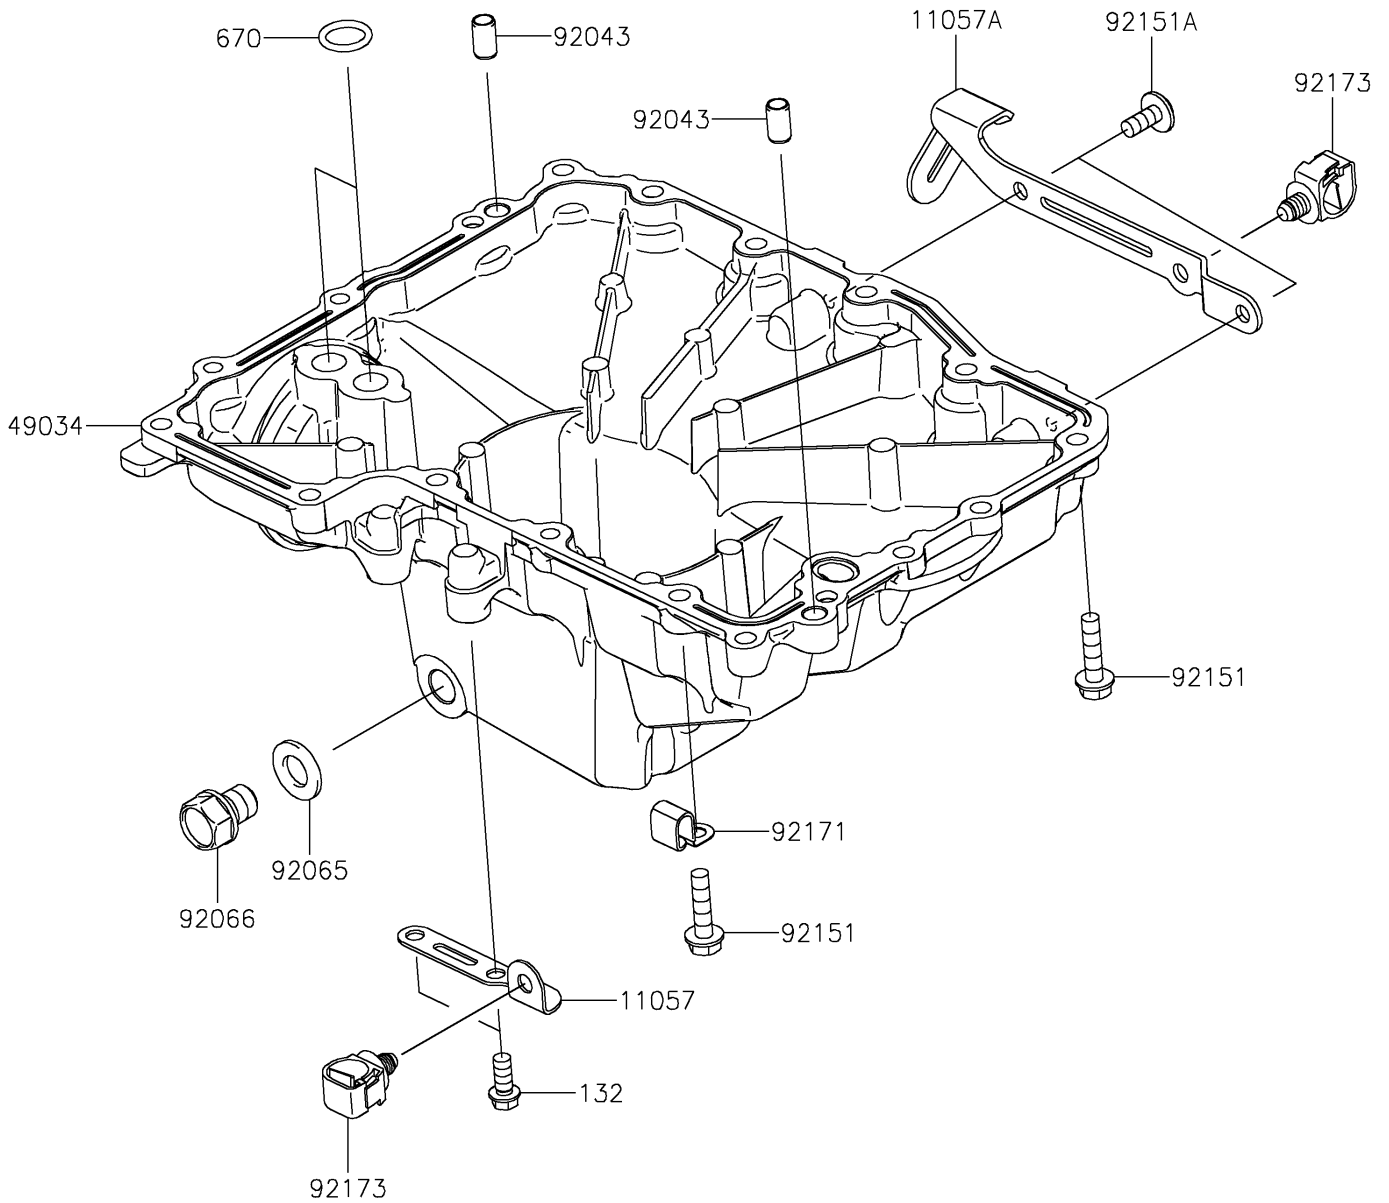

2019 Z900RS ABS PARTS DIAGRAM

Oil Pan

E1434

2019 Z900RS ABS PARTS LIST

Oil Pan

ITEM NAME	PART NUMBER	QUANTITY
-----------	-------------	----------