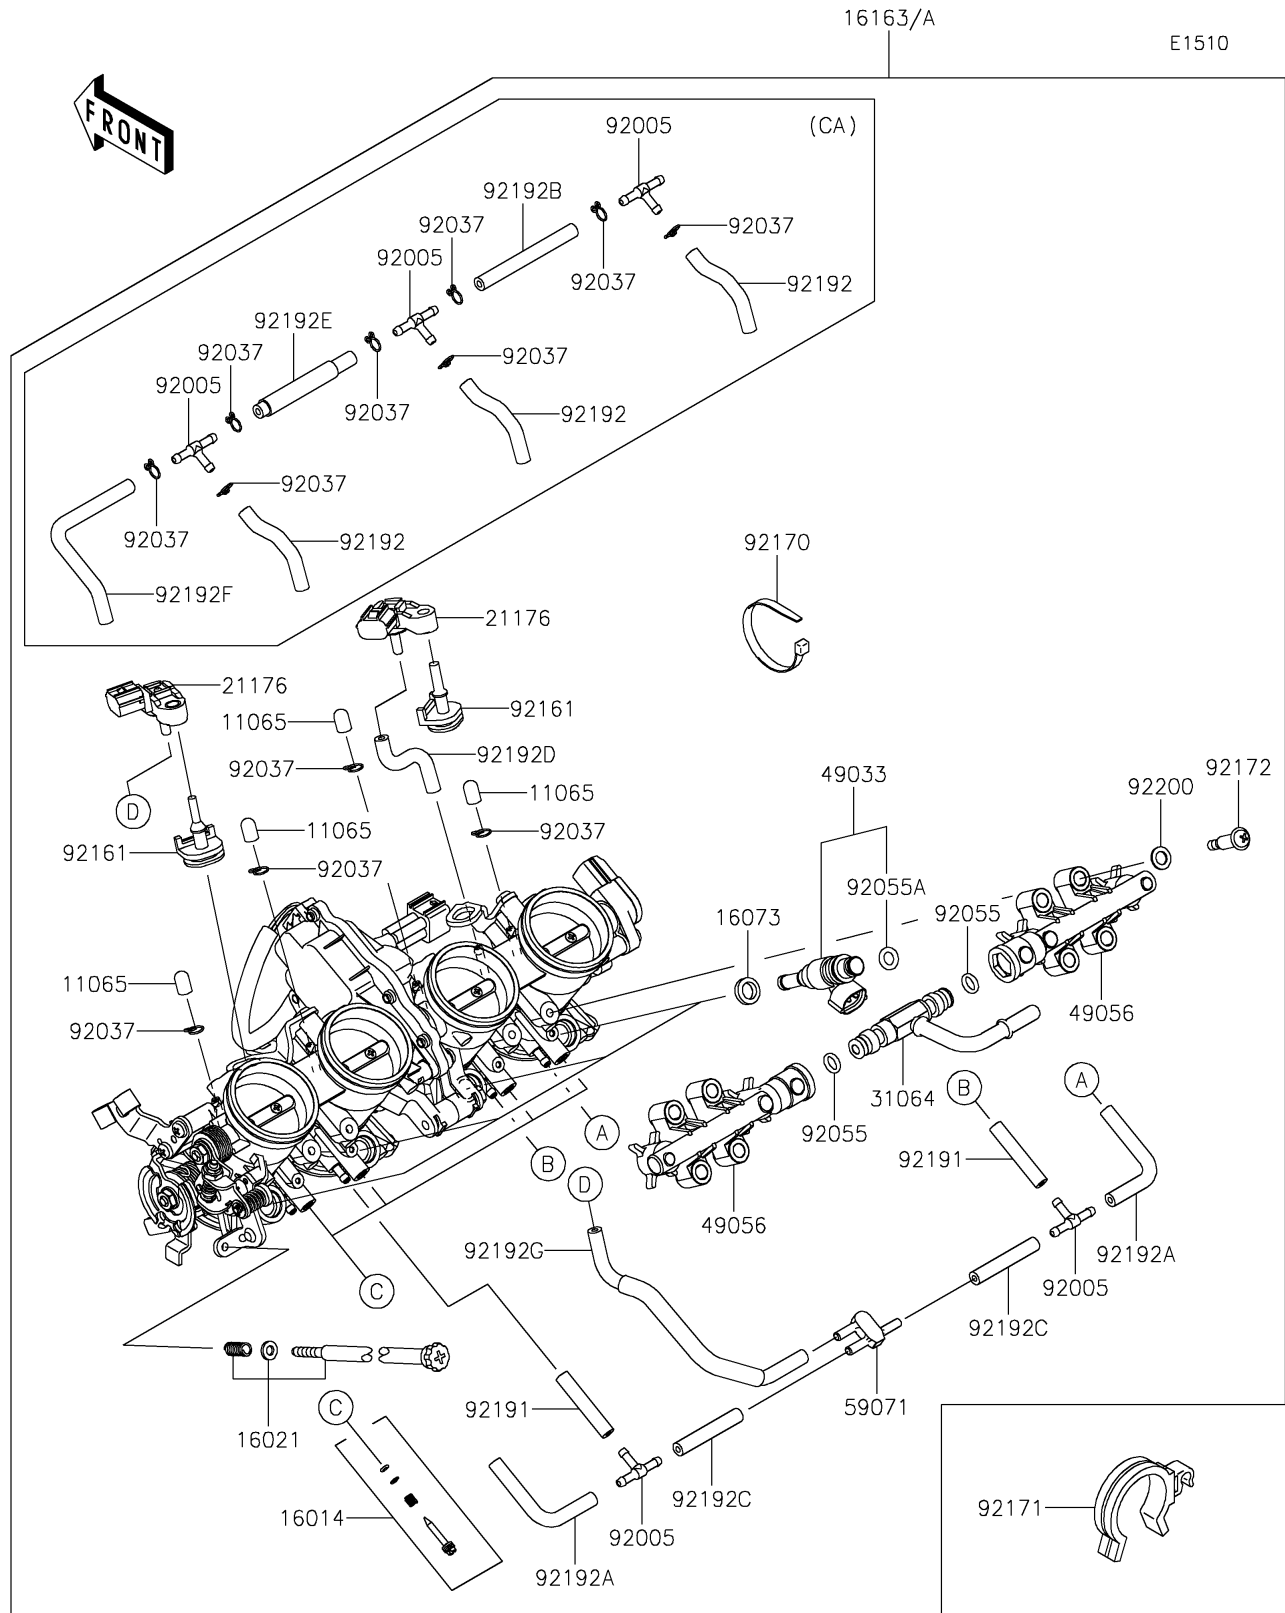

# 2019 Z900RS ABS PARTS DIAGRAM

Throttle

## 2019 Z900RS ABS PARTS LIST

### Throttle

ITEM NAME	PART NUMBER	QUANTITY
SCREW-PILOT AIR (Ref # 16014)	16014-0017	4
SCREW-THROTTLE STOP (Ref # 16021)	16021-0032	1
INSULATOR,INJECTER (Ref # 16073)	16073-1123	4
THROTTLE-ASSY (Ref # 16163)	16163-1155	1
SENSOR,PRESSURE (Ref # 21176)	21176-0111	2
PIPE-COMP (Ref # 31064)	31064-0692	1
NOZZLE-INJECTION (Ref # 49033)	49033-0034	4
PIPE-INJECTION (Ref # 49056)	49056-0049	2
JOINT (Ref # 59071)	59071-0022	1
FITTING (Ref # 92005)	92005-1380	5
CLAMP,TUBE (Ref # 92037)	92037-1124	12
RING-O (Ref # 92055)	92055-0761	2
RING-O,REGULATOR-FUEL (Ref # 92055A)	92055-2187	4
DAMPER (Ref # 92161)	92161-0673	2
CLAMP (Ref # 92170)	92170-3749	1
CLAMP (Ref # 92171)	92171-0359	1
SCREW,PIPE INJECTION (Ref # 92172)	92172-0828	4
TUBE,3.2X7.4X40 (Ref # 92191)	92191-1551	2
TUBE,3.5X7.5X55 (Ref # 92192)	92192-1349	3
TUBE,3.2X7.4X75 (Ref # 92192A)	92192-1446	2
TUBE,3.5X7.5X70 (Ref # 92192B)	92192-1447	1
TUBE,3.2X7.4X45 (Ref # 92192C)	92192-1617	2
TUBE,3.2X7.4X55 (Ref # 92192D)	92192-1802	1
TUBE,3.5X7.5X70 (Ref # 92192E)	92192-1803	1
TUBE,3.5X7.5X115 (Ref # 92192F)	92192-1804	1
TUBE,3.2X7.4X175 (Ref # 92192G)	92192-1805	1
WASHER (Ref # 92200)	92200-3807	4