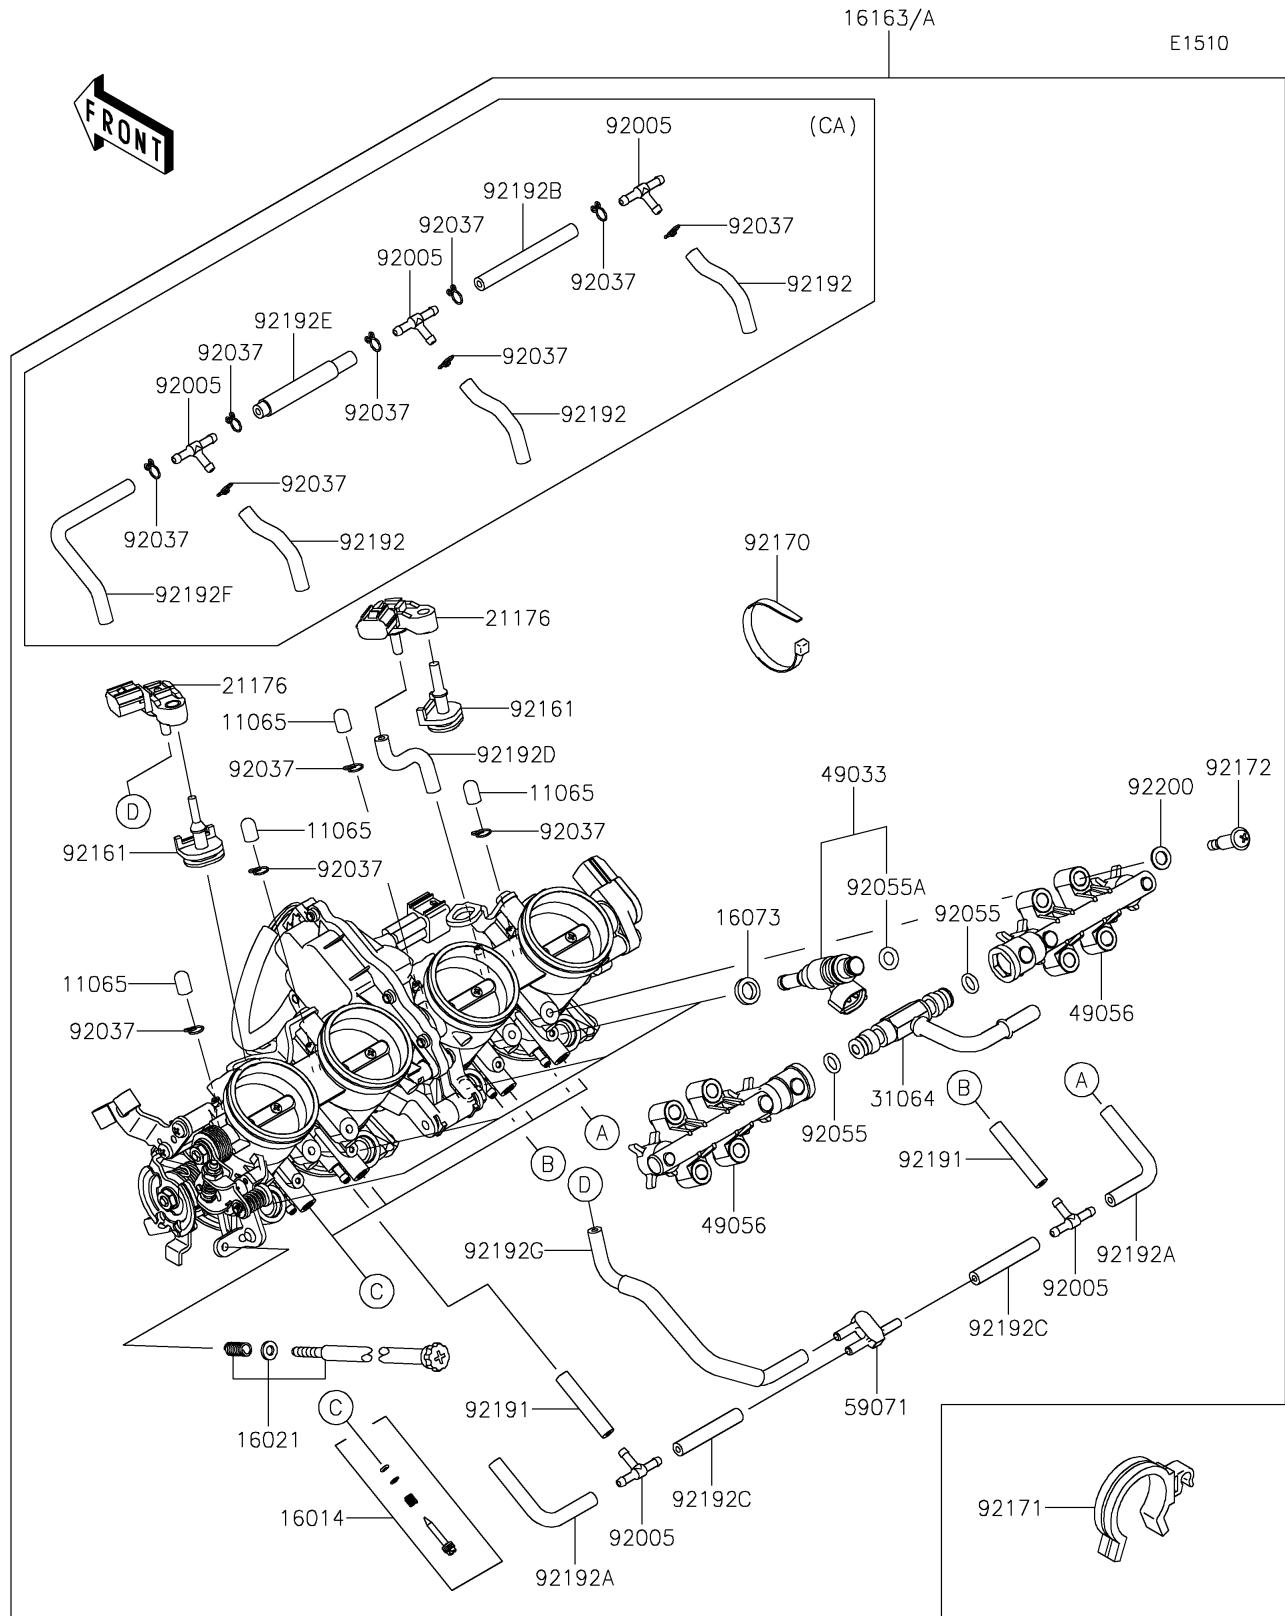

# 2019 Z900RS ABS PARTS DIAGRAM

Throttle

## 2019 Z900RS ABS PARTS LIST

### Throttle

ITEM NAME	PART NUMBER	QUANTITY
SCREW-PILOT AIR (Ref # 16014)	16014-0017	4
SCREW-THROTTLE STOP (Ref # 16021)	16021-0032	1
INSULATOR,INJECTER (Ref # 16073)	16073-1123	4
THROTTLE-ASSY (Ref # 16163)	16163-1155	1
SENSOR,PRESSURE (Ref # 21176)	21176-0111	2
PIPE-COMP (Ref # 31064)	31064-0692	1
NOZZLE-INJECTION (Ref # 49033)	49033-0034	4
PIPE-INJECTION (Ref # 49056)	49056-0049	2
JOINT (Ref # 59071)	59071-0022	1
FITTING (Ref # 92005)	92005-1380	5
CLAMP,TUBE (Ref # 92037)	92037-1124	12
RING-O (Ref # 92055)	92055-0761	2
RING-O,REGULATOR-FUEL (Ref # 92055A)	92055-2187	4
DAMPER (Ref # 92161)	92161-0673	2
CLAMP (Ref # 92170)	92170-3749	1
CLAMP (Ref # 92171)	92171-0359	1
SCREW,PIPE INJECTION (Ref # 92172)	92172-0828	4
TUBE,3.2X7.4X40 (Ref # 92191)	92191-1551	2
TUBE,3.5X7.5X55 (Ref # 92192)	92192-1349	3
TUBE,3.2X7.4X75 (Ref # 92192A)	92192-1446	2
TUBE,3.5X7.5X70 (Ref # 92192B)	92192-1447	1
TUBE,3.2X7.4X45 (Ref # 92192C)	92192-1617	2
TUBE,3.2X7.4X55 (Ref # 92192D)	92192-1802	1
TUBE,3.5X7.5X70 (Ref # 92192E)	92192-1803	1
TUBE,3.5X7.5X115 (Ref # 92192F)	92192-1804	1
TUBE,3.2X7.4X175 (Ref # 92192G)	92192-1805	1
WASHER (Ref # 92200)	92200-3807	4