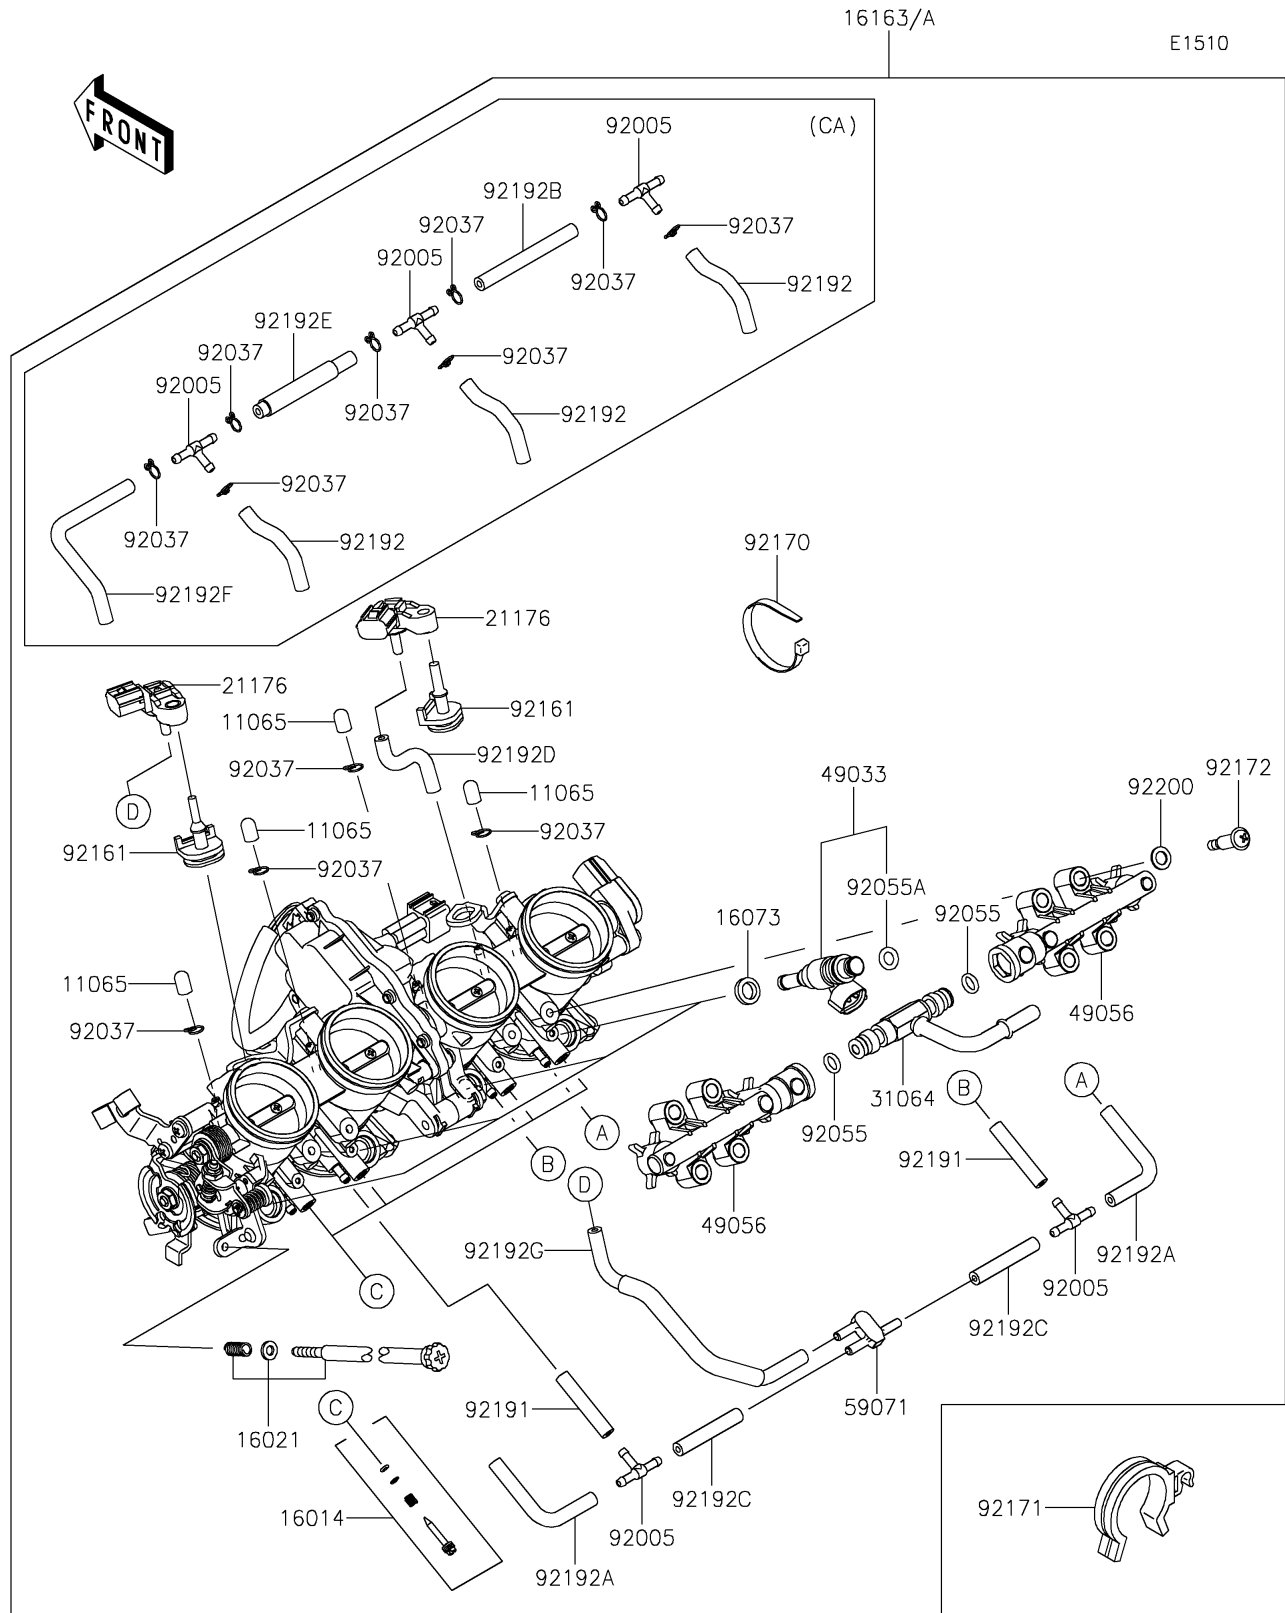

2019 Z900RS ABS PARTS DIAGRAM

Throttle

2019 Z900RS ABS PARTS LIST

Throttle

ITEM NAME	PART NUMBER	QUANTITY
SCREW-PILOT AIR (Ref # 16014)	16014-0017	4
SCREW-THROTTLE STOP (Ref # 16021)	16021-0032	1
INSULATOR,INJECTER (Ref # 16073)	16073-1123	4
THROTTLE-ASSY (Ref # 16163)	16163-1155	1
SENSOR,PRESSURE (Ref # 21176)	21176-0111	2
PIPE-COMP (Ref # 31064)	31064-0692	1
NOZZLE-INJECTION (Ref # 49033)	49033-0034	4
PIPE-INJECTION (Ref # 49056)	49056-0049	2
JOINT (Ref # 59071)	59071-0022	1
FITTING (Ref # 92005)	92005-1380	5
CLAMP,TUBE (Ref # 92037)	92037-1124	12
RING-O (Ref # 92055)	92055-0761	2
RING-O,REGULATOR-FUEL (Ref # 92055A)	92055-2187	4
DAMPER (Ref # 92161)	92161-0673	2
CLAMP (Ref # 92170)	92170-3749	1
CLAMP (Ref # 92171)	92171-0359	1
SCREW,PIPE INJECTION (Ref # 92172)	92172-0828	4
TUBE,3.2X7.4X40 (Ref # 92191)	92191-1551	2
TUBE,3.5X7.5X55 (Ref # 92192)	92192-1349	3
TUBE,3.2X7.4X75 (Ref # 92192A)	92192-1446	2
TUBE,3.5X7.5X70 (Ref # 92192B)	92192-1447	1
TUBE,3.2X7.4X45 (Ref # 92192C)	92192-1617	2
TUBE,3.2X7.4X55 (Ref # 92192D)	92192-1802	1
TUBE,3.5X7.5X70 (Ref # 92192E)	92192-1803	1
TUBE,3.5X7.5X115 (Ref # 92192F)	92192-1804	1
TUBE,3.2X7.4X175 (Ref # 92192G)	92192-1805	1
WASHER (Ref # 92200)	92200-3807	4