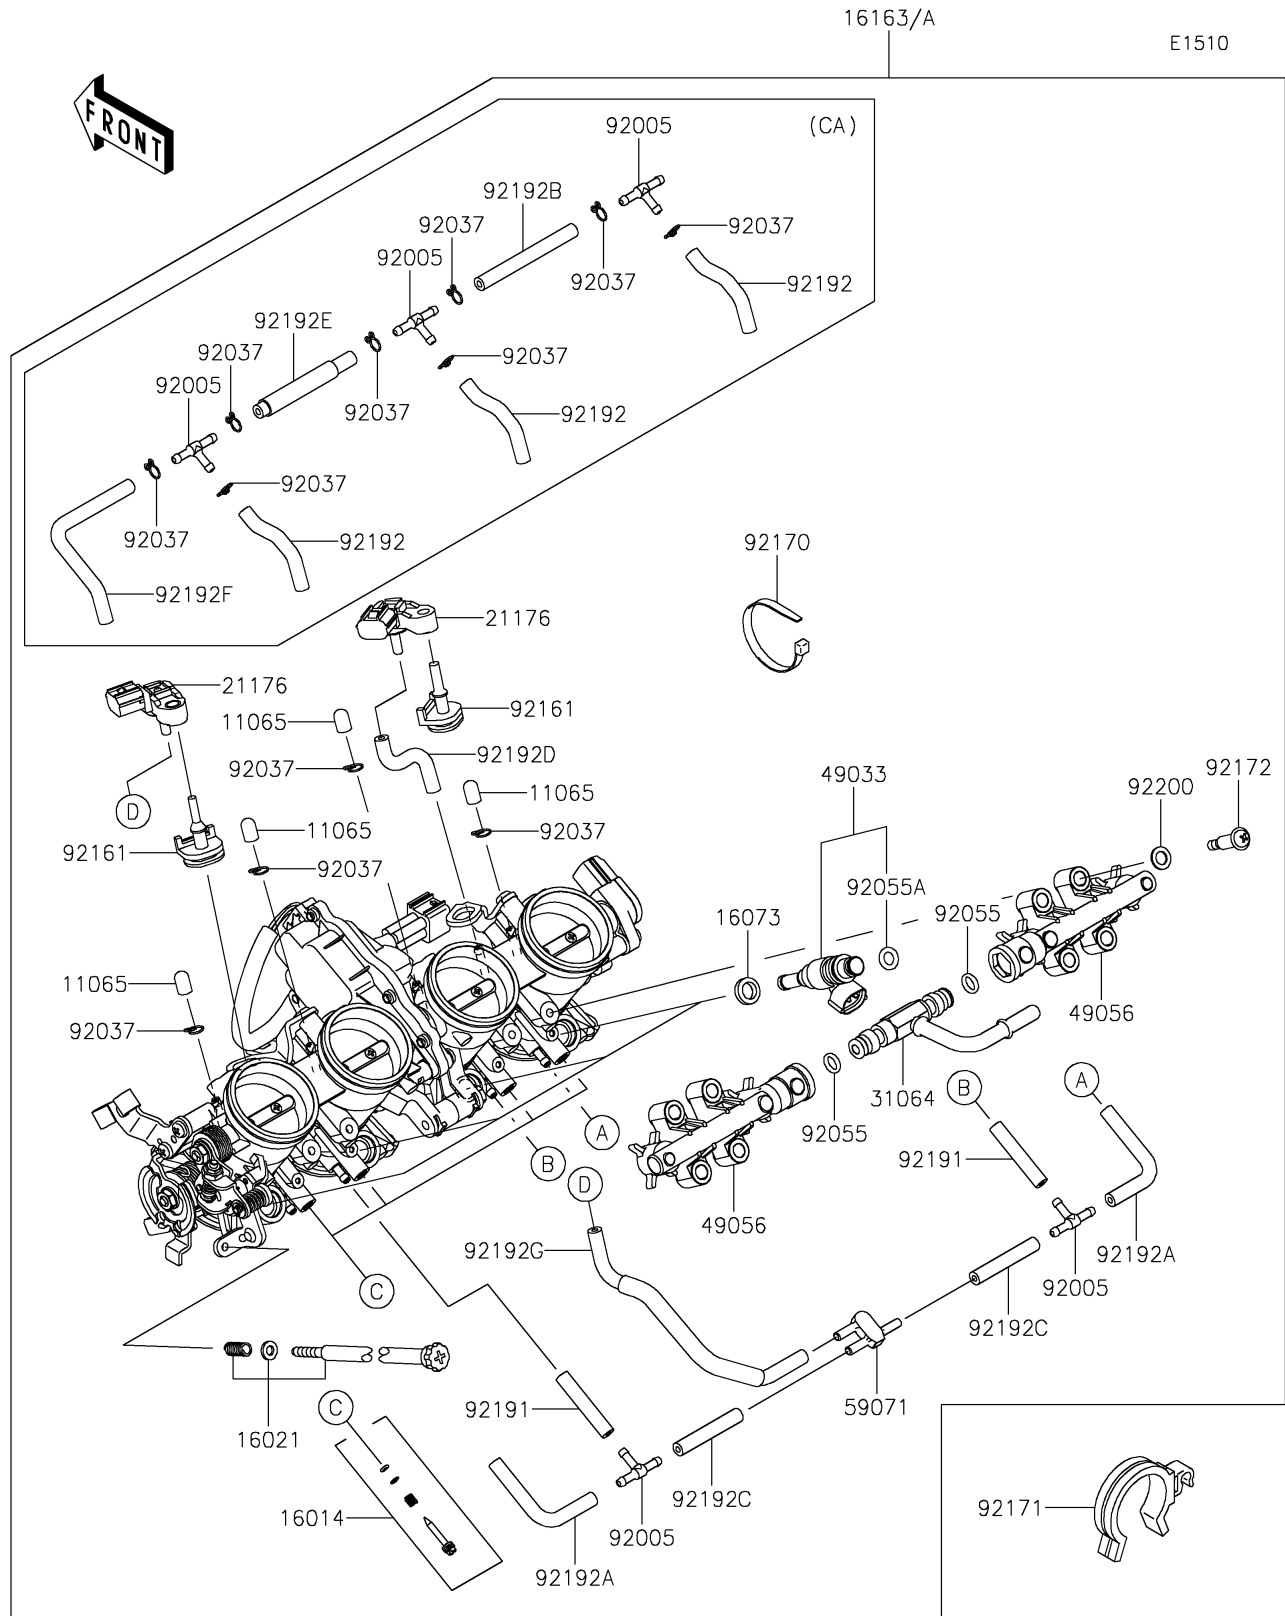

# 2020 Z900RS ABS PARTS DIAGRAM

Throttle

## 2020 Z900RS ABS PARTS LIST

### Throttle

ITEM NAME	PART NUMBER	QUANTITY
SCREW-PILOT AIR (Ref # 16014)	16014-0017	4
SCREW-THROTTLE STOP (Ref # 16021)	16021-0032	1
INSULATOR,INJECTER (Ref # 16073)	16073-1123	4
SENSOR,PRESSURE (Ref # 21176)	21176-0111	2
PIPE-COMP (Ref # 31064)	31064-0692	1
NOZZLE-INJECTION (Ref # 49033)	49033-0034	4
PIPE-INJECTION (Ref # 49056)	49056-0049	2
JOINT (Ref # 59071)	59071-0022	1
RING-O (Ref # 92055)	92055-0761	2
RING-O,REGULATOR-FUEL (Ref # 92055A)	92055-2187	4
DAMPER (Ref # 92161)	92161-0673	2
CLAMP (Ref # 92170)	92170-3749	1
CLAMP (Ref # 92171)	92171-0359	1
SCREW,PIPE INJECTION (Ref # 92172)	92172-0828	4
TUBE,3.2X7.4X40 (Ref # 92191)	92191-1551	2
TUBE,3.2X7.4X75 (Ref # 92192A)	92192-1446	2
TUBE,3.2X7.4X45 (Ref # 92192C)	92192-1617	2
TUBE,3.2X7.4X55 (Ref # 92192D)	92192-1802	1
TUBE,3.2X7.4X175 (Ref # 92192G)	92192-1805	1
WASHER (Ref # 92200)	92200-3807	4