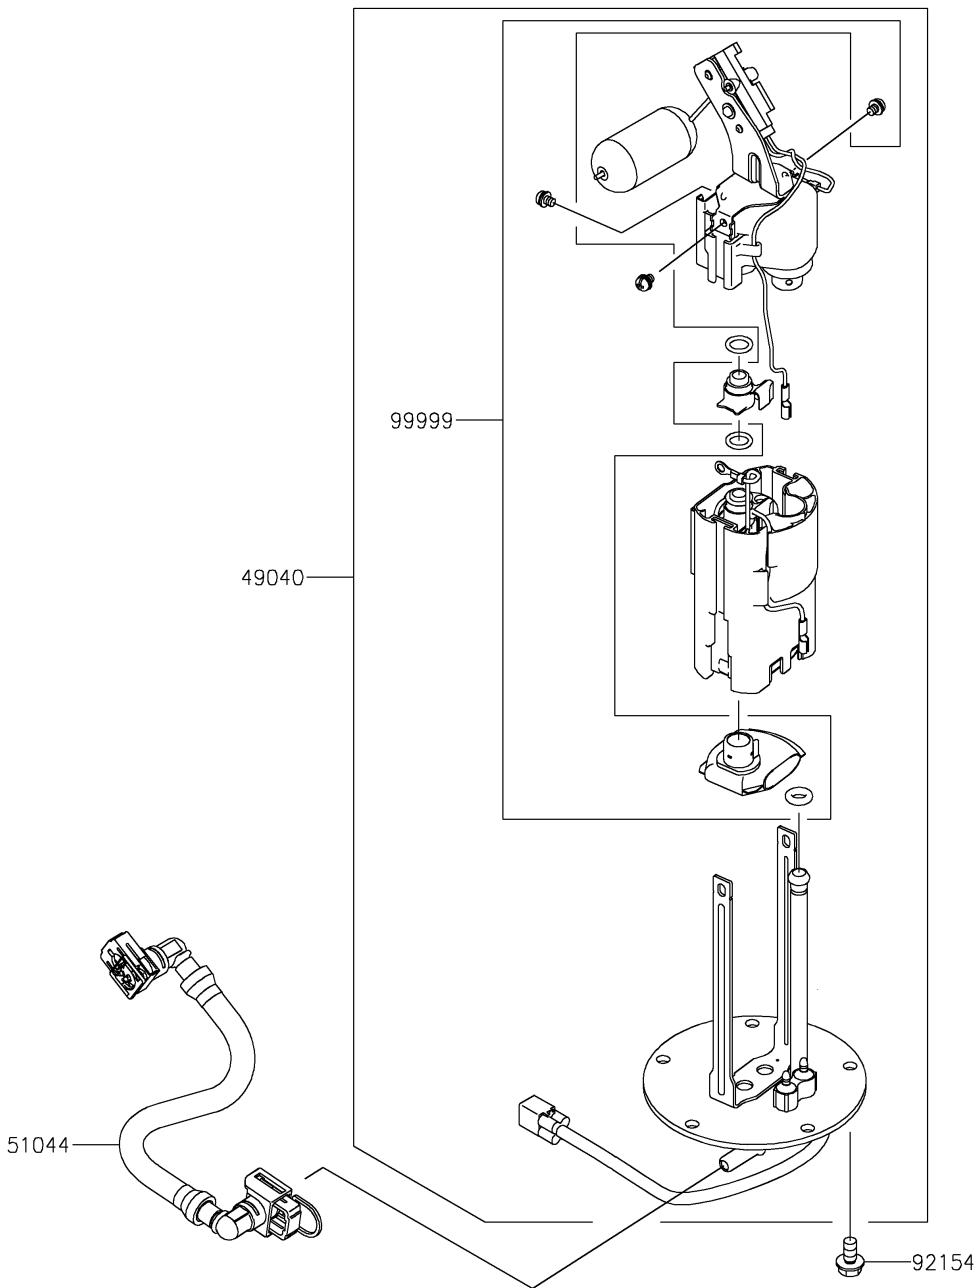

2019 Z900RS ABS PARTS DIAGRAM

Fuel Pump

E1520

2019 Z900RS ABS PARTS LIST

Fuel Pump

ITEM NAME	PART NUMBER	QUANTITY
PUMP-FUEL (Ref # 49040)	49040-0762	1
TUBE-ASSY,FUEL (Ref # 51044)	51044-0863	1
BOLT,FLANGED,6X12 (Ref # 92154)	92154-1848	5
KIT,FUEL FILTER (Ref # 99999)	99999-0522	1
O RING (Ref # 670)	670E5075	1