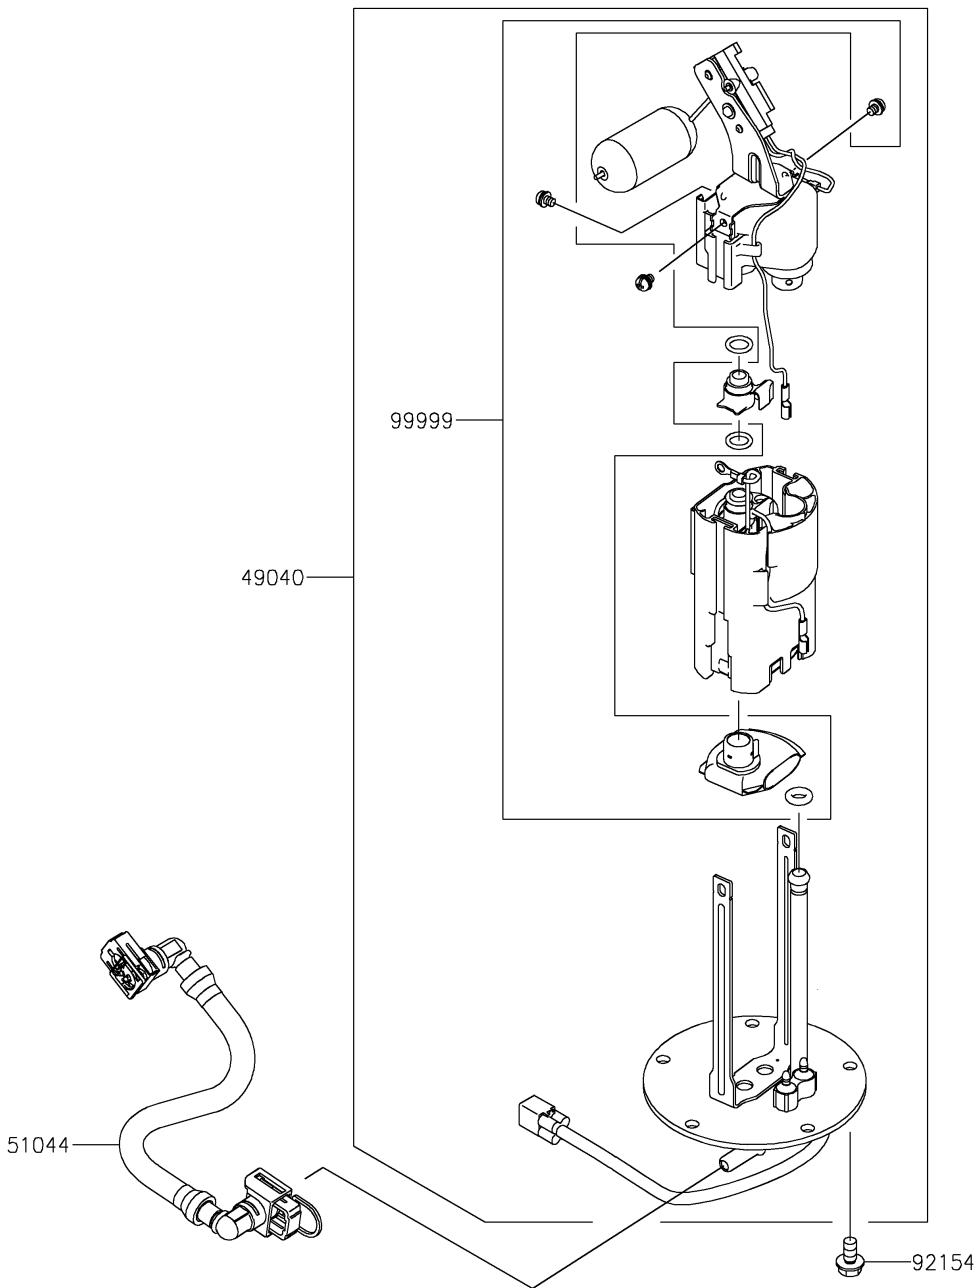

# 2020 Z900RS ABS PARTS DIAGRAM

## Fuel Pump

E1520

## 2020 Z900RS ABS PARTS LIST

### Fuel Pump

ITEM NAME	PART NUMBER	QUANTITY
PUMP-FUEL (Ref # 49040)	49040-0762	1
TUBE-ASSY,FUEL (Ref # 51044)	51044-0863	1
BOLT,FLANGED,6X12 (Ref # 92154)	92154-1848	5
KIT,FUEL FILTER (Ref # 99999)	99999-0522	1
O RING (Ref # 670)	670E5075	1