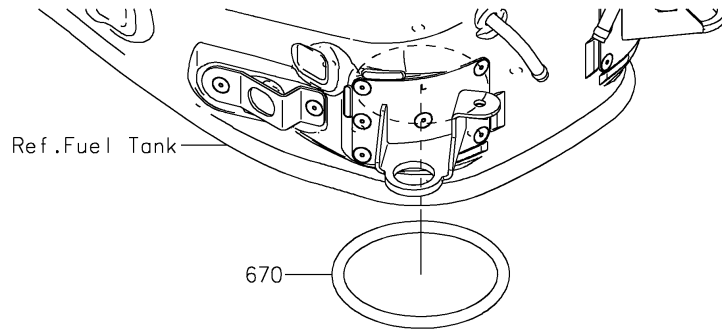

2020 Z900RS ABS PARTS DIAGRAM

Fuel Pump

E1520