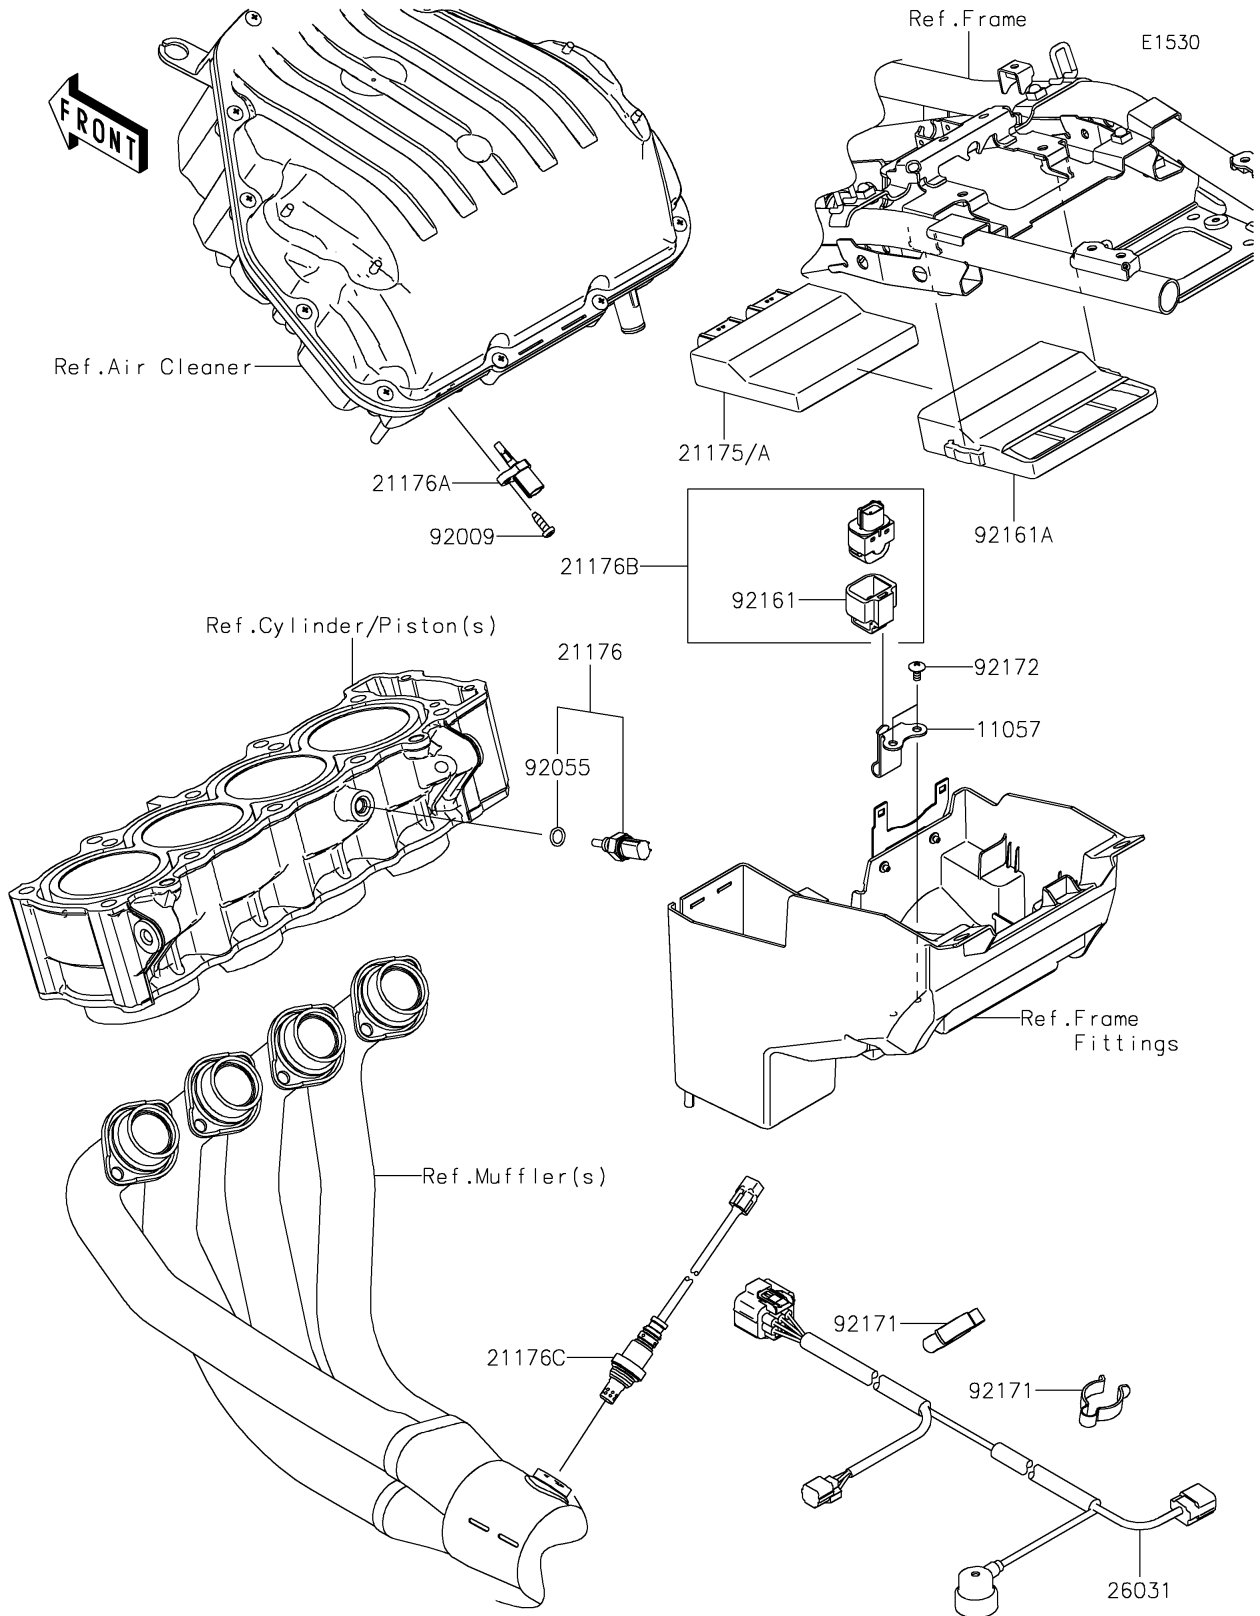

# 2020 Z900RS ABS PARTS DIAGRAM

Fuel Injection

## 2020 Z900RS ABS PARTS LIST

### Fuel Injection

ITEM NAME	PART NUMBER	QUANTITY
BRACKET,VEHICLE DOWN SENSOR (Ref # 11057)	11057-0896	1
SENSOR,WATER TEMP (Ref # 21176)	21176-0009	1
SENSOR,AIR TEMPERATURE (Ref # 21176A)	21176-0048	1
SENSOR,VEHICLE-DOWN (Ref # 21176B)	21176-0704	1
SENSOR,OXYGEN (Ref # 21176C)	21176-0851	1
HARNESS,SUB (Ref # 26031)	26031-2282	1
SCREW,TAPPING,5X16 (Ref # 92009)	92009-1984	1
RING-O,9.5X1.9 (Ref # 92055)	92055-0016	1
DAMPER (Ref # 92161)	92161-0951	1
DAMPER,ECU (Ref # 92161A)	92161-1965	1
CLAMP,CABLE (Ref # 92171)	92171-1283	2
SCREW,TAPPING,5X10 (Ref # 92172)	92172-0262	2