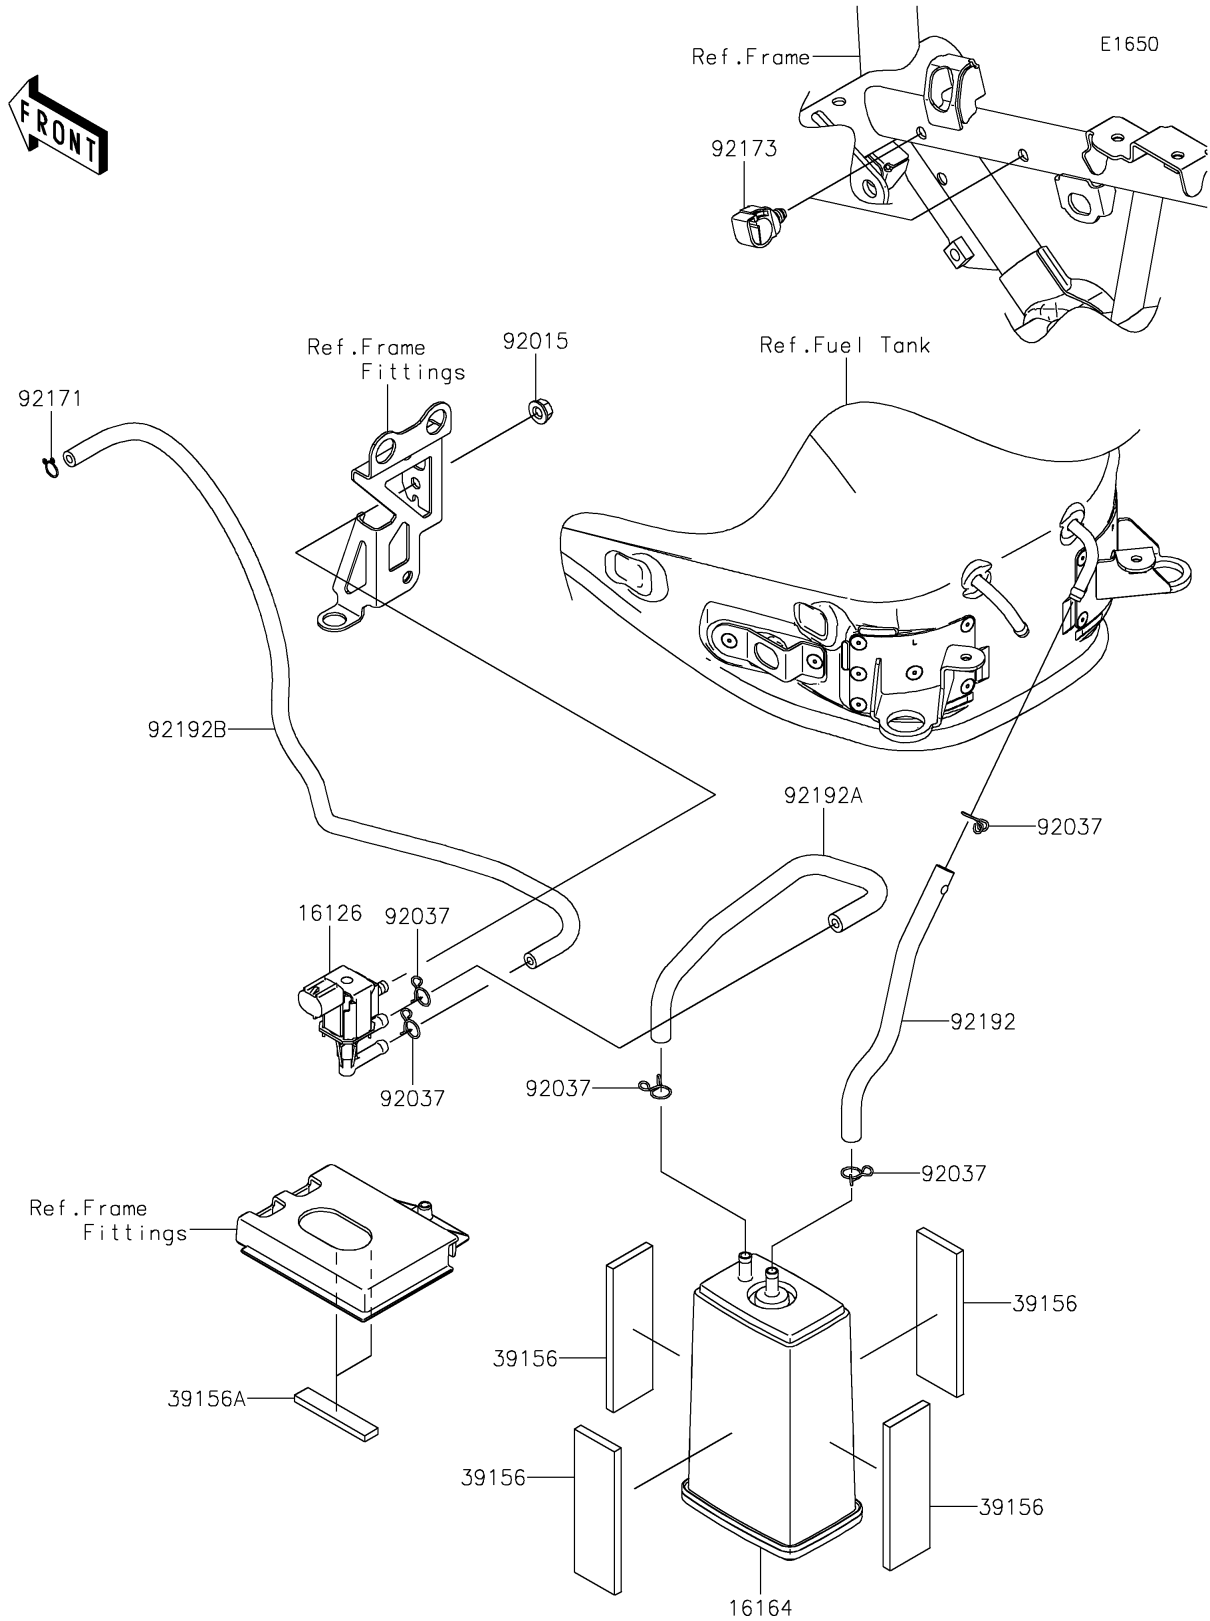

2019 Z900RS ABS PARTS DIAGRAM

Fuel Evaporative System(CA)

2019 Z900RS ABS PARTS LIST

Fuel Evaporative System(CA)

ITEM NAME	PART NUMBER	QUANTITY
VALVE,PCV (Ref # 16126)	16126-0740	1
CANISTER (Ref # 16164)	16164-0012	1
PAD,93X30X5 (Ref # 39156)	39156-1858	4
PAD,10X52.5X4 (Ref # 39156A)	39156-2206	2
NUT,FLANGED,6MM (Ref # 92015)	92015-1367	1
CLAMP (Ref # 92037)	92037-1712	5
CLAMP (Ref # 92171)	92171-0573	1
CLAMP,12MM DIA. (Ref # 92173)	92173-0736	2
TUBE,CANISTER-TANK (Ref # 92192)	92192-1799	1
TUBE,PCV-CANISTER (Ref # 92192A)	92192-1800	1
TUBE,PCV-THROTTLE BODY (Ref # 92192B)	92192-1883	1